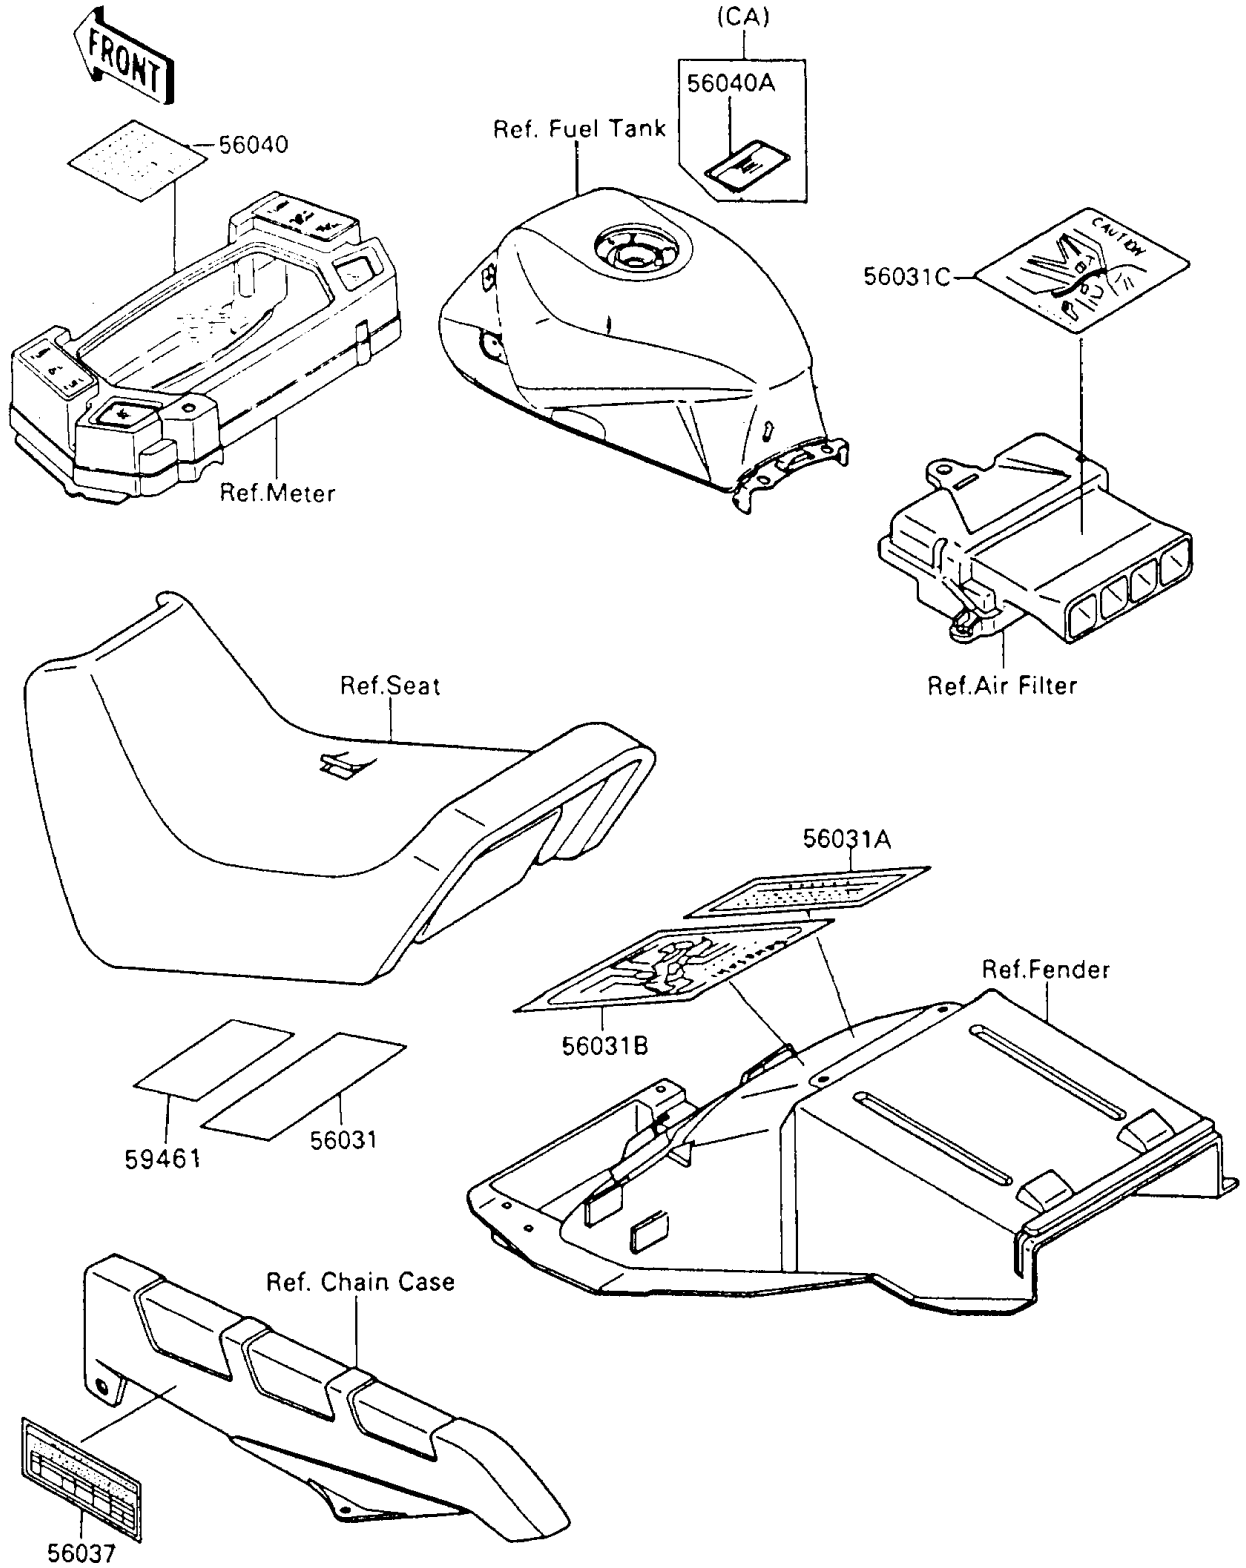

1992 Ninja® 600R PARTS DIAGRAM

Labels

F2860-0598

1992 Ninja® 600R PARTS LIST

Labels

ITEM NAME	PART NUMBER	QUANTITY
LABEL-MANUAL,OIL & OIL FILTER (Ref # 56031)	56031-1093	1
LABEL-MANUAL,CHAIN (Ref # 56031A)	56031-1512	1
LABEL-MANUAL,DAILY SAFETY (Ref # 56031B)	56031-1550	1
LABEL-MANUAL,BATTERY VENT (Ref # 56031C)	56031-1551	1
LABEL-SPECIFICATION,TIRE&LOAD (Ref # 56037)	56037-1430	1
LABEL-WARNING,BREAK IN CAUTION (Ref # 56040)	56040-1007	1
LABEL-WARNING,EVAPO (Ref # 56040A)	56040-1121	1
LABEL-CERTIFICATION,EVAPO ROUT (Ref # 59461)	59461-1425	1