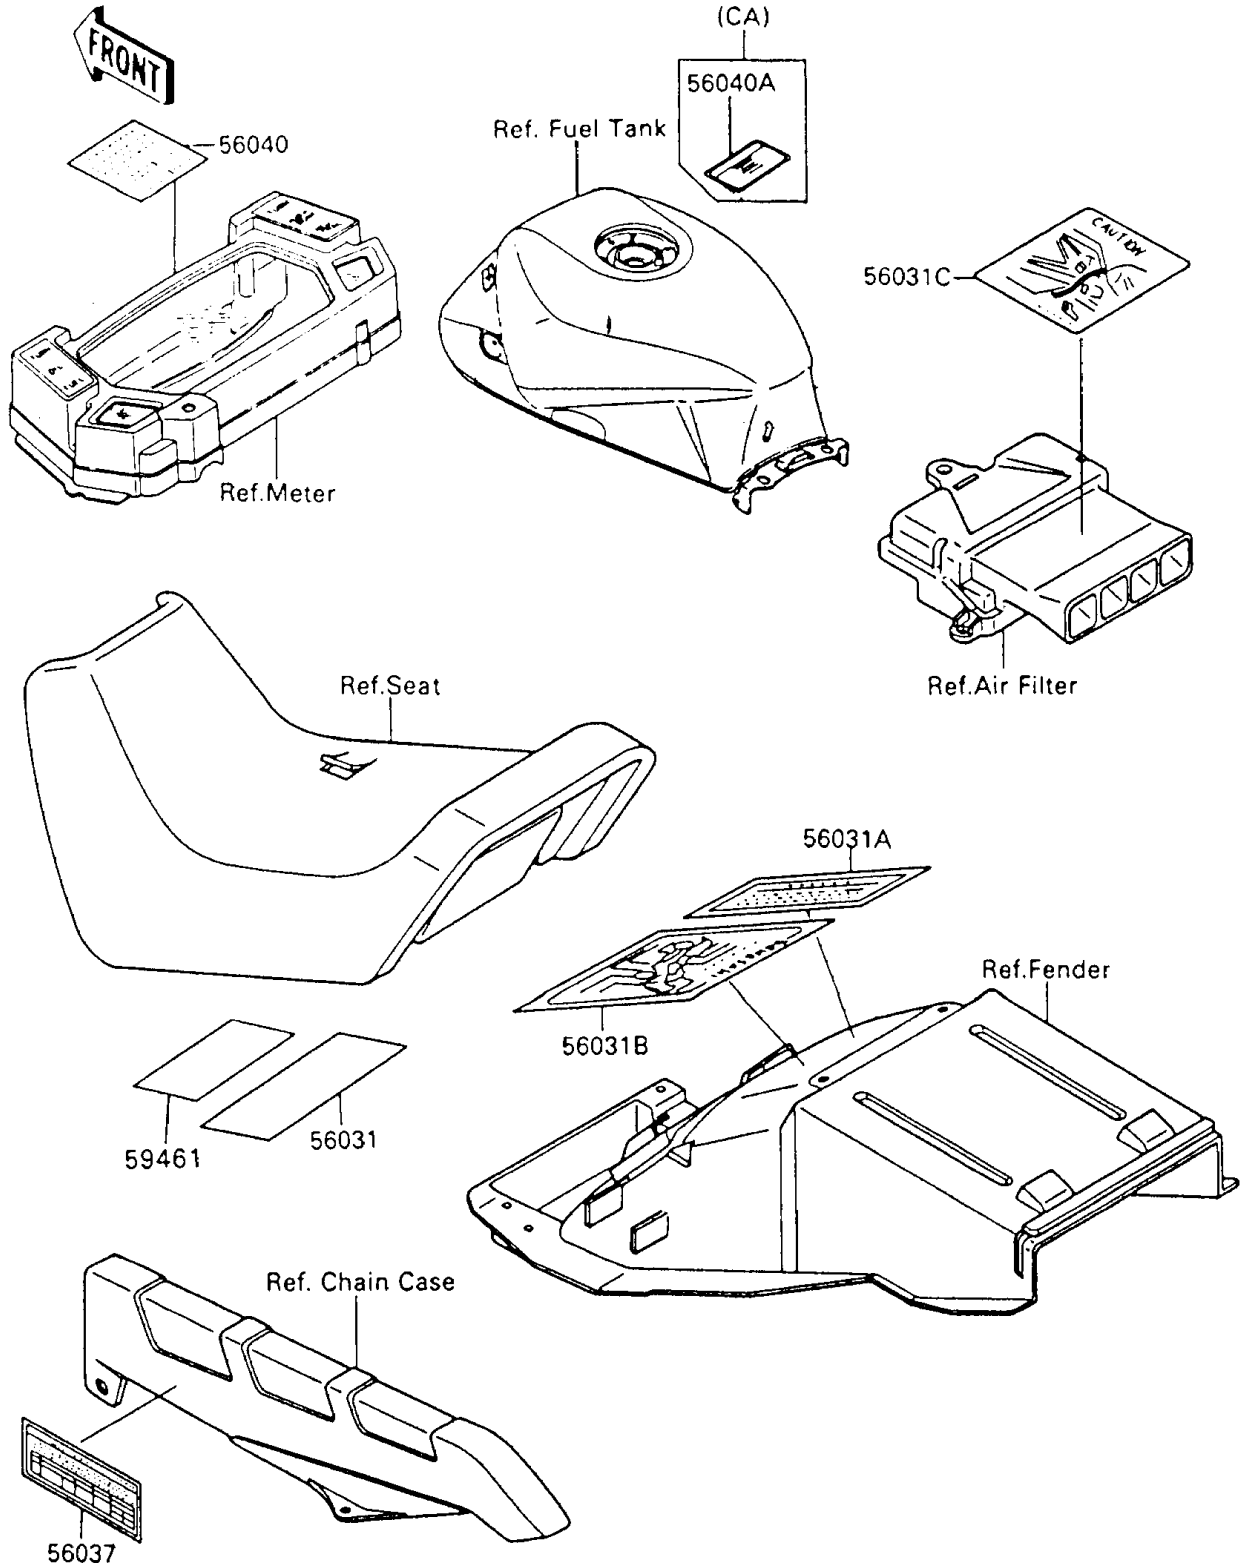

1994 Ninja® 600R PARTS DIAGRAM

Labels

F2860-0598

1994 Ninja® 600R PARTS LIST

Labels

ITEM NAME	PART NUMBER	QUANTITY
LABEL-MANUAL,OIL & OIL FILTER (Ref # 56031)	56031-1093	1
LABEL-MANUAL,CHAIN (Ref # 56031A)	56031-1512	1
LABEL-MANUAL,DAILY SAFETY (Ref # 56031B)	56031-1550	1
LABEL-MANUAL,BATTERY VENT (Ref # 56031C)	56031-1551	1
LABEL-SPECIFICATION,TIRE&LOAD (Ref # 56037)	56037-1430	1
LABEL-WARNING,BREAK IN CAUTION (Ref # 56040)	56040-1007	1
LABEL-WARNING,EVAPO (Ref # 56040A)	56040-1121	1
LABEL-CERTIFICATION,EVAPO ROUT (Ref # 59461)	59461-1425	1