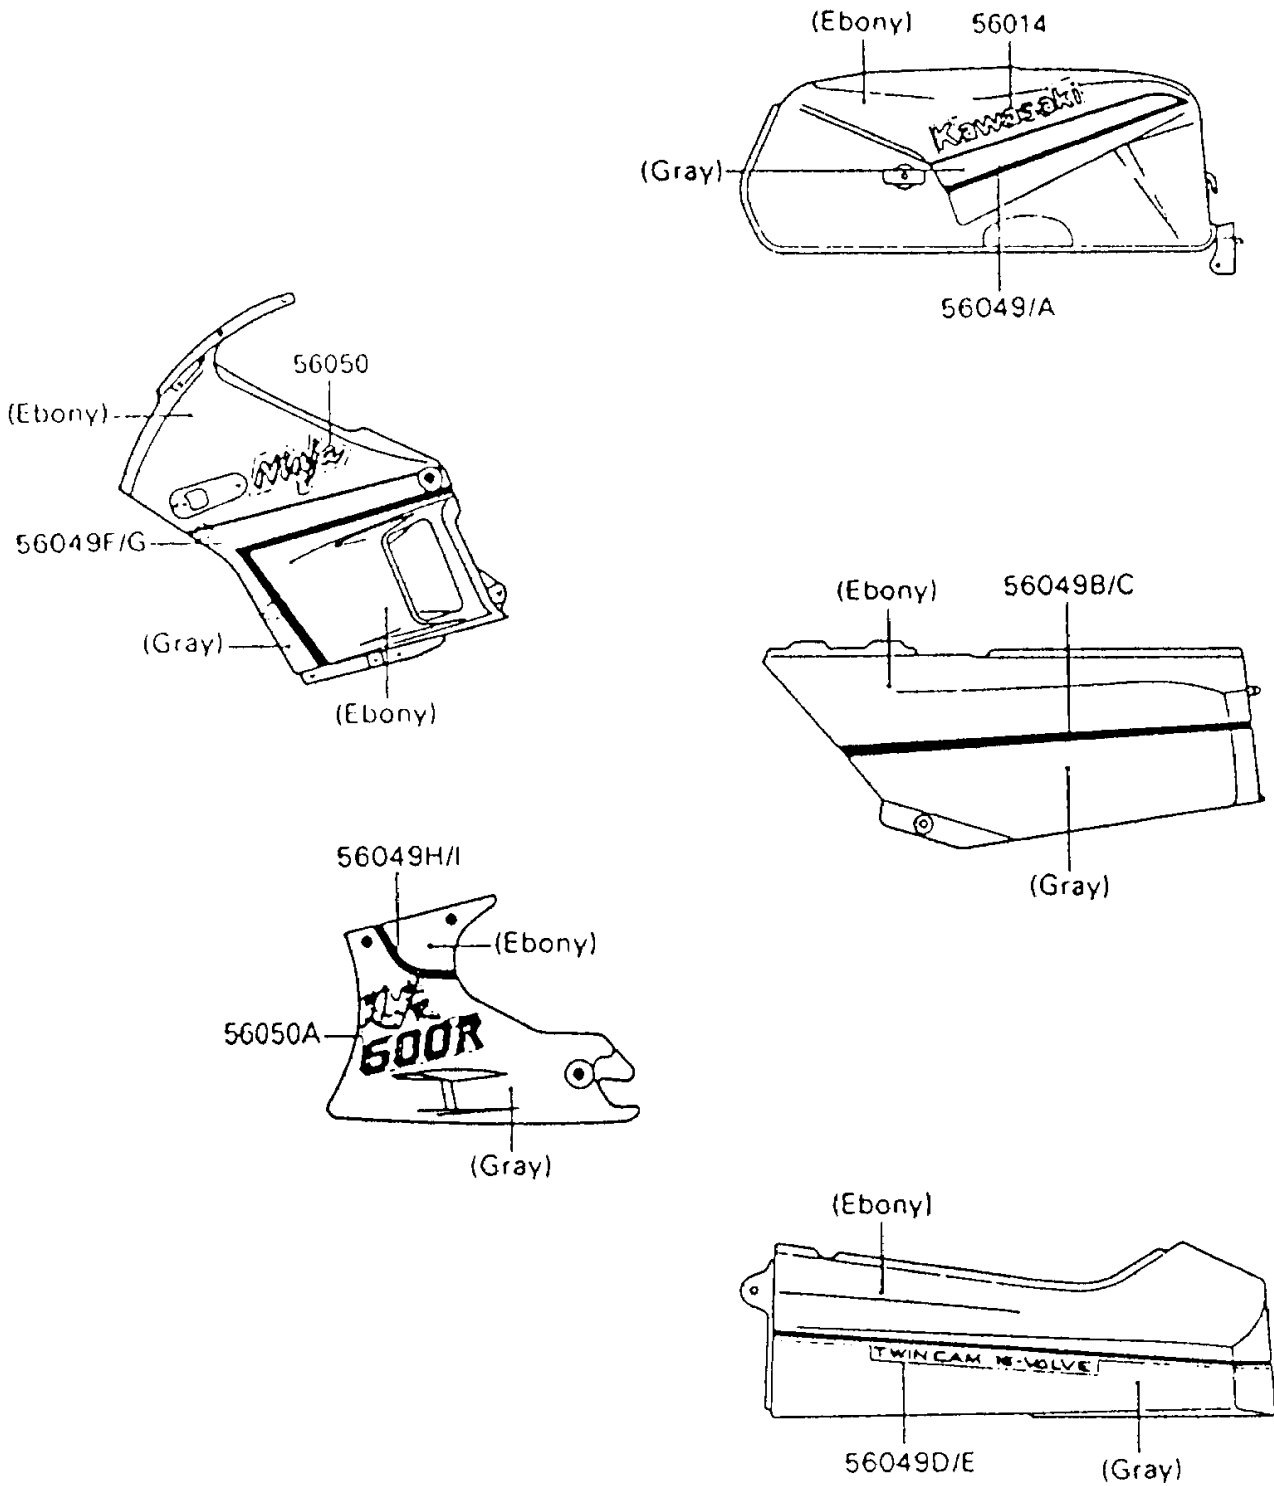

1990 Ninja® 600R PARTS DIAGRAM

Decals(Ebony/Gray)

F2861-0035

1990 Ninja® 600R PARTS LIST

Decals(Ebony/Gray)

ITEM NAME	PART NUMBER	QUANTITY
EMBLEM,FUEL TANK,KAWASAKI (Ref # 56014)	56014-1231	2
PATTERN,FUEL TANK,LH (Ref # 56049)	56049-1154	1
PATTERN,FUEL TANK,RH (Ref # 56049A)	56049-1155	1
PATTERN,SIDE COVER,LH (Ref # 56049B)	56049-1156	1
PATTERN,SIDE COVER,RH (Ref # 56049C)	56049-1157	1
PATTERN,SEAT COVER,LH (Ref # 56049D)	56049-1158	1
PATTERN,SEAT COVER,RH (Ref # 56049E)	56049-1159	1
PATTERN,UPP COWLING,LH (Ref # 56049F)	56049-1160	1
PATTERN,UPP COWLING,RH (Ref # 56049G)	56049-1161	1
PATTERN,LWR COWLING,RH (Ref # 56049H)	56049-1163	1
PATTERN,LWR COWLING,LH (Ref # 56049I)	56049-1313	1
MARK,NINJA (Ref # 56050)	56050-1163	2
MARK,NINJA/600R (Ref # 56050A)	56050-1392	2