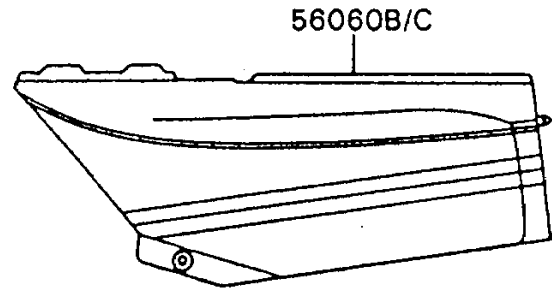

1993 Ninja® 600R PARTS DIAGRAM

Decals(Ebony)

F2861A

1993 Ninja® 600R PARTS LIST

Decals(Ebony)

ITEM NAME	PART NUMBER	QUANTITY
MARK,KAWASAKI (Ref # 56050)	56050-1897	2
MARK,NINJA,LWR COWLING,LH (Ref # 56050A)	56050-1898	1
MARK,NINJA,LWR COWLING,RH (Ref # 56050B)	56050-1899	1
PATTERN,FUEL TANK,LH (Ref # 56060)	56060-1465	1
PATTERN,FUEL TANK,RH (Ref # 56060A)	56060-1466	1
PATTERN,SIDE COVER,LH (Ref # 56060B)	56060-1467	1
PATTERN,SIDE COVER,RH (Ref # 56060C)	56060-1468	1
PATTERN,SEAT COVER,LH (Ref # 56060D)	56060-1469	1
PATTERN,SEAT COVER,RH (Ref # 56060E)	56060-1470	1
PATTERN,UPP COWLING,UPP,LH (Ref # 56060F)	56060-1471	1
PATTERN,UPP COWLING,UPP,RH (Ref # 56060G)	56060-1472	1
PATTERN,UPP COWLING,CNT,LH (Ref # 56060H)	56060-1473	1
PATTERN,UPP COWLING,CNT,RH (Ref # 56060I)	56060-1474	1
PATTERN,UPP COWLING,LWR,LH (Ref # 56060J)	56060-1475	1
PATTERN,UPP COWLING,LWR,RH (Ref # 56060K)	56060-1476	1