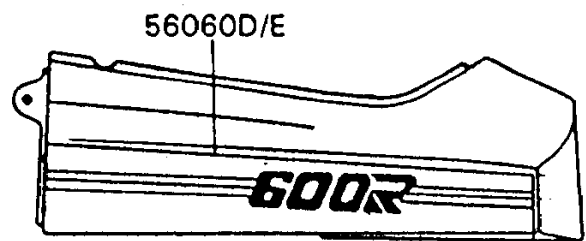

1993 Ninja® 600R PARTS DIAGRAM

Decals(Ebony)

F2861A

1993 Ninja® 600R PARTS LIST

Decals(Ebony)

ITEM NAME	PART NUMBER	QUANTITY
MARK,KAWASAKI (Ref # 56050)	56050-1897	2
MARK,NINJA,LWR COWLING,LH (Ref # 56050A)	56050-1898	1
MARK,NINJA,LWR COWLING,RH (Ref # 56050B)	56050-1899	1
PATTERN,FUEL TANK,LH (Ref # 56060)	56060-1465	1
PATTERN,FUEL TANK,RH (Ref # 56060A)	56060-1466	1
PATTERN,SIDE COVER,LH (Ref # 56060B)	56060-1467	1
PATTERN,SIDE COVER,RH (Ref # 56060C)	56060-1468	1
PATTERN,SEAT COVER,LH (Ref # 56060D)	56060-1469	1
PATTERN,SEAT COVER,RH (Ref # 56060E)	56060-1470	1
PATTERN,UPP COWLING,UPP,LH (Ref # 56060F)	56060-1471	1
PATTERN,UPP COWLING,UPP,RH (Ref # 56060G)	56060-1472	1
PATTERN,UPP COWLING,CNT,LH (Ref # 56060H)	56060-1473	1
PATTERN,UPP COWLING,CNT,RH (Ref # 56060I)	56060-1474	1
PATTERN,UPP COWLING,LWR,LH (Ref # 56060J)	56060-1475	1
PATTERN,UPP COWLING,LWR,RH (Ref # 56060K)	56060-1476	1