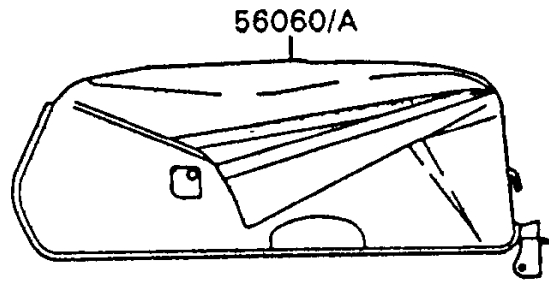

1993 Ninja® 600R PARTS DIAGRAM

Decals(Ebony)

F2861A

1993 Ninja® 600R PARTS LIST

Decals(Ebony)

ITEM NAME	PART NUMBER	QUANTITY
MARK,KAWASAKI (Ref # 56050)	56050-1897	2
MARK,NINJA,LWR COWLING,LH (Ref # 56050A)	56050-1898	1
MARK,NINJA,LWR COWLING,RH (Ref # 56050B)	56050-1899	1
PATTERN,FUEL TANK,LH (Ref # 56060)	56060-1465	1
PATTERN,FUEL TANK,RH (Ref # 56060A)	56060-1466	1
PATTERN,SIDE COVER,LH (Ref # 56060B)	56060-1467	1
PATTERN,SIDE COVER,RH (Ref # 56060C)	56060-1468	1
PATTERN,SEAT COVER,LH (Ref # 56060D)	56060-1469	1
PATTERN,SEAT COVER,RH (Ref # 56060E)	56060-1470	1
PATTERN,UPP COWLING,UPP,LH (Ref # 56060F)	56060-1471	1
PATTERN,UPP COWLING,UPP,RH (Ref # 56060G)	56060-1472	1
PATTERN,UPP COWLING,CNT,LH (Ref # 56060H)	56060-1473	1
PATTERN,UPP COWLING,CNT,RH (Ref # 56060I)	56060-1474	1
PATTERN,UPP COWLING,LWR,LH (Ref # 56060J)	56060-1475	1
PATTERN,UPP COWLING,LWR,RH (Ref # 56060K)	56060-1476	1