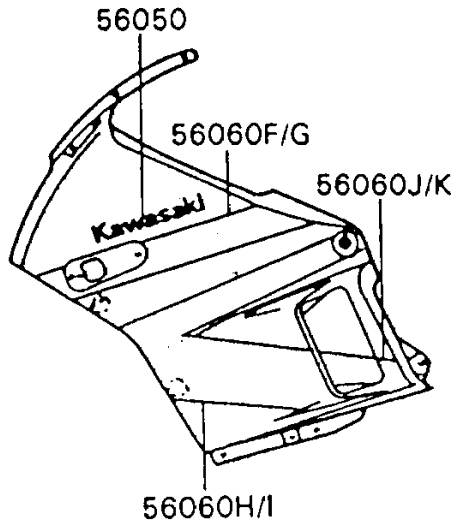

1993 Ninja® 600R PARTS DIAGRAM

Decals(Ebony)

F2861A

1993 Ninja® 600R PARTS LIST

Decals(Ebony)

ITEM NAME	PART NUMBER	QUANTITY
MARK,KAWASAKI (Ref # 56050)	56050-1897	2
MARK,NINJA,LWR COWLING,LH (Ref # 56050A)	56050-1898	1
MARK,NINJA,LWR COWLING,RH (Ref # 56050B)	56050-1899	1
PATTERN,FUEL TANK,LH (Ref # 56060)	56060-1465	1
PATTERN,FUEL TANK,RH (Ref # 56060A)	56060-1466	1
PATTERN,SIDE COVER,LH (Ref # 56060B)	56060-1467	1
PATTERN,SIDE COVER,RH (Ref # 56060C)	56060-1468	1
PATTERN,SEAT COVER,LH (Ref # 56060D)	56060-1469	1
PATTERN,SEAT COVER,RH (Ref # 56060E)	56060-1470	1
PATTERN,UPP COWLING,UPP,LH (Ref # 56060F)	56060-1471	1
PATTERN,UPP COWLING,UPP,RH (Ref # 56060G)	56060-1472	1
PATTERN,UPP COWLING,CNT,LH (Ref # 56060H)	56060-1473	1
PATTERN,UPP COWLING,CNT,RH (Ref # 56060I)	56060-1474	1
PATTERN,UPP COWLING,LWR,LH (Ref # 56060J)	56060-1475	1
PATTERN,UPP COWLING,LWR,RH (Ref # 56060K)	56060-1476	1