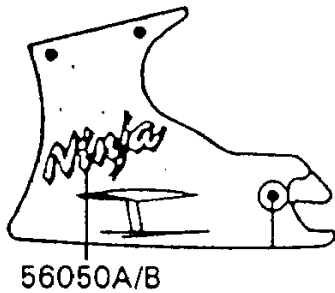

1993 Ninja® 600R PARTS DIAGRAM

Decals(Ebony)

F2861A

1993 Ninja® 600R PARTS LIST

Decals(Ebony)

ITEM NAME	PART NUMBER	QUANTITY
MARK,KAWASAKI (Ref # 56050)	56050-1897	2
MARK,NINJA,LWR COWLING,LH (Ref # 56050A)	56050-1898	1
MARK,NINJA,LWR COWLING,RH (Ref # 56050B)	56050-1899	1
PATTERN,FUEL TANK,LH (Ref # 56060)	56060-1465	1
PATTERN,FUEL TANK,RH (Ref # 56060A)	56060-1466	1
PATTERN,SIDE COVER,LH (Ref # 56060B)	56060-1467	1
PATTERN,SIDE COVER,RH (Ref # 56060C)	56060-1468	1
PATTERN,SEAT COVER,LH (Ref # 56060D)	56060-1469	1
PATTERN,SEAT COVER,RH (Ref # 56060E)	56060-1470	1
PATTERN,UPP COWLING,UPP,LH (Ref # 56060F)	56060-1471	1
PATTERN,UPP COWLING,UPP,RH (Ref # 56060G)	56060-1472	1
PATTERN,UPP COWLING,CNT,LH (Ref # 56060H)	56060-1473	1
PATTERN,UPP COWLING,CNT,RH (Ref # 56060I)	56060-1474	1
PATTERN,UPP COWLING,LWR,LH (Ref # 56060J)	56060-1475	1
PATTERN,UPP COWLING,LWR,RH (Ref # 56060K)	56060-1476	1