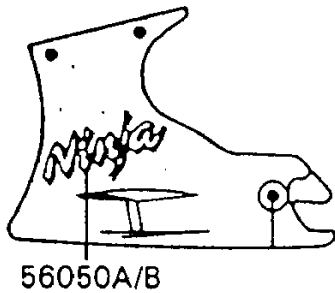

1994 Ninja® 600R PARTS DIAGRAM

Decals(Ebony)

F2861A

1994 Ninja® 600R PARTS LIST

Decals(Ebony)

ITEM NAME	PART NUMBER	QUANTITY
MARK,KAWASAKI (Ref # 56050)	56050-1897	2
MARK,NINJA,LWR COWLING,LH (Ref # 56050A)	56050-1898	1
MARK,NINJA,LWR COWLING,RH (Ref # 56050B)	56050-1899	1
PATTERN,FUEL TANK,LH (Ref # 56060)	56060-1465	1
PATTERN,FUEL TANK,RH (Ref # 56060A)	56060-1466	1
PATTERN,SIDE COVER,LH (Ref # 56060B)	56060-1467	1
PATTERN,SIDE COVER,RH (Ref # 56060C)	56060-1468	1
PATTERN,SEAT COVER,LH (Ref # 56060D)	56060-1469	1
PATTERN,SEAT COVER,RH (Ref # 56060E)	56060-1470	1
PATTERN,UPP COWLING,UPP,LH (Ref # 56060F)	56060-1471	1
PATTERN,UPP COWLING,UPP,RH (Ref # 56060G)	56060-1472	1
PATTERN,UPP COWLING,CNT,LH (Ref # 56060H)	56060-1473	1
PATTERN,UPP COWLING,CNT,RH (Ref # 56060I)	56060-1474	1
PATTERN,UPP COWLING,LWR,LH (Ref # 56060J)	56060-1475	1
PATTERN,UPP COWLING,LWR,RH (Ref # 56060K)	56060-1476	1