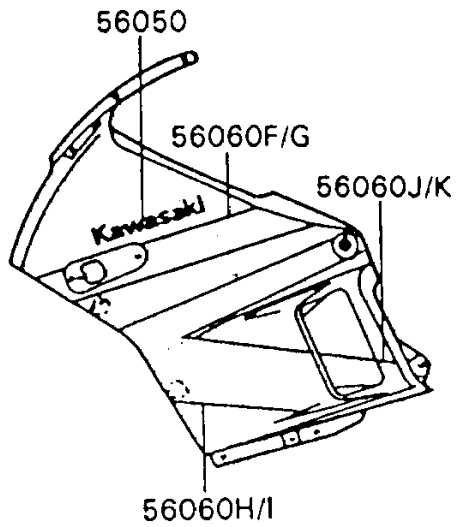

1994 Ninja® 600R PARTS DIAGRAM

Decals(Ebony)

F2861A

1994 Ninja® 600R PARTS LIST

Decals(Ebony)

ITEM NAME	PART NUMBER	QUANTITY
MARK,KAWASAKI (Ref # 56050)	56050-1897	2
MARK,NINJA,LWR COWLING,LH (Ref # 56050A)	56050-1898	1
MARK,NINJA,LWR COWLING,RH (Ref # 56050B)	56050-1899	1
PATTERN,FUEL TANK,LH (Ref # 56060)	56060-1465	1
PATTERN,FUEL TANK,RH (Ref # 56060A)	56060-1466	1
PATTERN,SIDE COVER,LH (Ref # 56060B)	56060-1467	1
PATTERN,SIDE COVER,RH (Ref # 56060C)	56060-1468	1
PATTERN,SEAT COVER,LH (Ref # 56060D)	56060-1469	1
PATTERN,SEAT COVER,RH (Ref # 56060E)	56060-1470	1
PATTERN,UPP COWLING,UPP,LH (Ref # 56060F)	56060-1471	1
PATTERN,UPP COWLING,UPP,RH (Ref # 56060G)	56060-1472	1
PATTERN,UPP COWLING,CNT,LH (Ref # 56060H)	56060-1473	1
PATTERN,UPP COWLING,CNT,RH (Ref # 56060I)	56060-1474	1
PATTERN,UPP COWLING,LWR,LH (Ref # 56060J)	56060-1475	1
PATTERN,UPP COWLING,LWR,RH (Ref # 56060K)	56060-1476	1