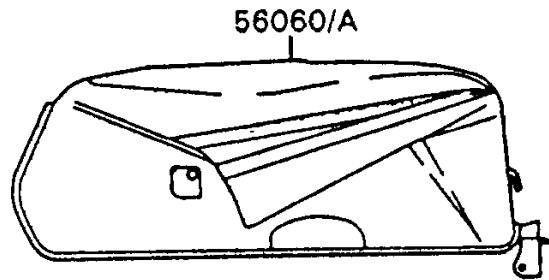

1994 Ninja® 600R PARTS DIAGRAM

Decals(Ebony)

F2861A

1994 Ninja® 600R PARTS LIST

Decals(Ebony)

ITEM NAME	PART NUMBER	QUANTITY
MARK,KAWASAKI (Ref # 56050)	56050-1897	2
MARK,NINJA,LWR COWLING,LH (Ref # 56050A)	56050-1898	1
MARK,NINJA,LWR COWLING,RH (Ref # 56050B)	56050-1899	1
PATTERN,FUEL TANK,LH (Ref # 56060)	56060-1465	1
PATTERN,FUEL TANK,RH (Ref # 56060A)	56060-1466	1
PATTERN,SIDE COVER,LH (Ref # 56060B)	56060-1467	1
PATTERN,SIDE COVER,RH (Ref # 56060C)	56060-1468	1
PATTERN,SEAT COVER,LH (Ref # 56060D)	56060-1469	1
PATTERN,SEAT COVER,RH (Ref # 56060E)	56060-1470	1
PATTERN,UPP COWLING,UPP,LH (Ref # 56060F)	56060-1471	1
PATTERN,UPP COWLING,UPP,RH (Ref # 56060G)	56060-1472	1
PATTERN,UPP COWLING,CNT,LH (Ref # 56060H)	56060-1473	1
PATTERN,UPP COWLING,CNT,RH (Ref # 56060I)	56060-1474	1
PATTERN,UPP COWLING,LWR,LH (Ref # 56060J)	56060-1475	1
PATTERN,UPP COWLING,LWR,RH (Ref # 56060K)	56060-1476	1