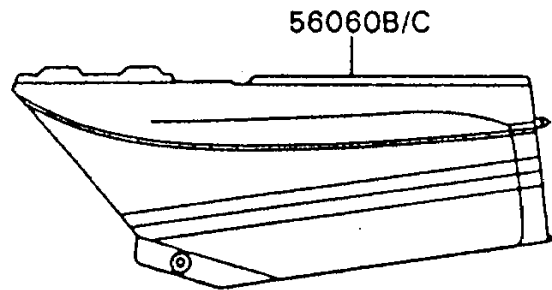

1994 Ninja® 600R PARTS DIAGRAM

Decals(Ebony)

F2861A

1994 Ninja® 600R PARTS LIST

Decals(Ebony)

ITEM NAME	PART NUMBER	QUANTITY
MARK,KAWASAKI (Ref # 56050)	56050-1897	2
MARK,NINJA,LWR COWLING,LH (Ref # 56050A)	56050-1898	1
MARK,NINJA,LWR COWLING,RH (Ref # 56050B)	56050-1899	1
PATTERN,FUEL TANK,LH (Ref # 56060)	56060-1465	1
PATTERN,FUEL TANK,RH (Ref # 56060A)	56060-1466	1
PATTERN,SIDE COVER,LH (Ref # 56060B)	56060-1467	1
PATTERN,SIDE COVER,RH (Ref # 56060C)	56060-1468	1
PATTERN,SEAT COVER,LH (Ref # 56060D)	56060-1469	1
PATTERN,SEAT COVER,RH (Ref # 56060E)	56060-1470	1
PATTERN,UPP COWLING,UPP,LH (Ref # 56060F)	56060-1471	1
PATTERN,UPP COWLING,UPP,RH (Ref # 56060G)	56060-1472	1
PATTERN,UPP COWLING,CNT,LH (Ref # 56060H)	56060-1473	1
PATTERN,UPP COWLING,CNT,RH (Ref # 56060I)	56060-1474	1
PATTERN,UPP COWLING,LWR,LH (Ref # 56060J)	56060-1475	1
PATTERN,UPP COWLING,LWR,RH (Ref # 56060K)	56060-1476	1