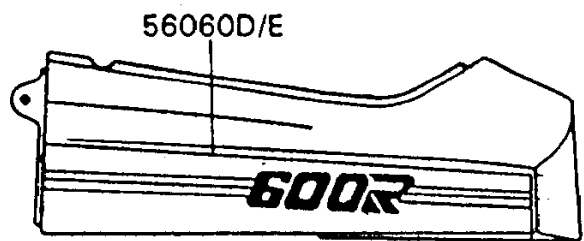

1994 Ninja® 600R PARTS DIAGRAM

Decals(Ebony)

F2861A

1994 Ninja® 600R PARTS LIST

Decals(Ebony)

ITEM NAME	PART NUMBER	QUANTITY
MARK,KAWASAKI (Ref # 56050)	56050-1897	2
MARK,NINJA,LWR COWLING,LH (Ref # 56050A)	56050-1898	1
MARK,NINJA,LWR COWLING,RH (Ref # 56050B)	56050-1899	1
PATTERN,FUEL TANK,LH (Ref # 56060)	56060-1465	1
PATTERN,FUEL TANK,RH (Ref # 56060A)	56060-1466	1
PATTERN,SIDE COVER,LH (Ref # 56060B)	56060-1467	1
PATTERN,SIDE COVER,RH (Ref # 56060C)	56060-1468	1
PATTERN,SEAT COVER,LH (Ref # 56060D)	56060-1469	1
PATTERN,SEAT COVER,RH (Ref # 56060E)	56060-1470	1
PATTERN,UPP COWLING,UPP,LH (Ref # 56060F)	56060-1471	1
PATTERN,UPP COWLING,UPP,RH (Ref # 56060G)	56060-1472	1
PATTERN,UPP COWLING,CNT,LH (Ref # 56060H)	56060-1473	1
PATTERN,UPP COWLING,CNT,RH (Ref # 56060I)	56060-1474	1
PATTERN,UPP COWLING,LWR,LH (Ref # 56060J)	56060-1475	1
PATTERN,UPP COWLING,LWR,RH (Ref # 56060K)	56060-1476	1