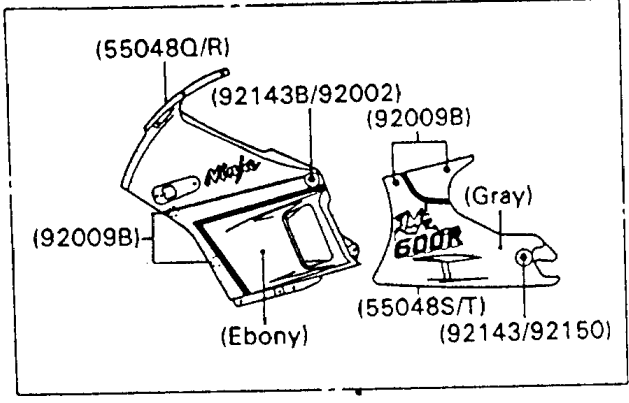

1990 Ninja® 600R PARTS DIAGRAM

Cowling

1990 Ninja® 600R PARTS LIST

Cowling

ITEM NAME	PART NUMBER	QUANTITY
BRACKET,COWLING (Ref # 11045)	11045-1538	1
COVER,HEAD LAMP,EBONY (Ref # 14024)	14024-1408-H8	1
COVER,COWLING,INNER,RH (Ref # 14024A)	14024-1538	1
COVER,TRIM END (Ref # 14025)	14025-1756	2
WINDSHIELD (Ref # 39154)	39154-1107	1
TRIM,WINDSHIELD (Ref # 53044)	53044-1130	1
TRIM,COWLING,LH (Ref # 53044A)	53044-1193	1
TRIM,COWLING,RH (Ref # 53044B)	53044-1194	1
TRIM (Ref # 53044C)	53044-1198	1
COWLING.,UPP,LH,EBONY (Ref # 55048Q)	55048-5330-H8	1
COWLING.,UPP,RH,EBONY (Ref # 55048R)	55048-5331-H8	1
COWLING.,LWR,P.G.GRAY (Ref # 55048T)	55048-5332-T8	1
MIRROR-ASSY,LH (Ref # 56001)	56001-1317	1
MIRROR-ASSY,RH (Ref # 56001A)	56001-1318	1
BOLT,SOCKET,6X18,BLACK (Ref # 92002)	92002-1514	2
BOLT,SOCKET,6X30,BLACK (Ref # 92002A)	92002-1954	2
SCREW,6X14 (Ref # 92009)	92009-1288	4
SCREW,5X16,BLACK (Ref # 92009A)	92009-1301	6
SCREW,5X20,BLACK (Ref # 92009B)	92009-1453	8
NUT,CAP,8MM,BLACK (Ref # 92015)	92015-1174	1
NUT,WELL,5MM (Ref # 92015A)	92015-1640	10
NUT,5MM (Ref # 92015B)	92015-1710	4
WASHER,NYLON,5.3X11.5X1.5 (Ref # 92022)	92022-1521	6
WASHER,6.5X16X1.0 (Ref # 92022A)	92022-1654	2
GROMMET (Ref # 92071)	92071-056	2
DAMPER (Ref # 92075)	92075-1634	2
DAMPER,MIRROR (Ref # 92075A)	92075-1929	2
DAMPER (Ref # 92075B)	92075-1936	2
COLLAR,L=6.5,BLACK (Ref # 92143)	92143-1086	2

1990 Ninja® 600R PARTS LIST

Cowling

ITEM NAME	PART NUMBER	QUANTITY
COLLAR,L=19.6 (Ref # 92143A)	92143-1100	2
COLLAR,BLACK (Ref # 92143B)	92143-1226	2
BOLT-FLANGED,8X12,BLACK (Ref # 130)	130C0812	2
SCREW-CSK-CROS,6X30 (Ref # 221)	221C0630	4