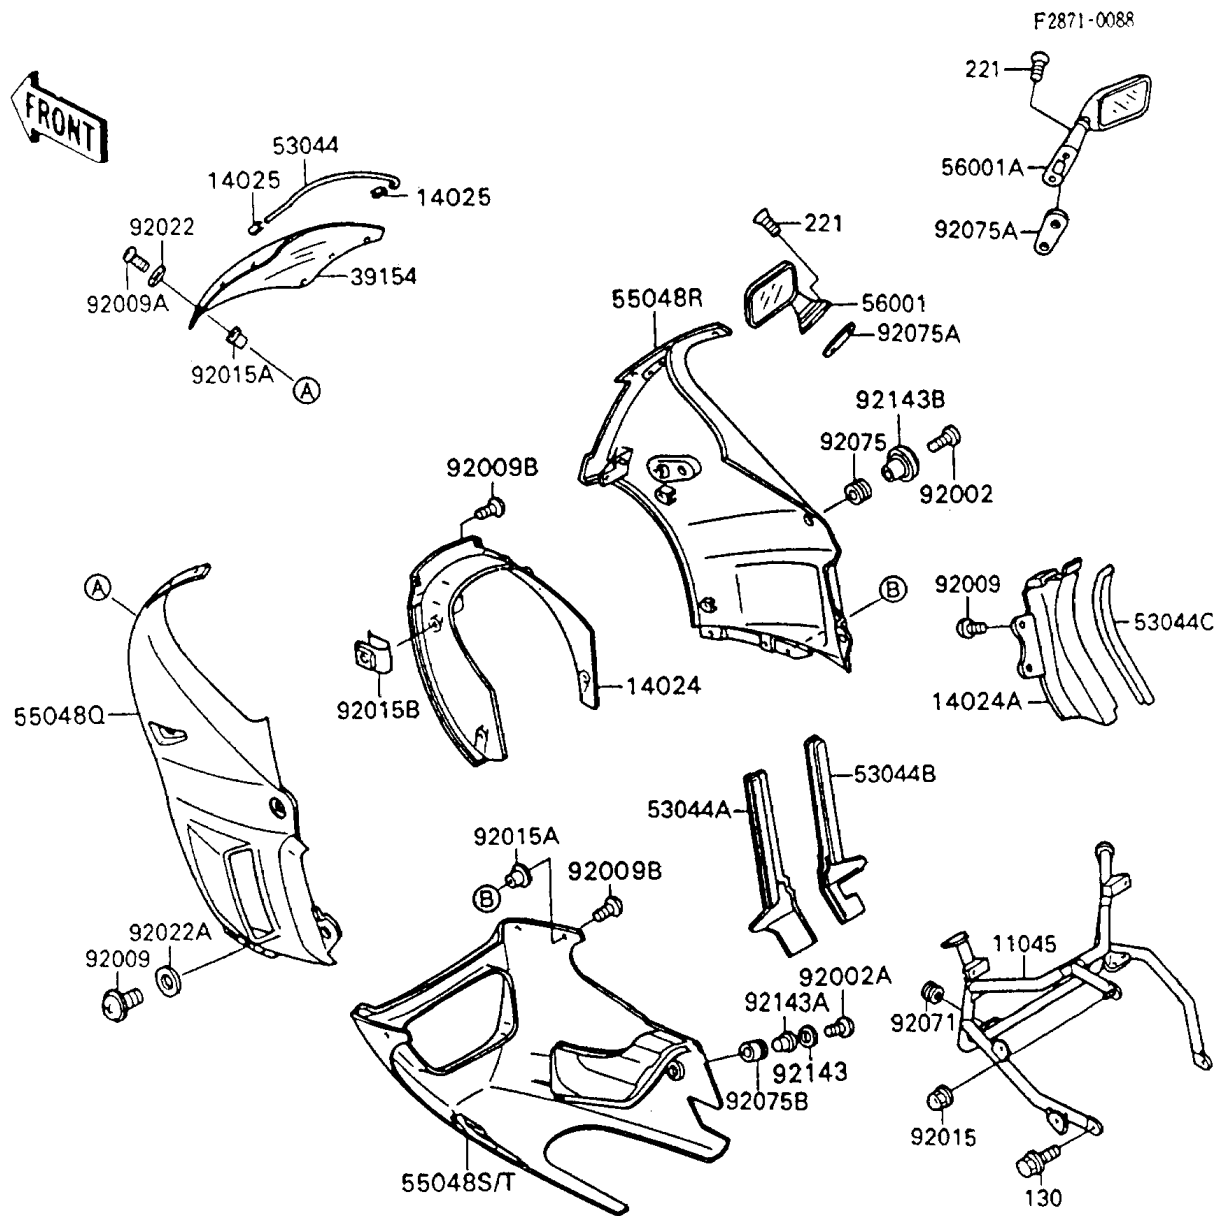

1990 Ninja® 600R PARTS DIAGRAM

Cowling

1990 Ninja® 600R PARTS LIST

Cowling

ITEM NAME	PART NUMBER	QUANTITY
BRACKET,COWLING (Ref # 11045)	11045-1538	1
COVER,HEAD LAMP,EBONY (Ref # 14024)	14024-1408-H8	1
COVER,COWLING,INNER,RH (Ref # 14024A)	14024-1538	1
COVER,TRIM END (Ref # 14025)	14025-1756	2
WINDSHIELD (Ref # 39154)	39154-1107	1
TRIM,WINDSHIELD (Ref # 53044)	53044-1130	1
TRIM,COWLING,LH (Ref # 53044A)	53044-1193	1
TRIM,COWLING,RH (Ref # 53044B)	53044-1194	1
TRIM (Ref # 53044C)	53044-1198	1
COWLING.,UPP,LH,EBONY (Ref # 55048Q)	55048-5330-H8	1
COWLING.,UPP,RH,EBONY (Ref # 55048R)	55048-5331-H8	1
COWLING.,LWR,P.G.GRAY (Ref # 55048T)	55048-5332-T8	1
MIRROR-ASSY,LH (Ref # 56001)	56001-1317	1
MIRROR-ASSY,RH (Ref # 56001A)	56001-1318	1
BOLT,SOCKET,6X18,BLACK (Ref # 92002)	92002-1514	2
BOLT,SOCKET,6X30,BLACK (Ref # 92002A)	92002-1954	2
SCREW,6X14 (Ref # 92009)	92009-1288	4
SCREW,5X16,BLACK (Ref # 92009A)	92009-1301	6
SCREW,5X20,BLACK (Ref # 92009B)	92009-1453	8
NUT,CAP,8MM,BLACK (Ref # 92015)	92015-1174	1
NUT,WELL,5MM (Ref # 92015A)	92015-1640	10
NUT,5MM (Ref # 92015B)	92015-1710	4
WASHER,NYLON,5.3X11.5X1.5 (Ref # 92022)	92022-1521	6
WASHER,6.5X16X1.0 (Ref # 92022A)	92022-1654	2
GROMMET (Ref # 92071)	92071-056	2
DAMPER (Ref # 92075)	92075-1634	2
DAMPER,MIRROR (Ref # 92075A)	92075-1929	2
DAMPER (Ref # 92075B)	92075-1936	2
COLLAR,L=6.5,BLACK (Ref # 92143)	92143-1086	2

1990 Ninja® 600R PARTS LIST

Cowling

ITEM NAME	PART NUMBER	QUANTITY
COLLAR,L=19.6 (Ref # 92143A)	92143-1100	2
COLLAR,BLACK (Ref # 92143B)	92143-1226	2
BOLT-FLANGED,8X12,BLACK (Ref # 130)	130C0812	2
SCREW-CSK-CROS,6X30 (Ref # 221)	221C0630	4