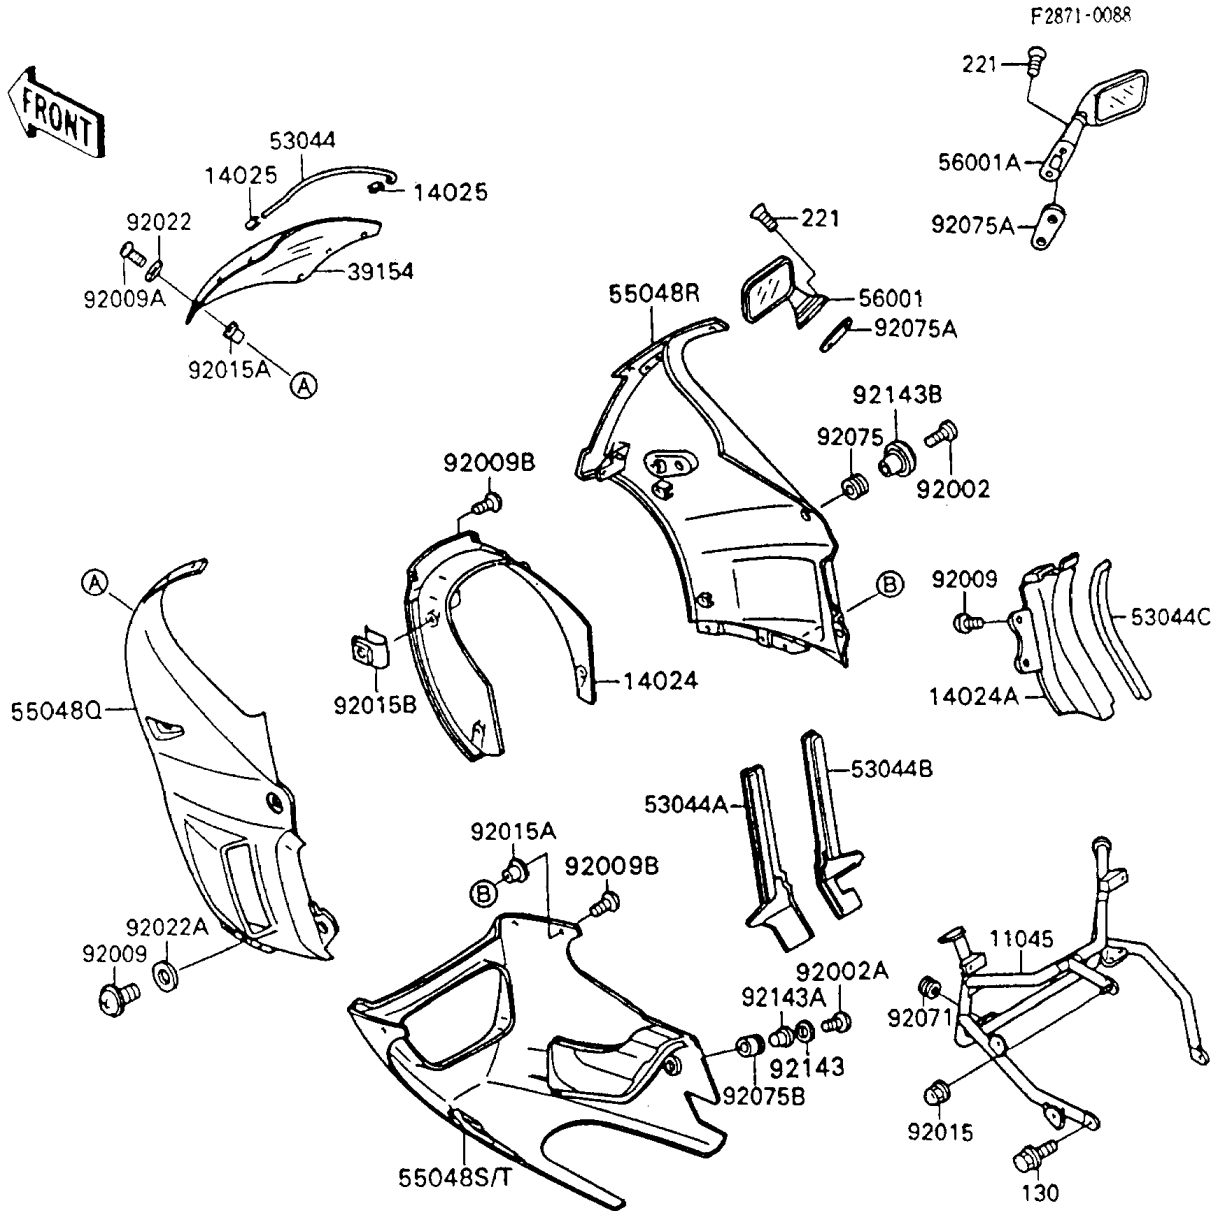

1991 Ninja® 600R PARTS DIAGRAM

Cowling

1991 Ninja® 600R PARTS LIST

Cowling

ITEM NAME	PART NUMBER	QUANTITY
BRACKET,COWLING (Ref # 11045)	11045-1538	1
COVER,HEAD LAMP,EBONY (Ref # 14024)	14024-1408-H8	1
COVER,COWLING,INNER,RH (Ref # 14024A)	14024-1538	1
COVER,TRIM END (Ref # 14025)	14025-1756	2
WINDSHIELD (Ref # 39154)	39154-1107	1
TRIM,WINDSHIELD (Ref # 53044)	53044-1130	1
TRIM,COWLING,LH (Ref # 53044A)	53044-1193	1
TRIM,COWLING,RH (Ref # 53044B)	53044-1194	1
TRIM (Ref # 53044C)	53044-1198	1
COWLING.,UPP,LH,EBONY (Ref # 55048Q)	55048-5330-H8	1
COWLING.,UPP,RH,EBONY (Ref # 55048R)	55048-5331-H8	1
COWLING.,LWR,P.G.GRAY (Ref # 55048T)	55048-5332-T8	1
MIRROR-ASSY,LH (Ref # 56001)	56001-1317	1
MIRROR-ASSY,RH (Ref # 56001A)	56001-1318	1
BOLT,SOCKET,6X18,BLACK (Ref # 92002)	92002-1514	2
BOLT,SOCKET,6X30,BLACK (Ref # 92002A)	92002-1954	2
SCREW,6X14 (Ref # 92009)	92009-1288	4
SCREW,5X16,BLACK (Ref # 92009A)	92009-1301	6
SCREW,5X20,BLACK (Ref # 92009B)	92009-1453	8
NUT,CAP,8MM,BLACK (Ref # 92015)	92015-1174	1
NUT,WELL,5MM (Ref # 92015A)	92015-1640	10
NUT,5MM (Ref # 92015B)	92015-1710	4
WASHER,NYLON,5.3X11.5X1.5 (Ref # 92022)	92022-1521	6
WASHER,6.5X16X1.0 (Ref # 92022A)	92022-1654	2
GROMMET (Ref # 92071)	92071-056	2
DAMPER (Ref # 92075)	92075-1634	2
DAMPER,MIRROR (Ref # 92075A)	92075-1929	2
DAMPER (Ref # 92075B)	92075-1936	2
COLLAR,L=6.5,BLACK (Ref # 92143)	92143-1086	2

1991 Ninja® 600R PARTS LIST

Cowling

ITEM NAME	PART NUMBER	QUANTITY
COLLAR,L=19.6 (Ref # 92143A)	92143-1100	2
COLLAR,BLACK (Ref # 92143B)	92143-1226	2
BOLT-FLANGED,8X12,BLACK (Ref # 130)	130C0812	2
SCREW-CSK-CROS,6X30 (Ref # 221)	221C0630	4