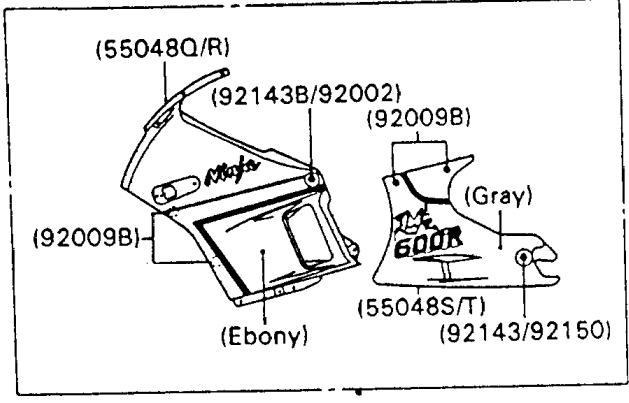

1991 Ninja® 600R PARTS DIAGRAM

Cowling

1991 Ninja® 600R PARTS LIST

Cowling

ITEM NAME	PART NUMBER	QUANTITY
BRACKET,COWLING (Ref # 11045)	11045-1538	1
COVER,HEAD LAMP,EBONY (Ref # 14024)	14024-1408-H8	1
COVER,COWLING,INNER,RH (Ref # 14024A)	14024-1538	1
COVER,TRIM END (Ref # 14025)	14025-1756	2
WINDSHIELD (Ref # 39154)	39154-1107	1
TRIM,WINDSHIELD (Ref # 53044)	53044-1130	1
TRIM,COWLING,LH (Ref # 53044A)	53044-1193	1
TRIM,COWLING,RH (Ref # 53044B)	53044-1194	1
TRIM (Ref # 53044C)	53044-1198	1
COWLING.,UPP,LH,EBONY (Ref # 55048Q)	55048-5330-H8	1
COWLING.,UPP,RH,EBONY (Ref # 55048R)	55048-5331-H8	1
COWLING.,LWR,P.G.GRAY (Ref # 55048T)	55048-5332-T8	1
MIRROR-ASSY,LH (Ref # 56001)	56001-1317	1
MIRROR-ASSY,RH (Ref # 56001A)	56001-1318	1
BOLT,SOCKET,6X18,BLACK (Ref # 92002)	92002-1514	2
BOLT,SOCKET,6X30,BLACK (Ref # 92002A)	92002-1954	2
SCREW,6X14 (Ref # 92009)	92009-1288	4
SCREW,5X16,BLACK (Ref # 92009A)	92009-1301	6
SCREW,5X20,BLACK (Ref # 92009B)	92009-1453	8
NUT,CAP,8MM,BLACK (Ref # 92015)	92015-1174	1
NUT,WELL,5MM (Ref # 92015A)	92015-1640	10
NUT,5MM (Ref # 92015B)	92015-1710	4
WASHER,NYLON,5.3X11.5X1.5 (Ref # 92022)	92022-1521	6
WASHER,6.5X16X1.0 (Ref # 92022A)	92022-1654	2
GROMMET (Ref # 92071)	92071-056	2
DAMPER (Ref # 92075)	92075-1634	2
DAMPER,MIRROR (Ref # 92075A)	92075-1929	2
DAMPER (Ref # 92075B)	92075-1936	2
COLLAR,L=6.5,BLACK (Ref # 92143)	92143-1086	2

1991 Ninja® 600R PARTS LIST

Cowling

ITEM NAME	PART NUMBER	QUANTITY
COLLAR,L=19.6 (Ref # 92143A)	92143-1100	2
COLLAR,BLACK (Ref # 92143B)	92143-1226	2
BOLT-FLANGED,8X12,BLACK (Ref # 130)	130C0812	2
SCREW-CSK-CROS,6X30 (Ref # 221)	221C0630	4