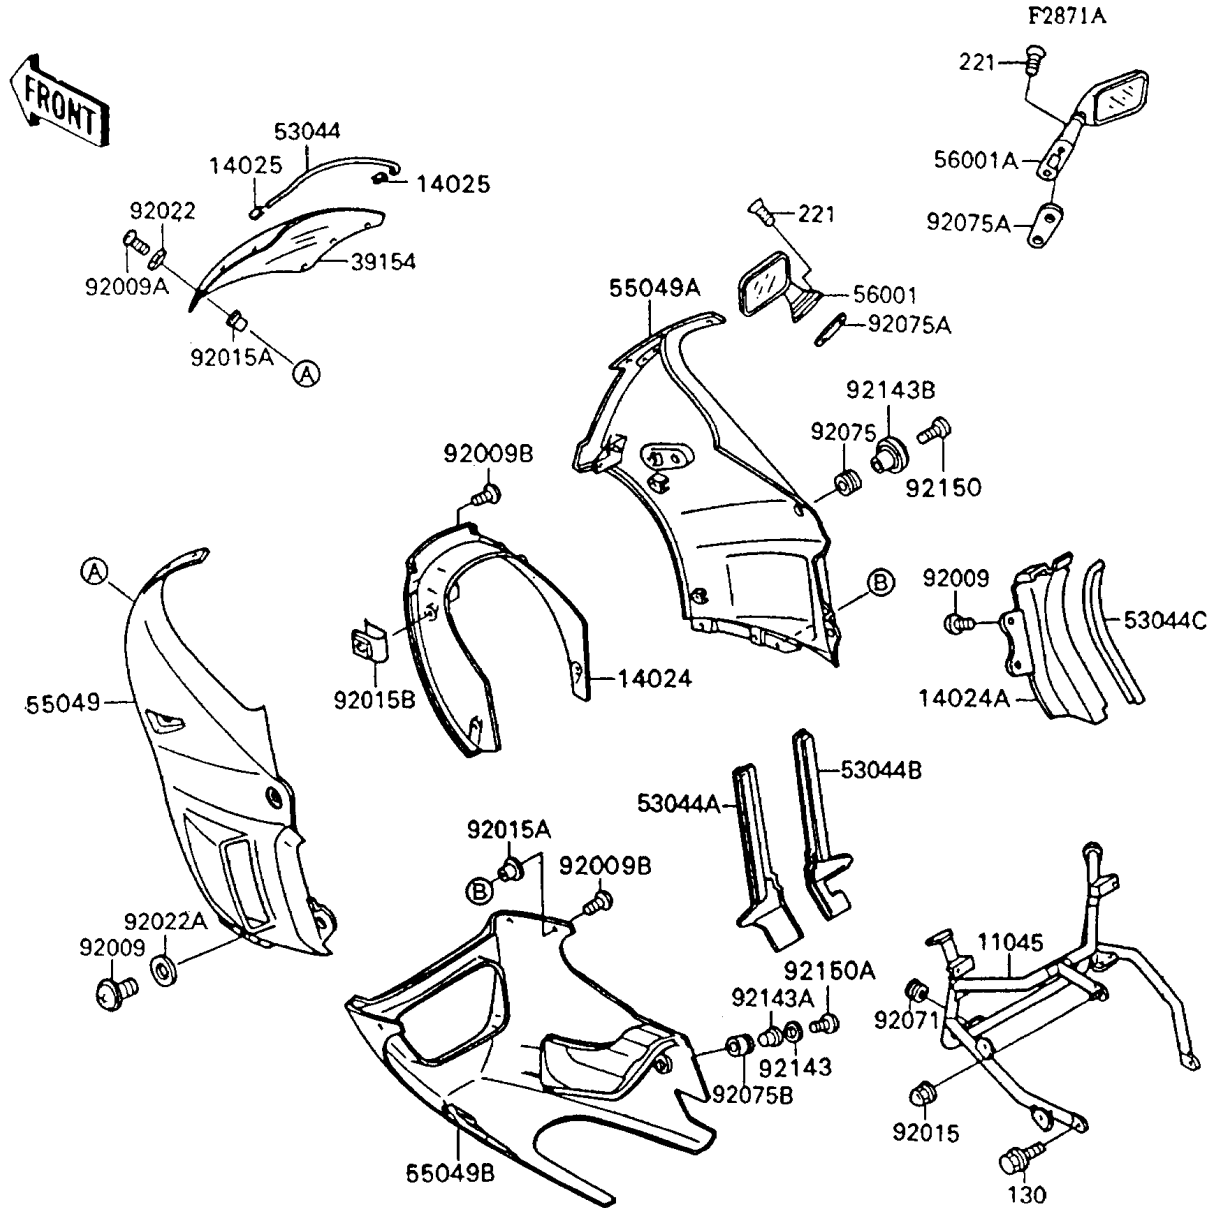

1994 Ninja® 600R PARTS DIAGRAM

Cowling