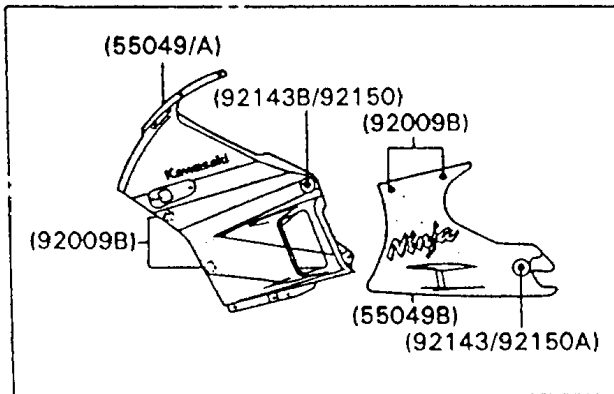

1994 Ninja® 600R PARTS DIAGRAM

Cowling