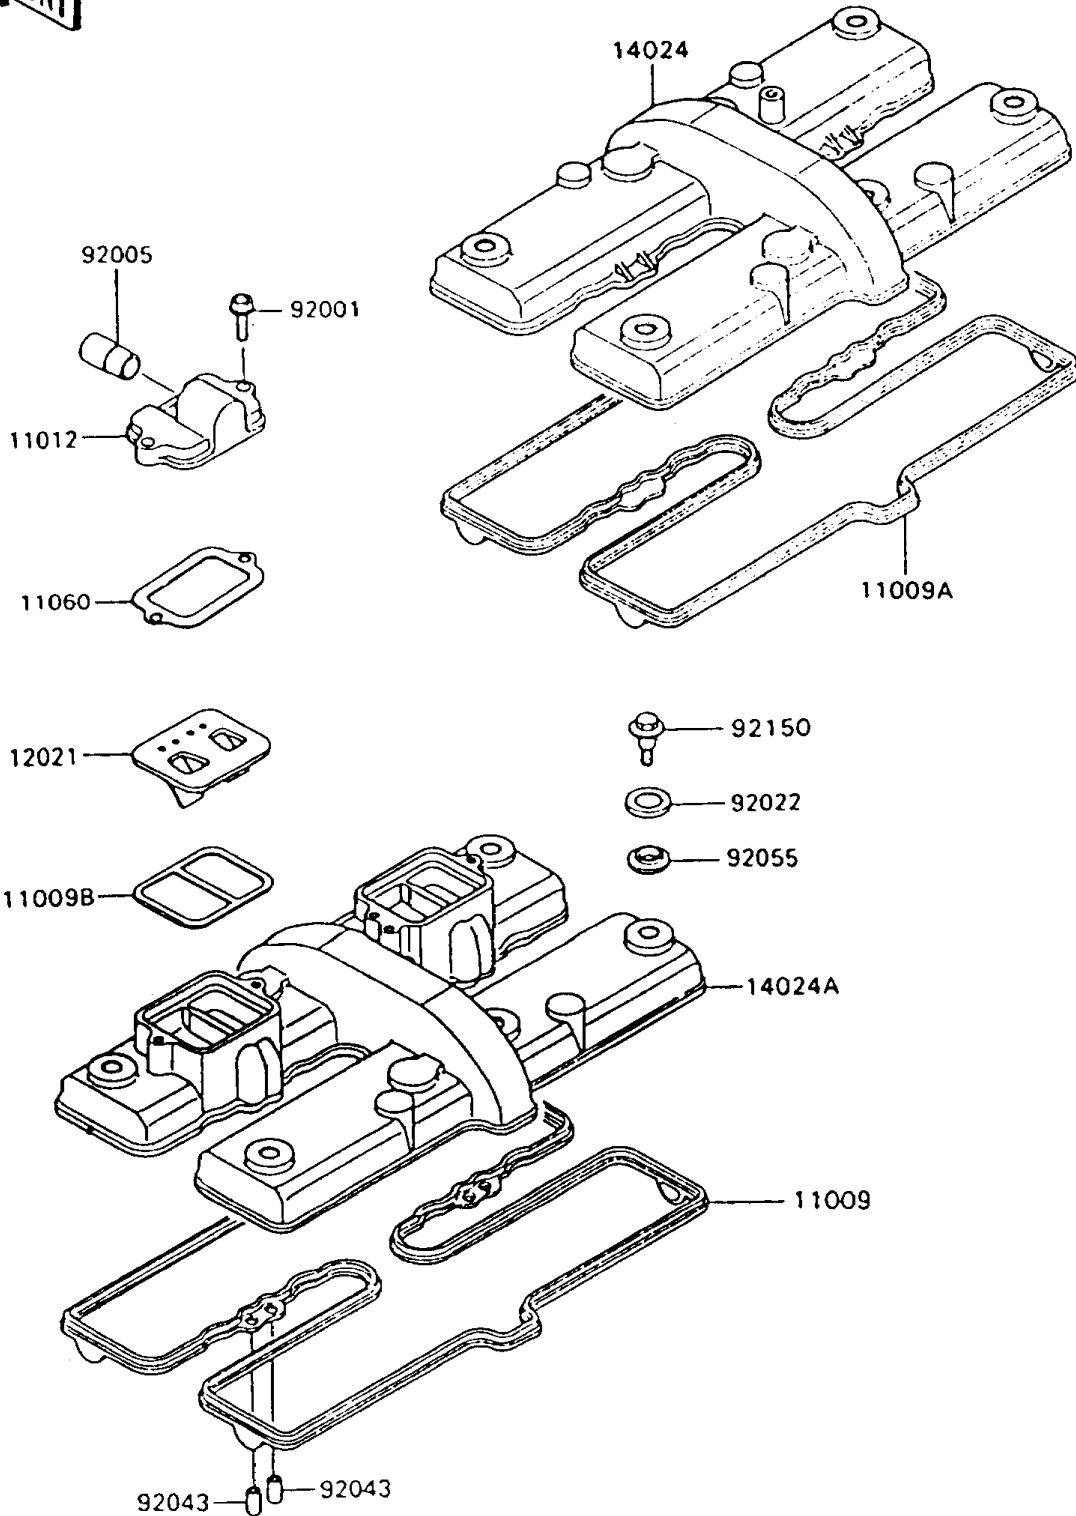

# 1996 Ninja® 600R PARTS DIAGRAM

Cylinder Head Cover

E1112-0080

# 1996 Ninja® 600R PARTS LIST

## Cylinder Head Cover

ITEM NAME	PART NUMBER	QUANTITY
GASKET,CYLINDER HEAD COVER (Ref # 11009)	11009-1497	1
GASKET,CYLINDER HEAD COVER (Ref # 11009A)	11009-1498	1
GASKET,REED VALVE (Ref # 11009B)	11009-1857	2
CAP,REED VALVE (Ref # 11012)	11012-1481	2
GASKET (Ref # 11060)	11060-1509	2
VALVE-ASSY-REED (Ref # 12021)	12021-1053	2
COVER,CYLINDER HEAD (Ref # 14024)	14024-1142	1
COVER,CYLINDER HEAD (Ref # 14024A)	14024-1144	1
BOLT,FLANGED,6X22 (Ref # 92001)	92001-1352	4
FITTING,REED VALVE (Ref # 92005)	92005-1006	2
WASHER,HEAD COVER BOLT (Ref # 92022)	92022-1637	6
PIN,6.2X8X14 (Ref # 92043)	92043-1263	4
RING-O,HEAD COVER BOLT (Ref # 92055)	92055-1225	6
BOLT,HEAD COVER (Ref # 92150)	92150-1447	6