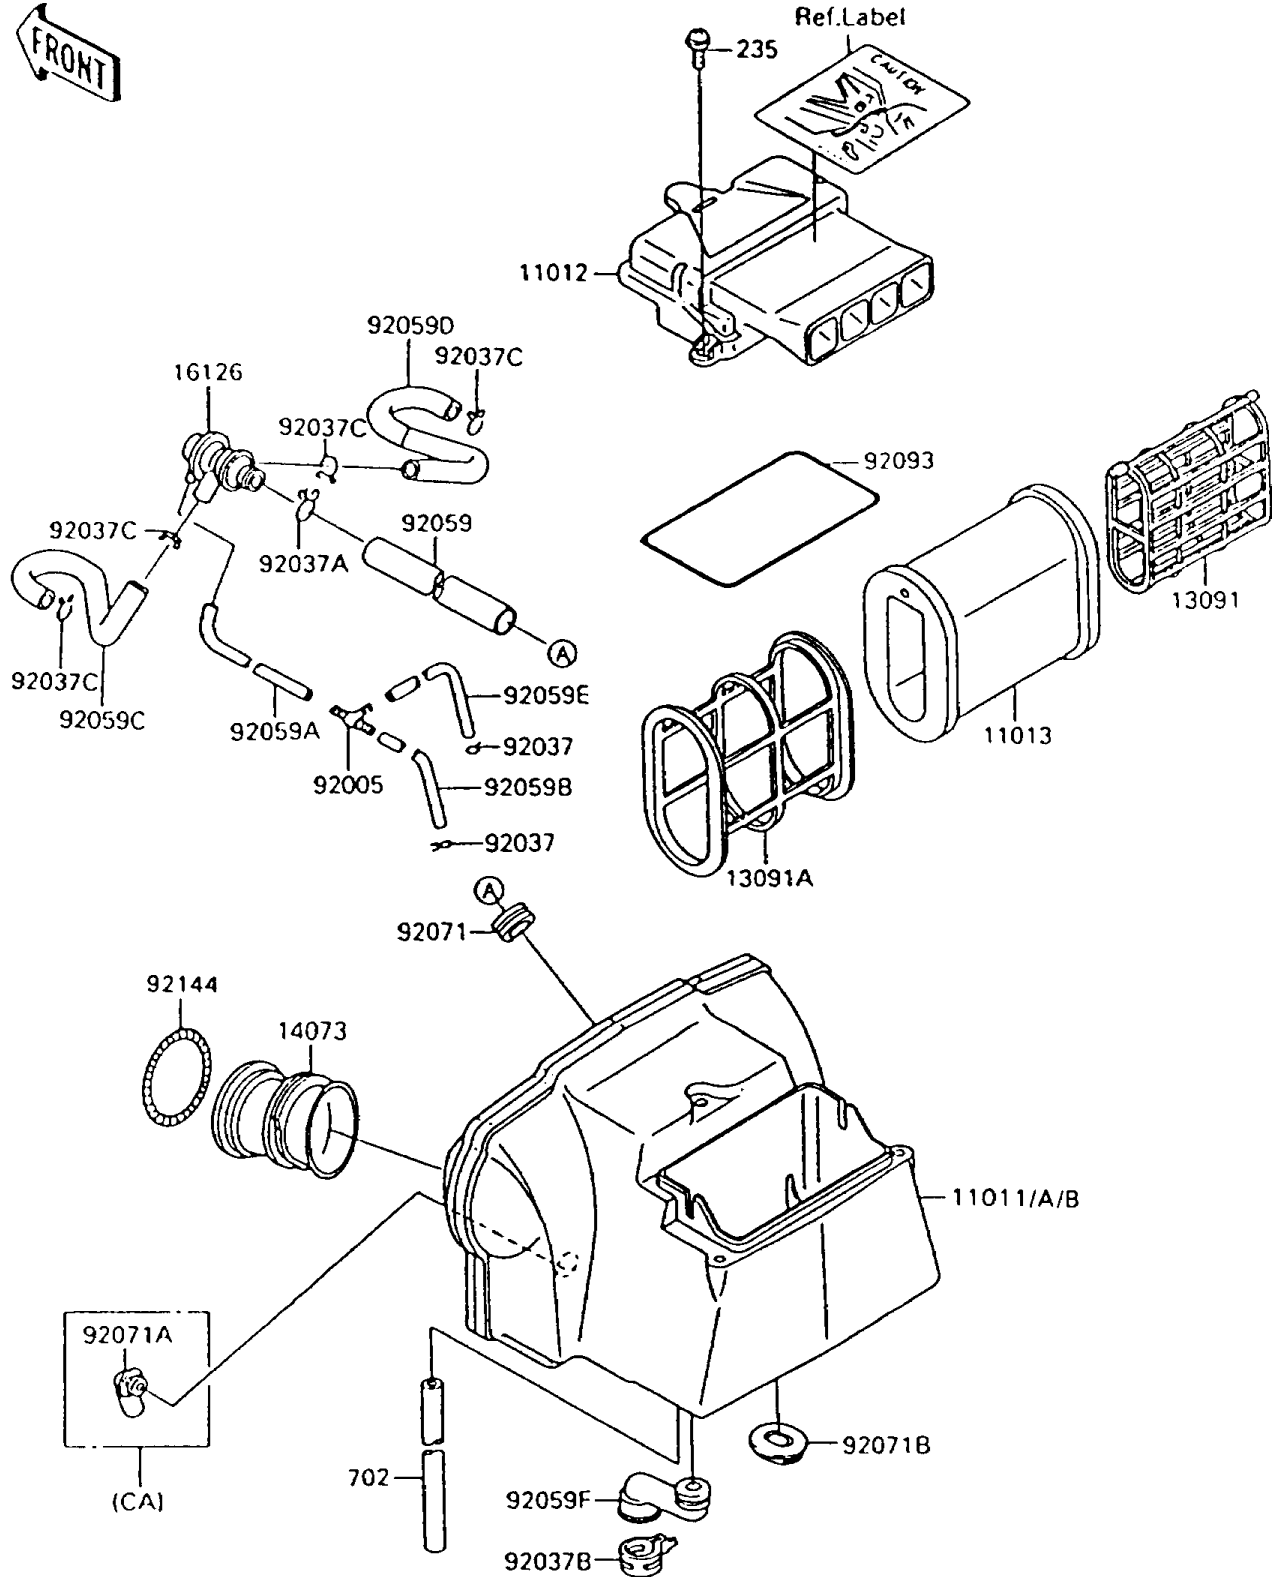

# 1996 Ninja® 600R PARTS DIAGRAM

Air Cleaner

E1130-0245

# 1996 Ninja® 600R PARTS LIST

## Air Cleaner

ITEM NAME	PART NUMBER	QUANTITY
CASE-AIR FILTER (Ref # 11011)	11011-1252	1
CASE-AIR FILTER (Ref # 11011A)	11011-1253	1
CASE-AIR FILTER (Ref # 11011B)	11011-1256	1
CAP,AIR FILTER (Ref # 11012)	11012-1619	1
ELEMENT-AIR FILTER (Ref # 11013)	11013-1154	1
HOLDER,ELEMENT (Ref # 13091)	13091-1467	1
HOLDER,ELEMENT (Ref # 13091A)	13091-1468	1
DUCT,CARBURETOR (Ref # 14073)	14073-1211	4
VALVE,AIR SWITCH (Ref # 16126)	16126-1005	1
FITTING,TUBE,T-TYPE (Ref # 92005)	92005-1017	1
CLAMP,TUBE (Ref # 92037)	92037-072	2
CLAMP,TUBE (Ref # 92037A)	92037-1076	1
CLAMP (Ref # 92037B)	92037-1730	1
CLAMP,TUBE (Ref # 92037C)	92037-213	4
TUBE,19X25X260 (Ref # 92059)	92059-1031	1
TUBE,4X9X220 (Ref # 92059A)	92059-1040	1
TUBE,4X9X80 (Ref # 92059B)	92059-1365	1
TUBE,AIR SWITCH VALVE,LH (Ref # 92059C)	92059-1674	1
TUBE,AIR SWITCH VALVE,RH (Ref # 92059D)	92059-1675	1
TUBE,4X9X260 (Ref # 92059E)	92059-1712	1
TUBE,BREATHER (Ref # 92059F)	92059-1798	1
GROMMET,AIR FILTER (Ref # 92071)	92071-1013	1
GROMMET,AIR FILTER (Ref # 92071A)	92071-1114	1
GROMMET,AIR FILTER (Ref # 92071B)	92071-1123	1
SEAL,AIR FILTER CAP (Ref # 92093)	92093-1212	1
SPRING,AIR FILTER DUCT (Ref # 92144)	92144-1771	4
SCREW-PAN-WP-CROS (Ref # 235)	235B0616	2
TUBE-RUBBER (Ref # 702)	702A05100	1