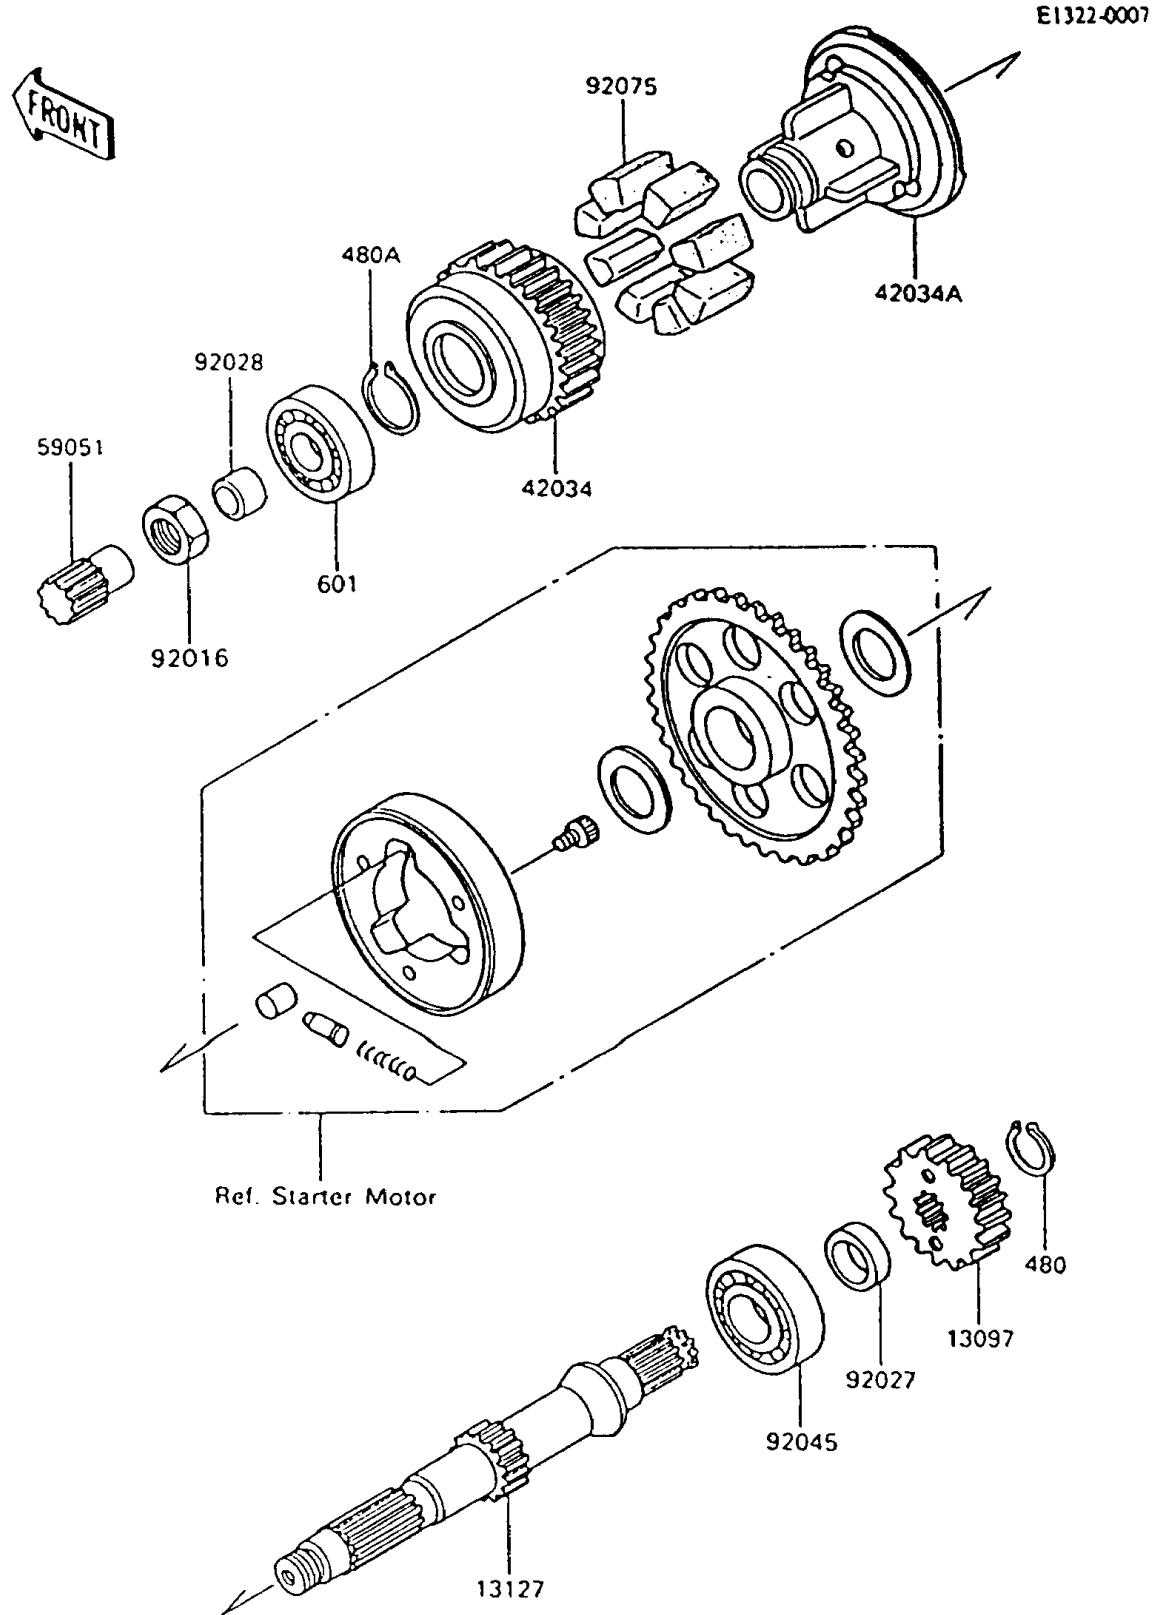

# 1995 Ninja® 600R PARTS DIAGRAM

## Secondary Shaft

### Secondary Shaft

ITEM NAME	PART NUMBER	QUANTITY
GEAR-PRIMARY SPUR,28T (Ref # 13097)	13097-1141	1
SHAFT,SECONDARY (Ref # 13127)	13127-1123	1
COUPLING,OUTER,SECONDARY SHAFT (Ref # 42034)	42034-1004	1
COUPLING,INNER,SECONDARY SHAFT (Ref # 42034A)	42034-1005	1
GEAR-SPUR,10T,SECONDARY (Ref # 59051)	59051-1137	1
NUT,20MM (Ref # 92016)	92016-028	1
COLLAR,22X34X7.3 (Ref # 92027)	92027-1438	1
BUSHING,20X25X16.6 (Ref # 92028)	92028-1037	1
BEARING-BALL,#63/22X (Ref # 92045)	92045-1017	1
DAMPER,COUPLING (Ref # 92075)	92075-1070	8
CIRCLIP-TYPE-C,22MM (Ref # 480)	480J2200	1
CIRCLIP-TYPE-C,28MM (Ref # 480A)	480J2800	1
BEARING-BALL,#6205C3 (Ref # 601)	601B6205	1