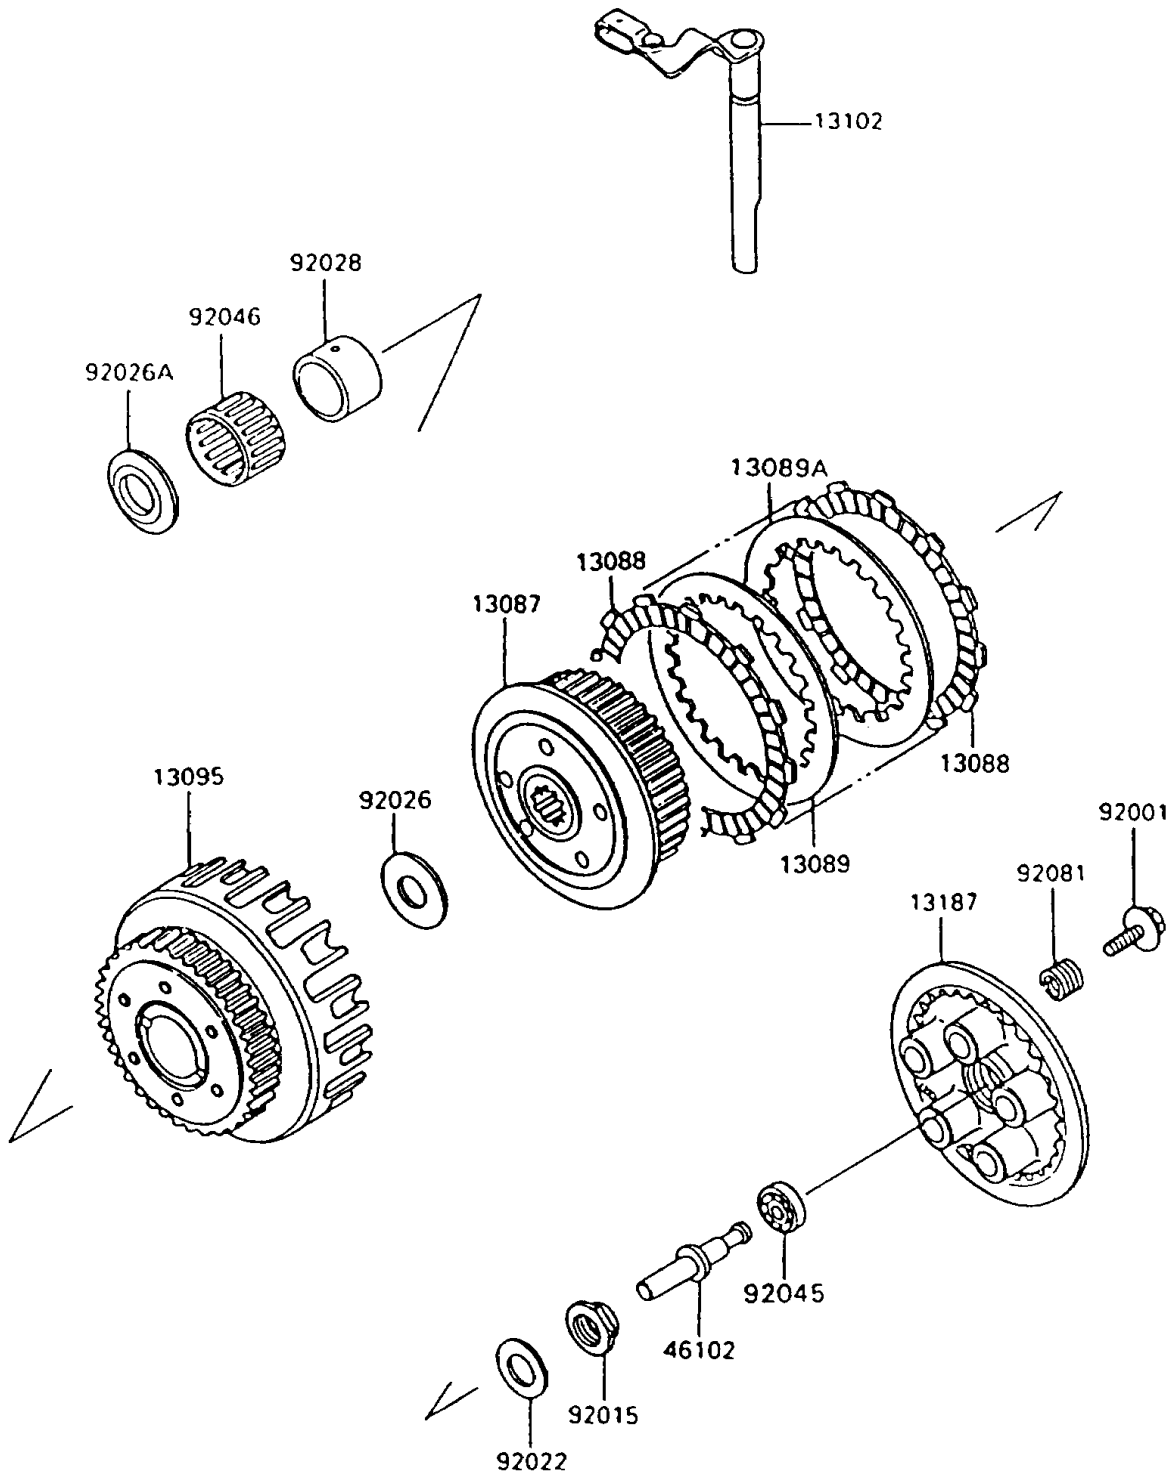

1995 Ninja® 600R PARTS DIAGRAM

Clutch

E1350-0130

1995 Ninja® 600R PARTS LIST

Clutch

ITEM NAME	PART NUMBER	QUANTITY
HUB-CLUTCH (Ref # 13087)	13087-1162	1
PLATE-FRICTION (Ref # 13088)	13088-040	7
PLATE-CLUTCH,T=2.0 (Ref # 13089)	13089-026	5
PLATE-CLUTCH,T=2.6 (Ref # 13089A)	13089-1067	1
HOUSING-COMP-CLUTCH (Ref # 13095)	13095-1128	1
RELEASE-COMP-CLUTCH (Ref # 13102)	13102-1089	1
PLATE-CLUTCH OPERATING (Ref # 13187)	13187-1012	1
ROD,CLUTCH (Ref # 46102)	46102-1030	1
BOLT,FLANGED,6X18 (Ref # 92001)	92001-1066	5
NUT,20MM (Ref # 92015)	92015-1555	1
WASHER,20.3X36X2.3 (Ref # 92022)	92022-1116	1
SPACER,25.5X47X2.5 (Ref # 92026)	92026-022	1
SPACER,THRUST,T=5.5 (Ref # 92026A)	92026-116	1
BUSHING,25X32X23.6 (Ref # 92028)	92028-178	1
BEARING-BALL,6001C3ML01 (Ref # 92045)	92045-1235	1
BEARING-NEEDLE,KTV323723 (Ref # 92046)	92046-028	1
SPRING,CLUTCH (Ref # 92081)	92081-139	5