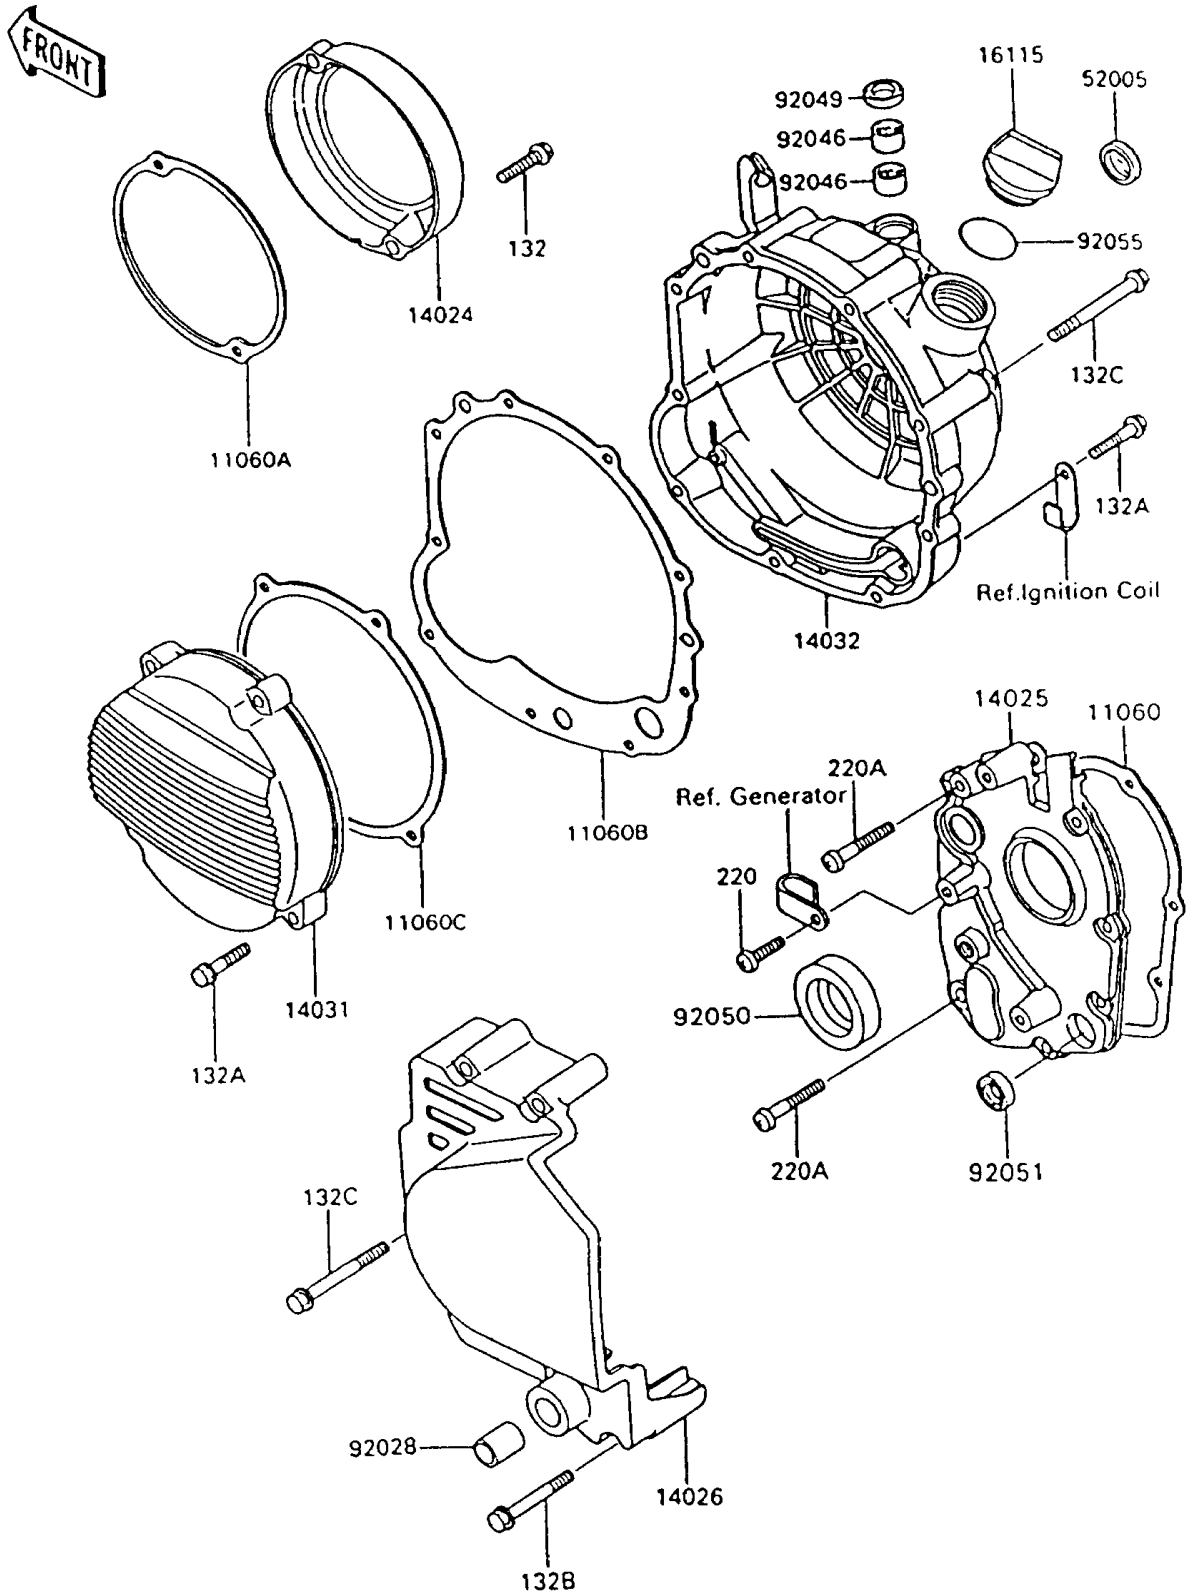

# 1995 Ninja® 600R PARTS DIAGRAM

Engine Cover(s)

E1431-0218

# 1995 Ninja® 600R PARTS LIST

## Engine Cover(s)

ITEM NAME	PART NUMBER	QUANTITY
GASKET,TRANSMISSION COVER (Ref # 11060)	11060-1056	1
GASKET,PULSING COIL COVER (Ref # 11060A)	11060-1098	1
GASKET,CLUTCH COVER (Ref # 11060B)	11060-1148	1
GASKET,GENERATOR COVER (Ref # 11060C)	11060-1150	1
COVER,PULSING COIL (Ref # 14024)	14024-1425	1
COVER,TRANSMISSION (Ref # 14025)	14025-1700	1
COVER-CHAIN (Ref # 14026)	14026-1134	1
COVER-GENERATOR (Ref # 14031)	14031-1208	1
COVER-CLUTCH (Ref # 14032)	14032-1254	1
CAP-OIL FILLER (Ref # 16115)	16115-1009	1
GAUGE,OIL LEVEL (Ref # 52005)	52005-1009	1
BUSHING,13X15X20 (Ref # 92028)	92028-1251	1
BEARING-NEEDLE,HK1210 (Ref # 92046)	92046-1010	2
SEAL-OIL,TB12205.5 (Ref # 92049)	92049-1271	1
SEAL-OIL,SC325210 (Ref # 92050)	92050-024	1
SEAL-OIL,TB13225.5 (Ref # 92051)	92051-005	1
RING-O,31.5X2.6 (Ref # 92055)	92055-049	1
BOLT-FLANGED-SMALL (Ref # 132)	132J0625	2
BOLT-FLANGED-SMALL (Ref # 132A)	132J0630	8
BOLT-FLANGED-SMALL (Ref # 132B)	132J0650	1
BOLT-FLANGED-SMALL (Ref # 132C)	132J0660	8
SCREW-PAN-CROS,6X20,WHITE (Ref # 220)	220B0620	5
SCREW-PAN-CROS,6X40 (Ref # 220A)	220B0640	2