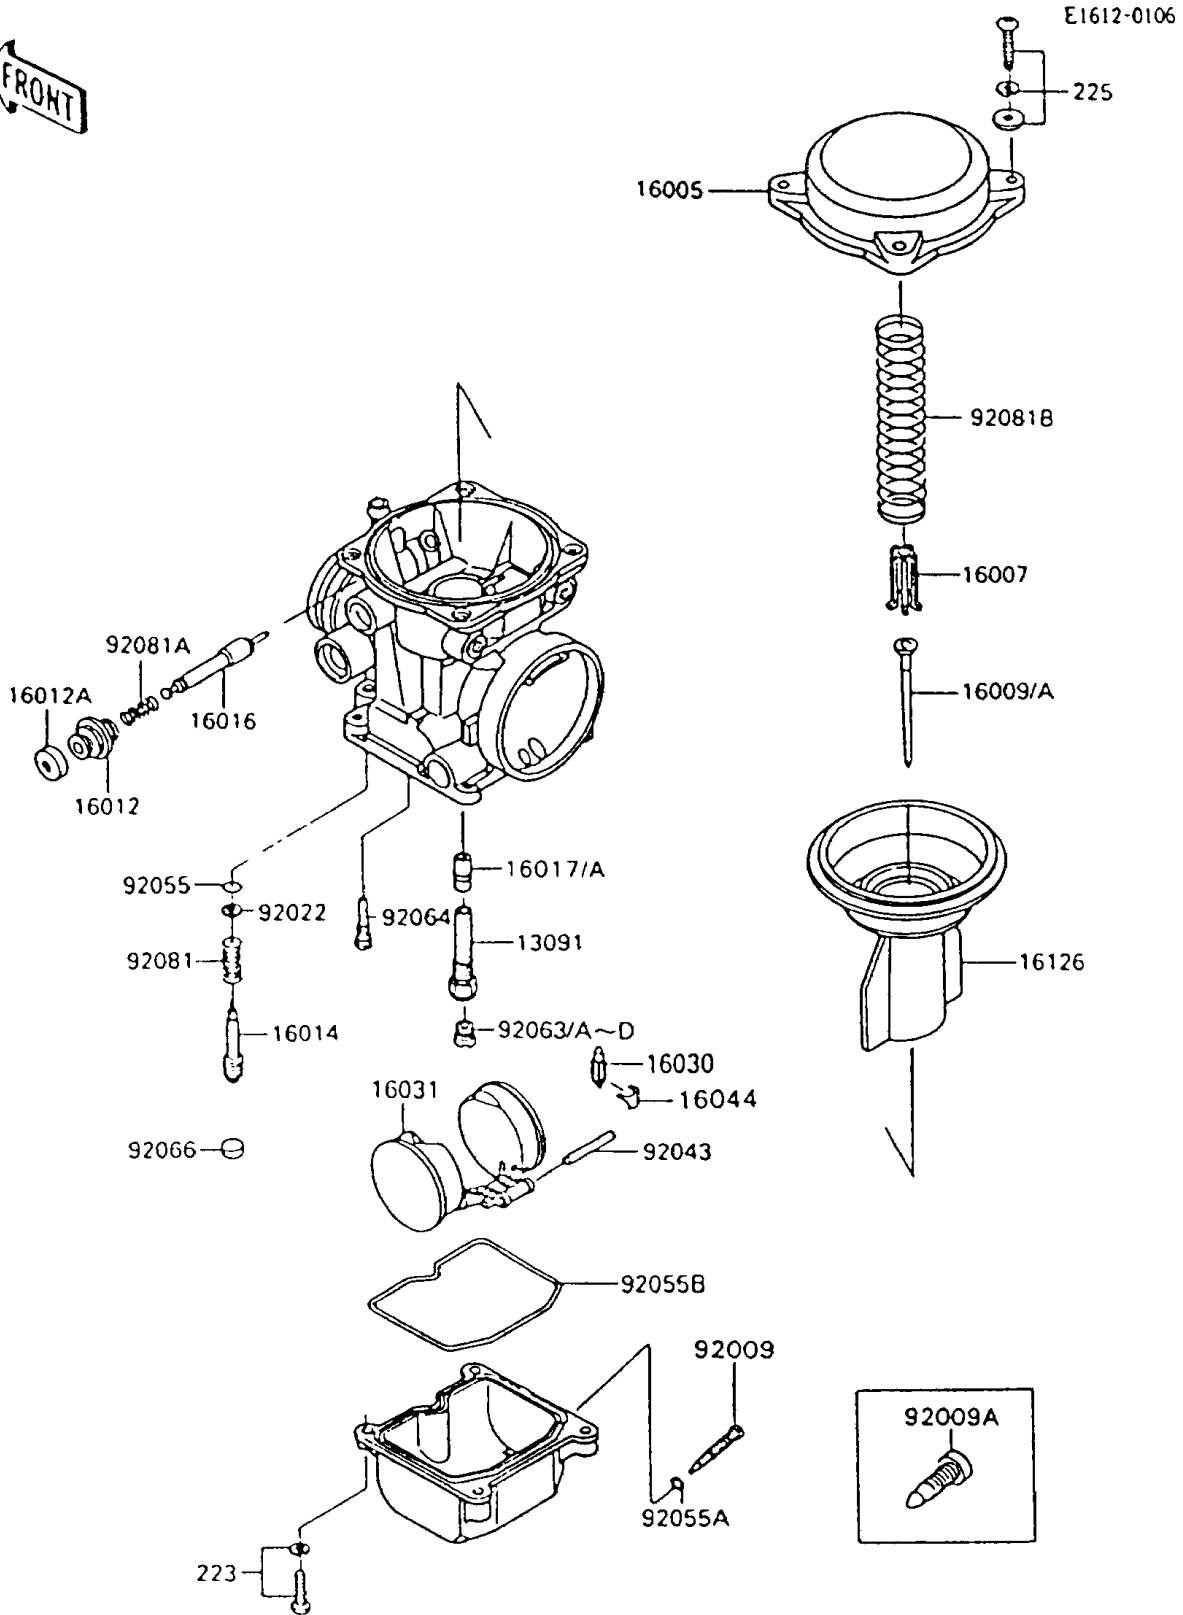

1995 Ninja® 600R PARTS DIAGRAM

Carburetor Parts

1995 Ninja® 600R PARTS LIST

Carburetor Parts

ITEM NAME	PART NUMBER	QUANTITY
HOLDER,NEEDLE JET (Ref # 13091)	13091-1406	4
TOP-CHAMBER,MIXING (Ref # 16005)	16005-1056	4
SEAT-SPRING,THROTTLE VALVE (Ref # 16007)	16007-1120	4
NEEDLE-JET,N52Q (Ref # 16009)	16009-1354	4
NEEDLE-JET,N52R (Ref # 16009A)	16009-1355	4
CAP-STARTER PLUNGER (Ref # 16012)	16012-1051	4
CAP-STARTER PLUNGER (Ref # 16012A)	16012-1052	4
SCREW-PILOT AIR (Ref # 16014)	16014-1054	4
PLUNGER,STARTER (Ref # 16016)	16016-1061	4
JET-NEEDLE (Ref # 16017)	16017-1285	4
JET-NEEDLE,01D34 (Ref # 16017A)	16017-1286	4
VALVE-FLOAT (Ref # 16030)	16030-1007	4
FLOAT (Ref # 16031)	16031-1056	4
CLAMP,FLOAT VALVE (Ref # 16044)	16044-007	4
VALVE,VACUUM (Ref # 16126)	16126-1160	4
SCREW,DRAIN,M6X1.0 (Ref # 92009)	92009-1095	4
SCREW,DRAIN,M6X0.75 (Ref # 92009A)	92009-1551	4
WASHER,PLAIN (Ref # 92022)	92022-1003	4
PIN,FLOAT (Ref # 92043)	92043-1207	4
RING-O,PILOT ADJUST (Ref # 92055)	92055-1002	4
RING-O,DRAIN SCREW (Ref # 92055A)	92055-1053	4
RING-O,FLOAT CHAMBER (Ref # 92055B)	92055-1222	4
JET-MAIN,2ND,#100 (Ref # 92063)	92063-1008	4
JET-MAIN,2ND,#105 (Ref # 92063A)	92063-1009	4
JET-MAIN,#110 (Ref # 92063B)	92063-1114	4
JET-MAIN,#102 (Ref # 92063C)	92063-1115	4
JET-MAIN,#108 (Ref # 92063D)	92063-1116	4
JET-PILOT,#35 (Ref # 92064)	92064-1035	4
PLUG,PILOT AIR SCREW,6.9X2 (Ref # 92066)	92066-1051	4

1995 Ninja® 600R PARTS LIST

Carburetor Parts

ITEM NAME	PART NUMBER	QUANTITY
SPRING,PILOT ADJUST SCREW (Ref # 92081)	92081-1002	4
SPRING,STARTER PLUNGER (Ref # 92081A)	92081-1761	4
SPRING,VACUUM VALVE (Ref # 92081B)	92081-1775	4
SCREW-PAN-WS-CROS (Ref # 223)	223C0416	16
SCREW-PAN-WSP-CROS (Ref # 225)	225C0418	15