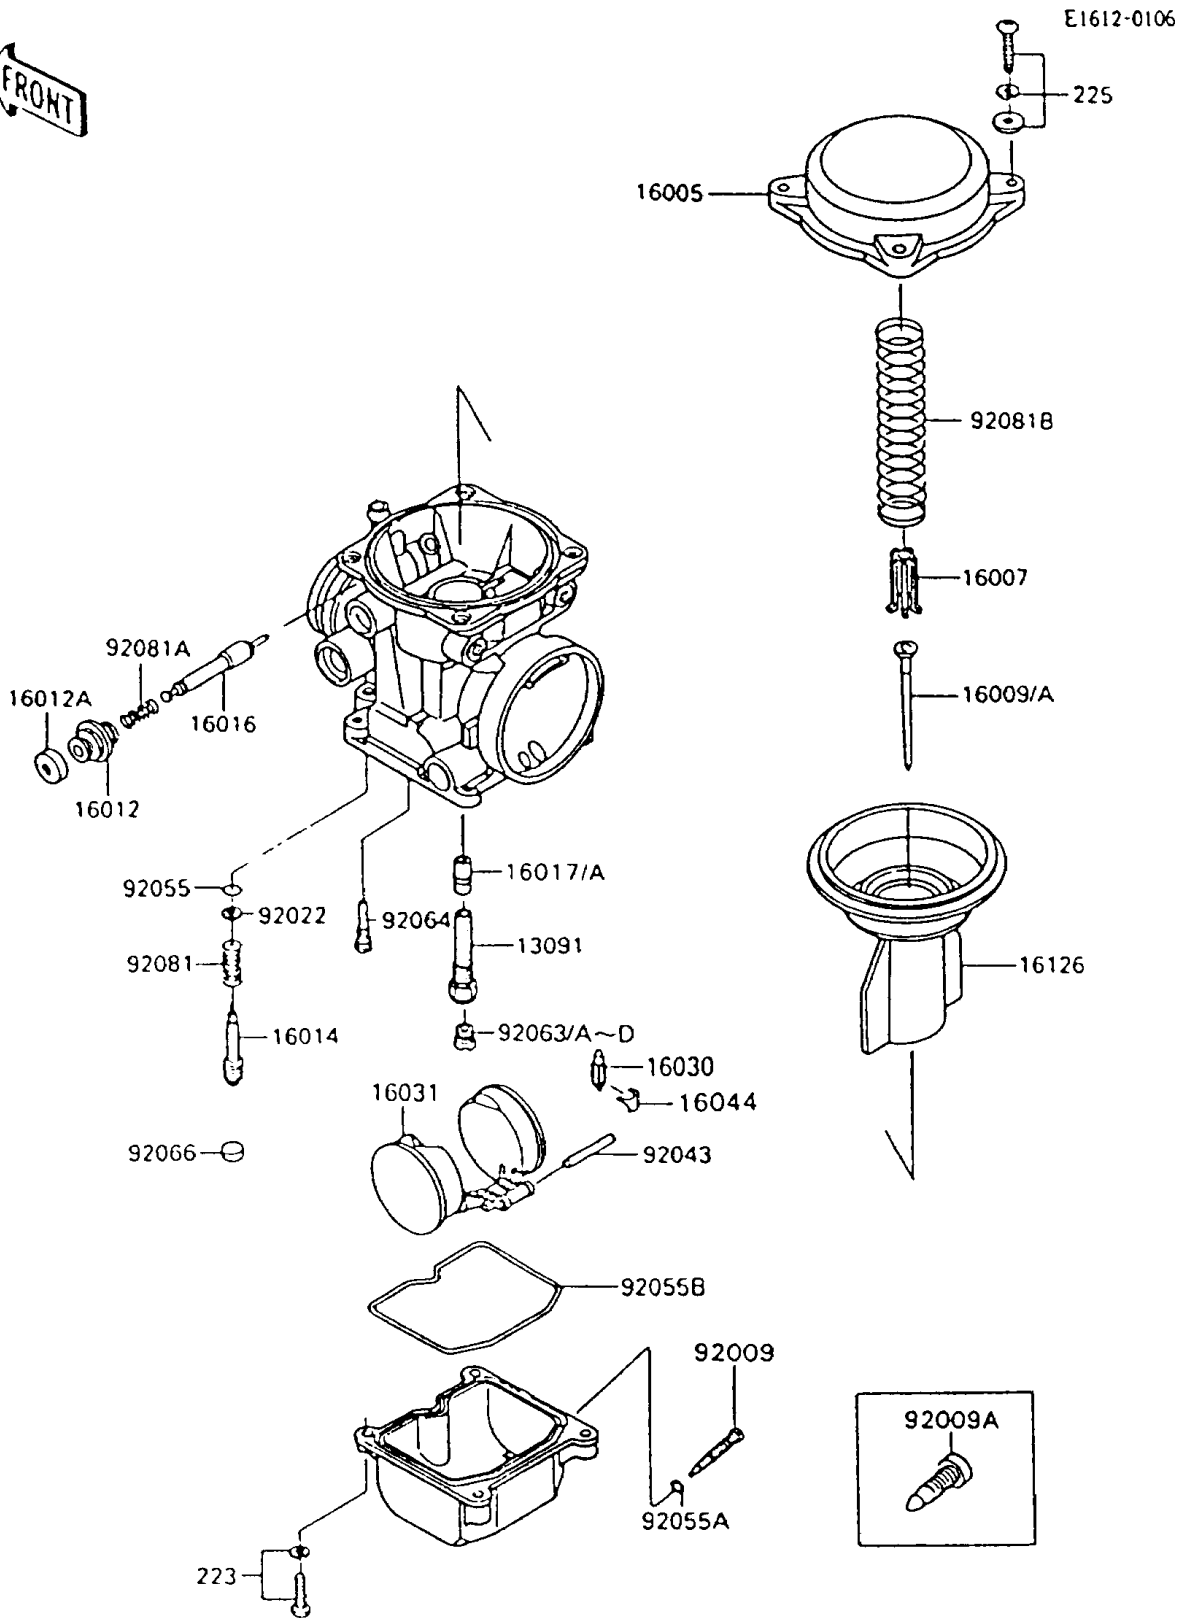

# 1996 Ninja® 600R PARTS DIAGRAM

Carburetor Parts

## Carburetor Parts

ITEM NAME	PART NUMBER	QUANTITY
HOLDER,NEEDLE JET (Ref # 13091)	13091-1406	4
TOP-CHAMBER,MIXING (Ref # 16005)	16005-1056	4
SEAT-SPRING,THROTTLE VALVE (Ref # 16007)	16007-1120	4
NEEDLE-JET,N52Q (Ref # 16009)	16009-1354	4
NEEDLE-JET,N52R (Ref # 16009A)	16009-1355	4
CAP-STARTER PLUNGER (Ref # 16012)	16012-1051	4
CAP-STARTER PLUNGER (Ref # 16012A)	16012-1052	4
SCREW-PILOT AIR (Ref # 16014)	16014-1054	4
PLUNGER,STARTER (Ref # 16016)	16016-1061	4
JET-NEEDLE (Ref # 16017)	16017-1285	4
JET-NEEDLE,01D34 (Ref # 16017A)	16017-1286	4
VALVE-FLOAT (Ref # 16030)	16030-1007	4
FLOAT (Ref # 16031)	16031-1056	4
CLAMP,FLOAT VALVE (Ref # 16044)	16044-007	4
VALVE,VACUUM (Ref # 16126)	16126-1160	4
SCREW,DRAIN,M6X1.0 (Ref # 92009)	92009-1095	4
SCREW,DRAIN,M6X0.75 (Ref # 92009A)	92009-1551	4
WASHER,PLAIN (Ref # 92022)	92022-1003	4
PIN,FLOAT (Ref # 92043)	92043-1207	4
RING-O,PILOT ADJUST (Ref # 92055)	92055-1002	4
RING-O,DRAIN SCREW (Ref # 92055A)	92055-1053	4
RING-O,FLOAT CHAMBER (Ref # 92055B)	92055-1222	4
JET-MAIN,2ND,#100 (Ref # 92063)	92063-1008	4
JET-MAIN,2ND,#105 (Ref # 92063A)	92063-1009	4
JET-MAIN,#110 (Ref # 92063B)	92063-1114	4
JET-MAIN,#102 (Ref # 92063C)	92063-1115	4
JET-MAIN,#108 (Ref # 92063D)	92063-1116	4
JET-PILOT,#35 (Ref # 92064)	92064-1035	4
PLUG,PILOT AIR SCREW,6.9X2 (Ref # 92066)	92066-1051	4

## Carburetor Parts

ITEM NAME	PART NUMBER	QUANTITY
SPRING,PILOT ADJUST SCREW (Ref # 92081)	92081-1002	4
SPRING,STARTER PLUNGER (Ref # 92081A)	92081-1761	4
SPRING,VACUUM VALVE (Ref # 92081B)	92081-1775	4
SCREW-PAN-WS-CROS (Ref # 223)	223C0416	16
SCREW-PAN-WSP-CROS (Ref # 225)	225C0418	15