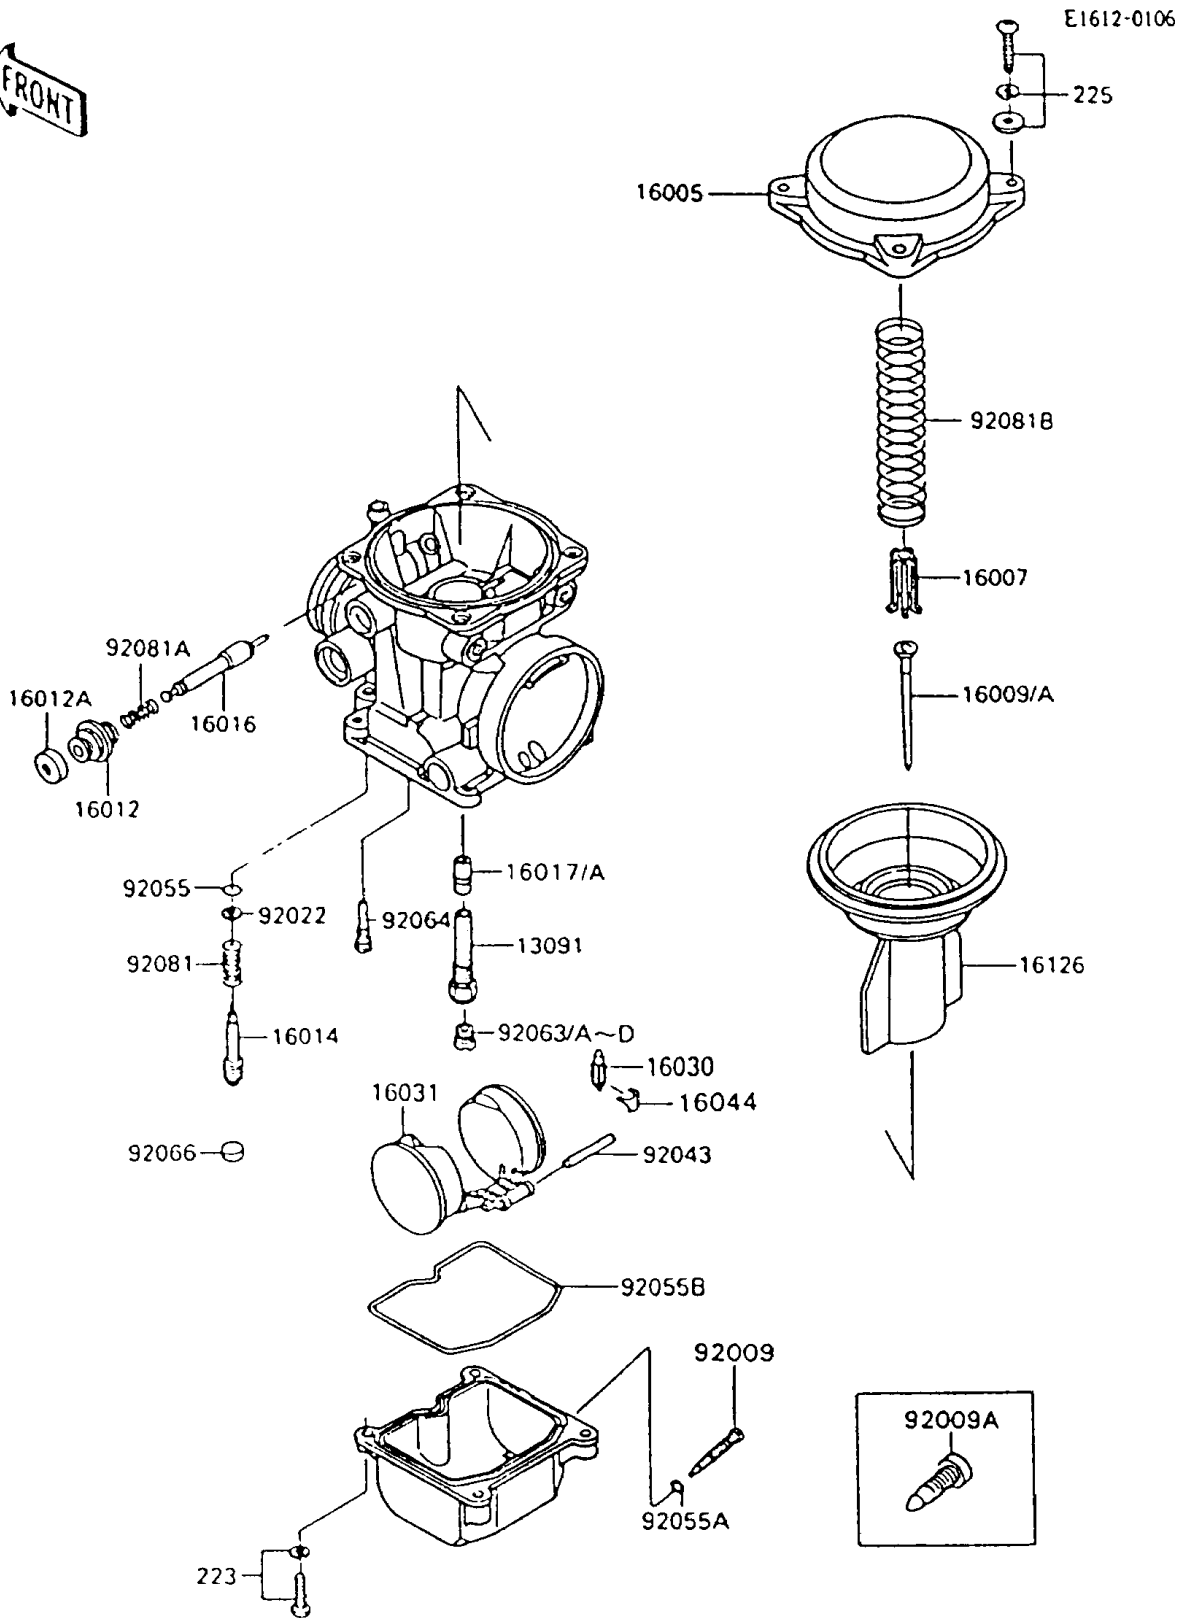

1996 Ninja® 600R PARTS DIAGRAM

Carburetor Parts

1996 Ninja® 600R PARTS LIST

Carburetor Parts

ITEM NAME	PART NUMBER	QUANTITY
HOLDER,NEEDLE JET (Ref # 13091)	13091-1406	4
TOP-CHAMBER,MIXING (Ref # 16005)	16005-1056	4
SEAT-SPRING,THROTTLE VALVE (Ref # 16007)	16007-1120	4
NEEDLE-JET,N52Q (Ref # 16009)	16009-1354	4
NEEDLE-JET,N52R (Ref # 16009A)	16009-1355	4
CAP-STARTER PLUNGER (Ref # 16012)	16012-1051	4
CAP-STARTER PLUNGER (Ref # 16012A)	16012-1052	4
SCREW-PILOT AIR (Ref # 16014)	16014-1054	4
PLUNGER,STARTER (Ref # 16016)	16016-1061	4
JET-NEEDLE (Ref # 16017)	16017-1285	4
JET-NEEDLE,01D34 (Ref # 16017A)	16017-1286	4
VALVE-FLOAT (Ref # 16030)	16030-1007	4
FLOAT (Ref # 16031)	16031-1056	4
CLAMP,FLOAT VALVE (Ref # 16044)	16044-007	4
VALVE,VACUUM (Ref # 16126)	16126-1160	4
SCREW,DRAIN,M6X1.0 (Ref # 92009)	92009-1095	4
SCREW,DRAIN,M6X0.75 (Ref # 92009A)	92009-1551	4
WASHER,PLAIN (Ref # 92022)	92022-1003	4
PIN,FLOAT (Ref # 92043)	92043-1207	4
RING-O,PILOT ADJUST (Ref # 92055)	92055-1002	4
RING-O,DRAIN SCREW (Ref # 92055A)	92055-1053	4
RING-O,FLOAT CHAMBER (Ref # 92055B)	92055-1222	4
JET-MAIN,2ND,#100 (Ref # 92063)	92063-1008	4
JET-MAIN,2ND,#105 (Ref # 92063A)	92063-1009	4
JET-MAIN,#110 (Ref # 92063B)	92063-1114	4
JET-MAIN,#102 (Ref # 92063C)	92063-1115	4
JET-MAIN,#108 (Ref # 92063D)	92063-1116	4
JET-PILOT,#35 (Ref # 92064)	92064-1035	4
PLUG,PILOT AIR SCREW,6.9X2 (Ref # 92066)	92066-1051	4

1996 Ninja® 600R PARTS LIST

Carburetor Parts

ITEM NAME	PART NUMBER	QUANTITY
SPRING,PILOT ADJUST SCREW (Ref # 92081)	92081-1002	4
SPRING,STARTER PLUNGER (Ref # 92081A)	92081-1761	4
SPRING,VACUUM VALVE (Ref # 92081B)	92081-1775	4
SCREW-PAN-WS-CROS (Ref # 223)	223C0416	16
SCREW-PAN-WSP-CROS (Ref # 225)	225C0418	15