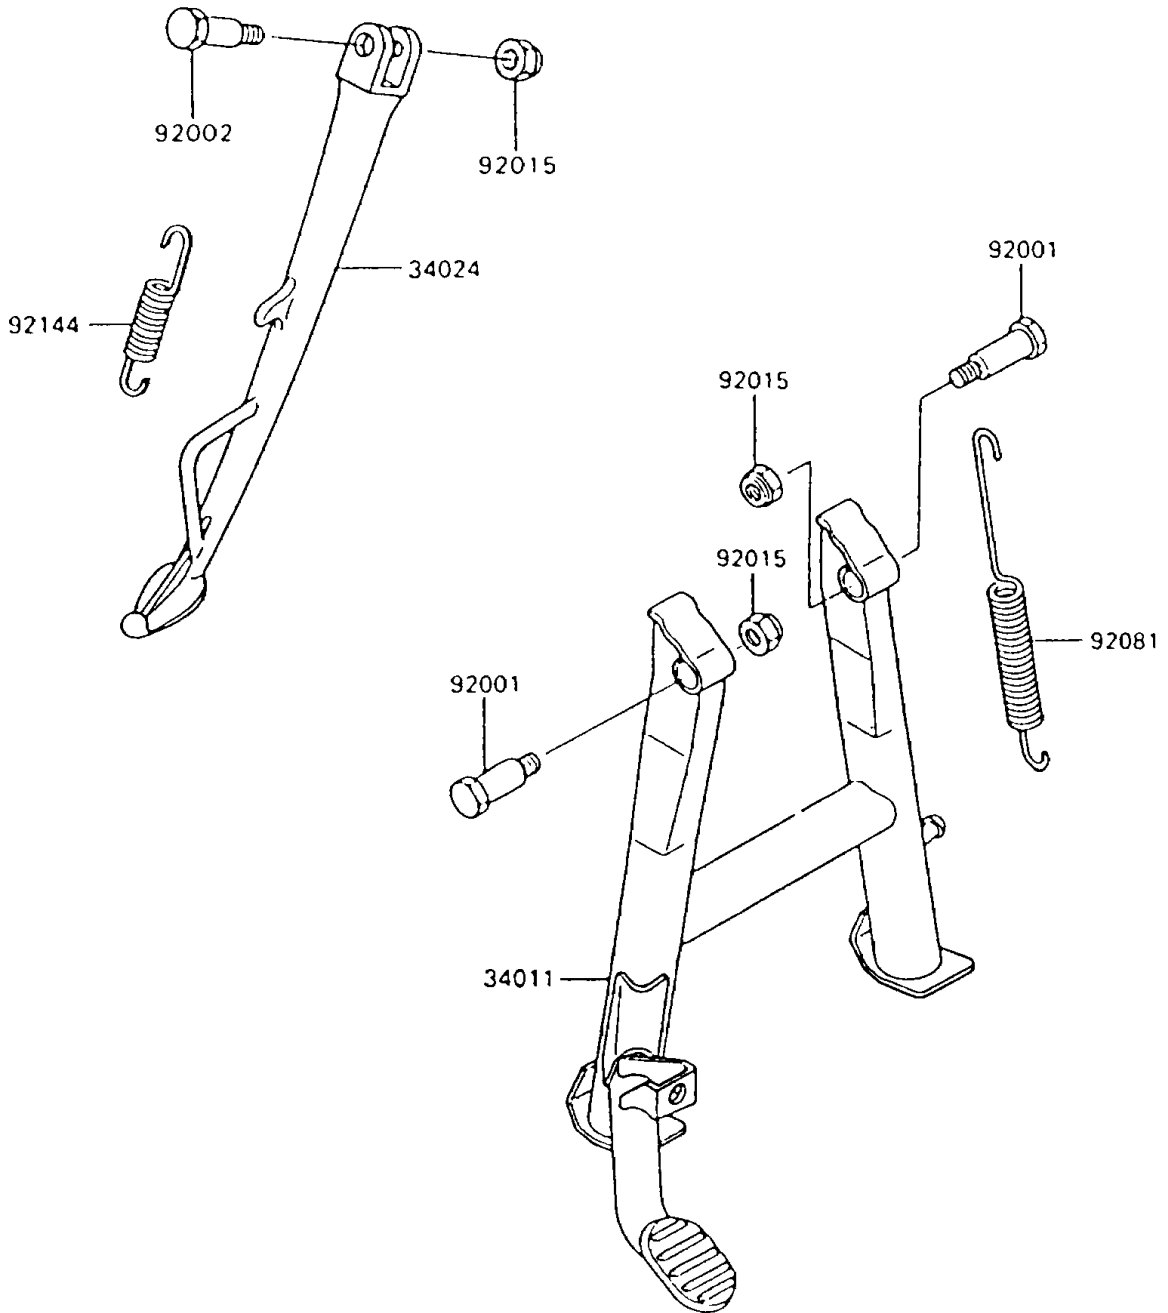

1996 Ninja® 600R PARTS DIAGRAM

Stand(s)

F2190-0181

1996 Ninja® 600R PARTS LIST

Stand(s)

ITEM NAME	PART NUMBER	QUANTITY
STAND-CENTER (Ref # 34011)	34011-1136	1
STAND-SIDE (Ref # 34024)	34024-1228	1
BOLT,CENTER STAND (Ref # 92001)	92001-1214	2
BOLT,SIDE STAND (Ref # 92002)	92002-1813	1
NUT,LOCK,10MM,BLACK (Ref # 92015)	92015-1188	3
SPRING,CENTER STAND (Ref # 92081)	92081-1834	1
SPRING,SIDE STAND (Ref # 92144)	92144-1127	1