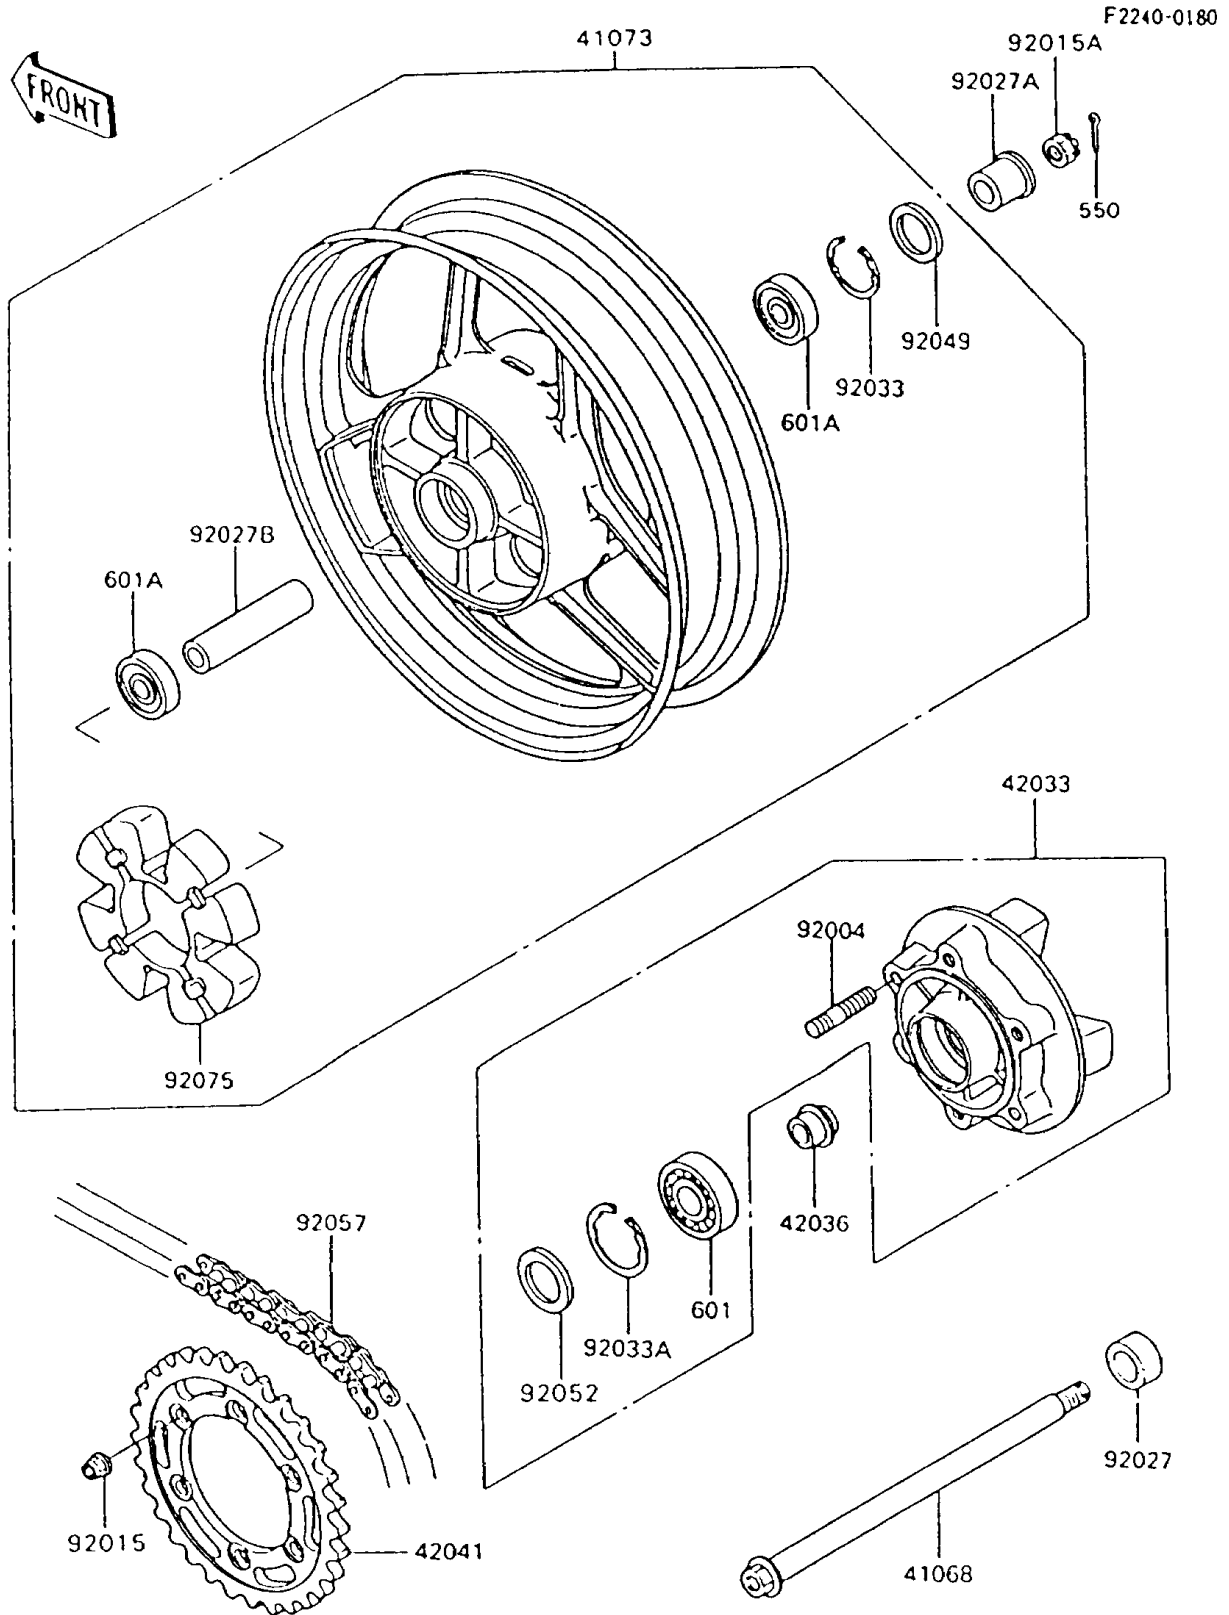

1996 Ninja® 600R PARTS DIAGRAM

Rear Wheel/Chain

1996 Ninja® 600R PARTS LIST

Rear Wheel/Chain

| ITEM NAME | PART NUMBER | QUANTITY |
|---|---------------|----------|
| AXLE,RR (Ref # 41068) | 41068-1232 | 1 |
| WHEEL-ASSY,RR,BLUE VIOLET (Ref # 41073) | 41073-1576-5G | 1 |
| COUPLING-ASSY,RR HUB (Ref # 42033) | 42033-1114 | 1 |
| SLEEVE,RR HUB,L=26 (Ref # 42036) | 42036-1149 | 1 |
| SPROCKET-HUB,39T (Ref # 42041) | 42041-1287 | 1 |
| STUD,10X24 (Ref # 92004) | 92004-1146 | 6 |
| NUT,10MM (Ref # 92015) | 92015-1720 | 6 |
| NUT,CASTLE,16MM (Ref # 92015A) | 92015-1947 | 1 |
| COLLAR,RR AXLE,L=20 (Ref # 92027) | 92027-1874 | 1 |
| COLLAR,RR AXLE,L=28 (Ref # 92027A) | 92027-1875 | 1 |
| COLLAR,L=106 (Ref # 92027B) | 92027-1876 | 1 |
| RING-SNAP,47MM (Ref # 92033) | 92033-1042 | 1 |
| RING-SNAP,52MM (Ref # 92033A) | 92033-1043 | 1 |
| SEAL-OIL,BJN28475 (Ref # 92049) | 92049-1056 | 1 |
| SEAL-OIL,TWC35527 (Ref # 92052) | 92052-006 | 1 |
| CHAIN,DRIVE,EK50MV-OX102L (Ref # 92057) | 92057-1232 | 1 |
| DAMPER,SHOCK,RR HUB (Ref # 92075) | 92075-1687 | 1 |
| PIN-COTTER,4.0X35 (Ref # 550) | 550D4035 | 1 |
| BEARING-BALL,#6205G (Ref # 601) | 601B6205G | 1 |
| BEARING-BALL,#6303UUC3 (Ref # 601A) | 601B6303UU | 2 |