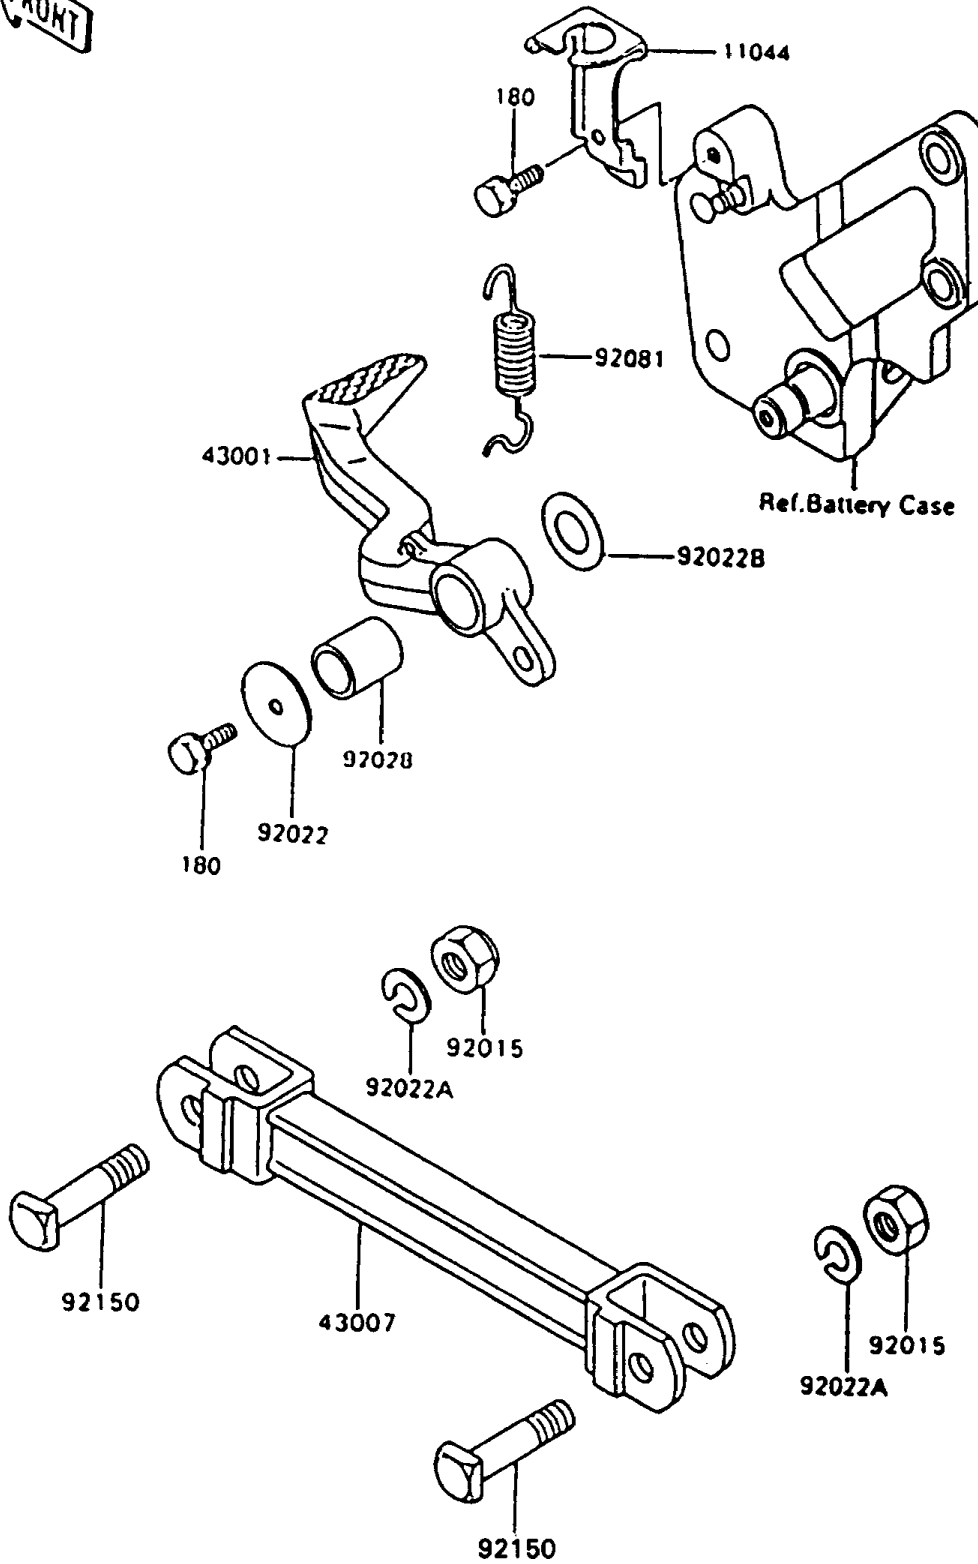

# 1995 Ninja® 600R PARTS DIAGRAM

Brake Pedal/Torque Link

F2260-0155

## 1995 Ninja® 600R PARTS LIST

### Brake Pedal/Torque Link

ITEM NAME	PART NUMBER	QUANTITY
BRACKET,RR BRAKE SWITCH (Ref # 11044)	11044-1107	1
LEVER-BRAKE,PEDAL (Ref # 43001)	43001-1224	1
ROD-TORQUE (Ref # 43007)	43007-1171	1
NUT,LOCK,10MM (Ref # 92015)	92015-1962	2
WASHER,7X28X1.6 (Ref # 92022)	92022-1282	1
WASHER,SPRING,10MM (Ref # 92022A)	92022-1540	2
WASHER,15.3X24X1 (Ref # 92022B)	92022-326	1
BUSHING,BRAKE PEDAL (Ref # 92028)	92028-1282	1
SPRING,BRAKE PEDAL (Ref # 92081)	92081-1833	1
BOLT,10X37 (Ref # 92150)	92150-1901	2
BOLT-UPSET-WS (Ref # 180)	180H0614	2