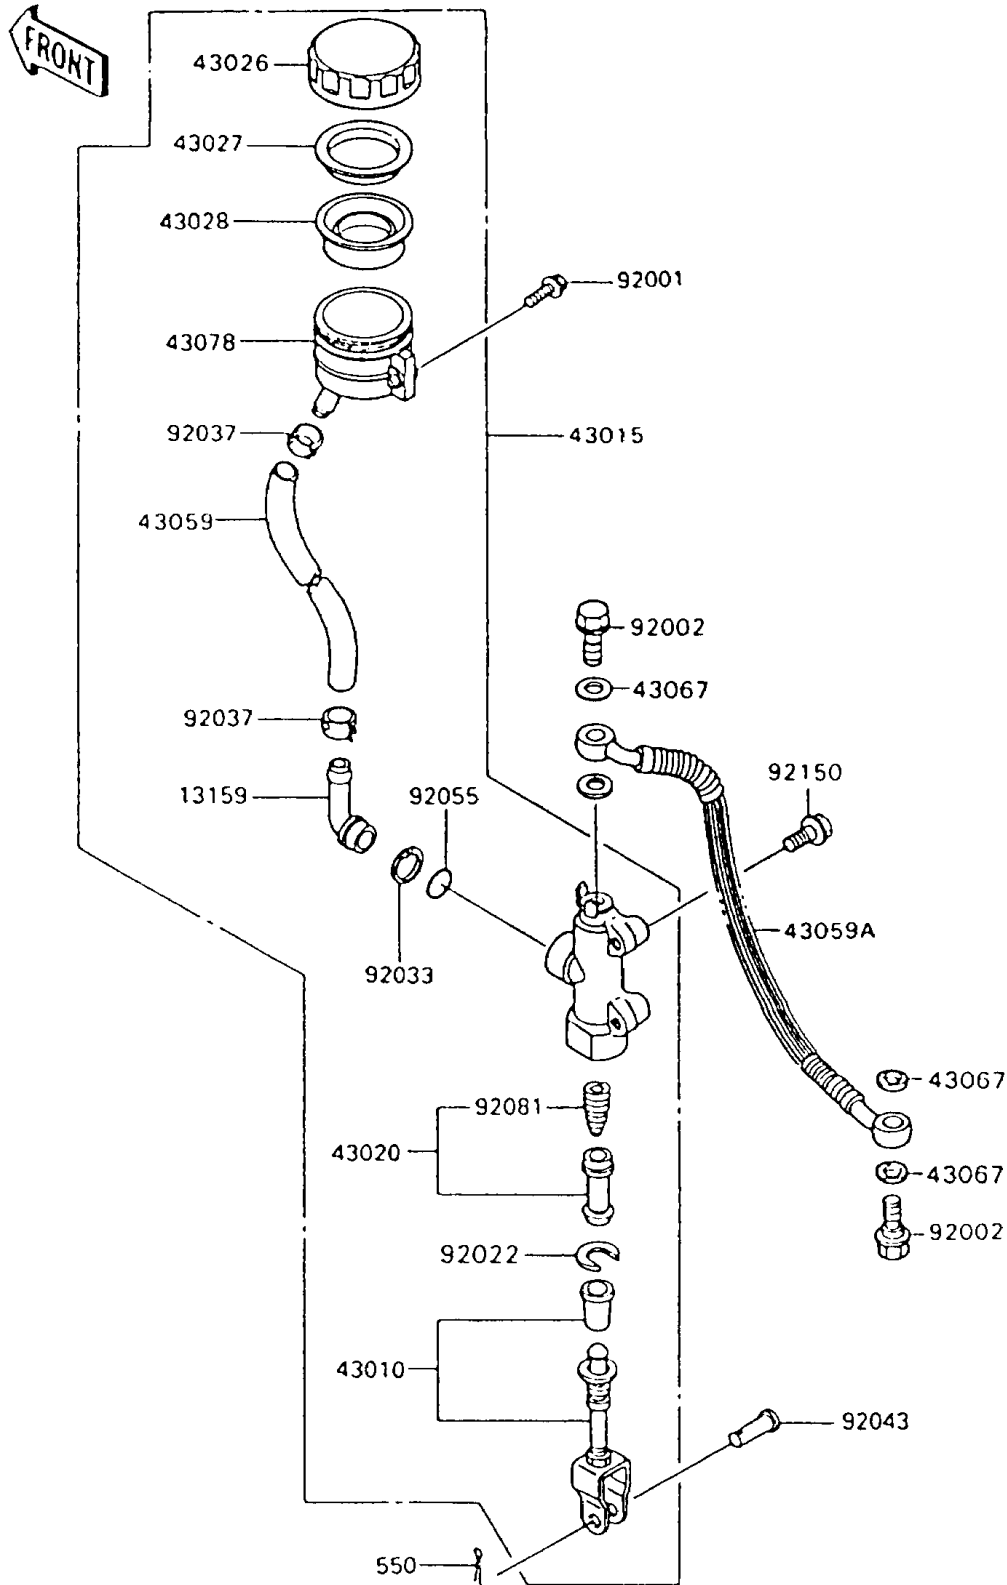

1995 Ninja® 600R PARTS DIAGRAM

Rear Master Cylinder

F2293-0077

1995 Ninja® 600R PARTS LIST

Rear Master Cylinder

ITEM NAME	PART NUMBER	QUANTITY
CONNECTOR,RR MASTER CYLINDER (Ref # 13159)	13159-1052	1
ROD-ASSY-BRAKE (Ref # 43010)	43010-1055	1
CYLINDER-ASSY-MASTER,RR (Ref # 43015)	43015-1503	1
PISTON-COMP-BRAKE (Ref # 43020)	43020-1057	1
CAP-BRAKE (Ref # 43026)	43026-1051	1
PLATE-DIAPHRAGM (Ref # 43027)	43027-1051	1
DIAPHRAGM,MASTER CYLINDER (Ref # 43028)	43028-1057	1
HOSE-BRAKE,RR MASTER CYLINDER (Ref # 43059)	43059-1404	1
HOSE-BRAKE,RR (Ref # 43059A)	43059-1837	1
WASHER,10.5X15X1.5 (Ref # 43067)	43067-001	4
RESERVOIR,RR MASTER CYLINDER (Ref # 43078)	43078-1082	1
BOLT,W/P,6X16 (Ref # 92001)	92001-1860	1
BOLT,OIL,L=23 (Ref # 92002)	92002-1888	2
WASHER,CIRCRIP (Ref # 92022)	92022-1601	1
RING-SNAP,20.5MM (Ref # 92033)	92033-1186	1
CLAMP,BRAKE HOSE (Ref # 92037)	92037-1547	2
PIN,8X16 (Ref # 92043)	92043-1013	1
RING-O,MASTER CYLINDER (Ref # 92055)	92055-1251	1
SPRING,MASTER CYLINDER (Ref # 92081)	92081-1737	1
BOLT,SOCKET,8X30 (Ref # 92150)	92150-1843	2
PIN-COTTER,2.0X15 (Ref # 550)	550D2015	1