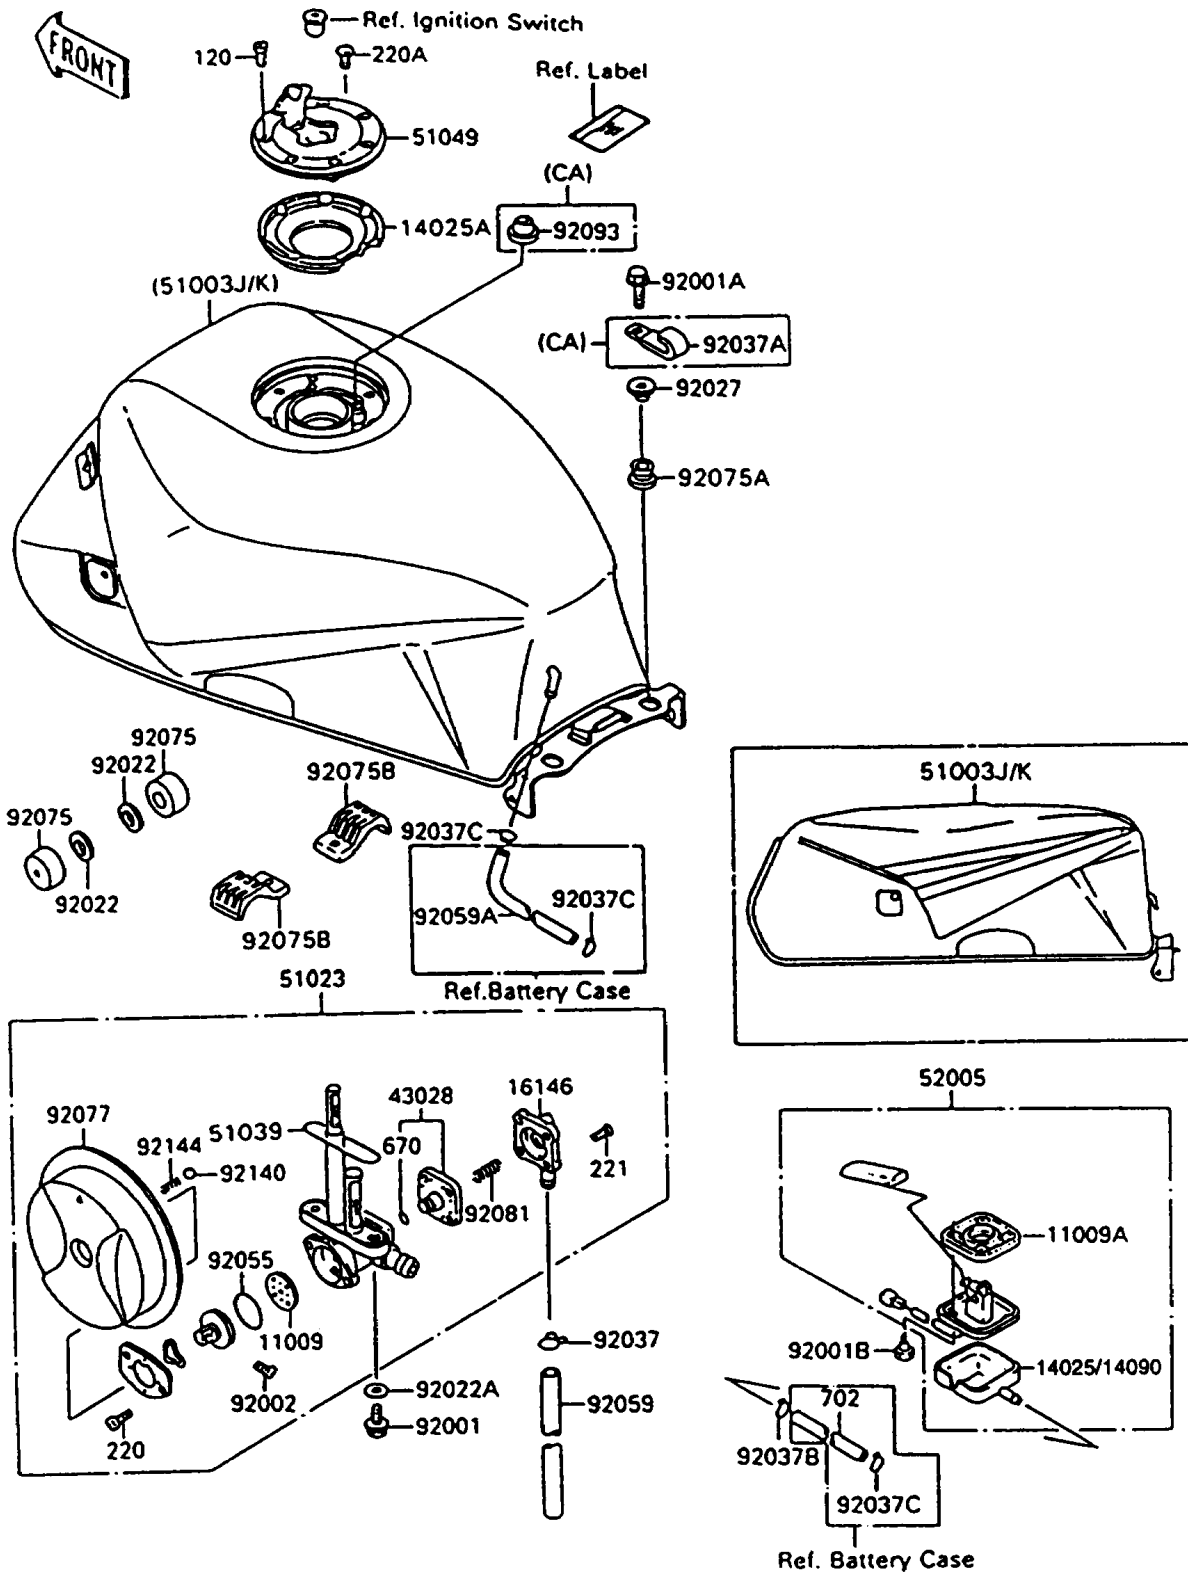

1995 Ninja® 600R PARTS DIAGRAM

Fuel Tank

F2410

1995 Ninja® 600R PARTS LIST

Fuel Tank

ITEM NAME	PART NUMBER	QUANTITY
GASKET,TAP VALVE (Ref # 11009)	11009-1188	1
GASKET,FUEL GAUGE (Ref # 11009A)	11009-1656	1
COVER,FUEL GAUGE (Ref # 14025)	14025-1536	1
COVER,TANK CAP (Ref # 14025A)	14025-1913	1
COVER-ASSY,TAP DIAPHRAGM (Ref # 16146)	16146-1061	1
DIAPHRAGM (Ref # 43028)	43028-1033	1
TANK-COMP-FUEL,EBONY (Ref # 51003J)	51003-5497-H8	1
TANK-COMP-FUEL,EBONY (Ref # 51003K)	51003-5498-H8	1
TAP-ASSY,FUEL,BLACK (Ref # 51023)	51023-1158-BK	1
RING,TAP FLANGED (Ref # 51039)	51039-003	1
CAP-TANK,FUEL (Ref # 51049)	51049-1079	1
GAUGE,FUEL (Ref # 52005)	52005-1089	1
BOLT,6X20 (Ref # 92001)	92001-1091	2
BOLT,FLANGED,6X22 (Ref # 92001A)	92001-1352	2
BOLT,FUEL GAUGE (Ref # 92001B)	92001-1705	4
BOLT,SCREW,4X12 (Ref # 92002)	92002-1996	1
WASHER,10.5X26X2.3 (Ref # 92022)	92022-044	2
WASHER,6.2X11X1.5 (Ref # 92022A)	92022-183	2
COLLAR,L=13.1 (Ref # 92027)	92027-251	2
CLAMP,TUBE (Ref # 92037)	92037-010	1
CLAMP,WIRING HARNESS (Ref # 92037A)	92037-1069	1
CLAMP,TUBE (Ref # 92037B)	92037-147	1
CLAMP (Ref # 92037C)	92037-1712	3
RING-O,TAP LEVER (Ref # 92055)	92055-1085	1
TUBE,5X9X470 (Ref # 92059)	92059-1890	1
TUBE,6X10X200 (Ref # 92059A)	92059-3011	1
DAMPER,FUEL TANK (Ref # 92075)	92075-125	2
DAMPER (Ref # 92075A)	92075-1690	2
DAMPER,FUEL TANK,CNT (Ref # 92075B)	92075-1932	2

1995 Ninja® 600R PARTS LIST

Fuel Tank

ITEM NAME	PART NUMBER	QUANTITY
KNOB,FUEL TAP,BLACK (Ref # 92077)	92077-1089-BK	1
SPRING,TAP DIAPHRAGM (Ref # 92081)	92081-1240	1
SEAL,FUEL TANK CAP (Ref # 92093)	92093-1030	1
BALL,STAINLESS,5/32" (Ref # 92140)	92140-1051	1
SPRING,FUEL TAP KNOB (Ref # 92144)	92144-1212	1
BOLT-SOCKET (Ref # 120)	120S0512	7
SCREW-PAN-CROS (Ref # 220)	220B0308	2
SCREW-PAN-CROS (Ref # 220A)	220C0508	1
SCREW-CSK-CROS (Ref # 221)	221B0418	4
O RING,4MM (Ref # 670)	670B1504	1
TUBE-RUBBER,7X10X380 (Ref # 702)	702A07380	1