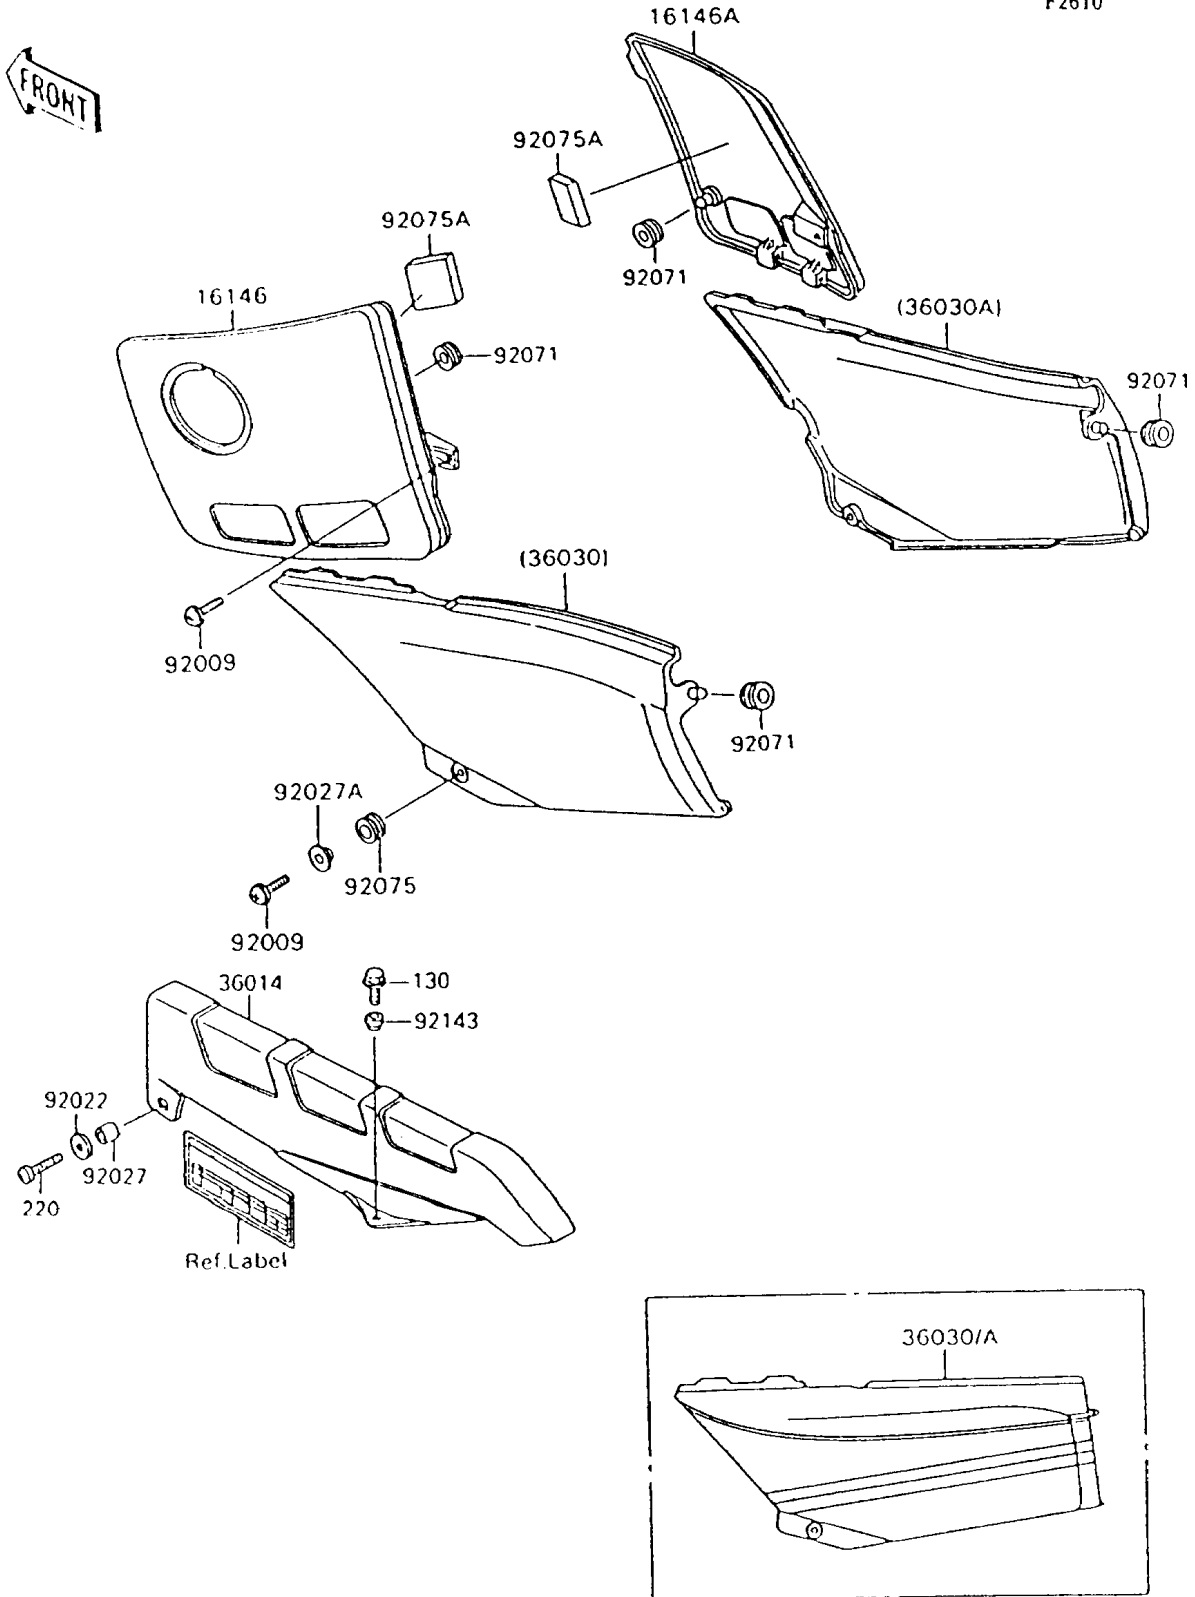

# 1996 Ninja® 600R PARTS DIAGRAM

Side Covers/Chain Cover

F2610

# 1996 Ninja® 600R PARTS LIST

## Side Covers/Chain Cover

ITEM NAME	PART NUMBER	QUANTITY
COVER-ASSY,KNEEGRIP,LH,BLACK (Ref # 16146)	16146-1079-MA	1
COVER-ASSY,KNEEGRIP,RH,BLACK (Ref # 16146A)	16146-1080-MA	1
CASE-CHAIN (Ref # 36014)	36014-1145	1
COVER-SIDE,LH,EBONY (Ref # 36030)	36030-5177-H8	1
COVER-SIDE,RH,EBONY (Ref # 36030A)	36030-5178-H8	1
SCREW,6X18,BLACK (Ref # 92009)	92009-1181	4
WASHER,6.5X20X1.6,BLACK (Ref # 92022)	92022-1346	1
COLLAR,6.8X10X16 (Ref # 92027)	92027-169	1
COLLAR,L=9.1,BLACK (Ref # 92027A)	92027-1935	2
GROMMET (Ref # 92071)	92071-056	4
DAMPER (Ref # 92075)	92075-1634	2
DAMPER,50X50X10 (Ref # 92075A)	92075-1979	2
COLLAR,L=6.6 (Ref # 92143)	92143-1088	1
BOLT-FLANGED,6X14,BLACK (Ref # 130)	130J0614	1
SCREW-PAN-CROS,6X30,BLACK (Ref # 220)	220C0630	1