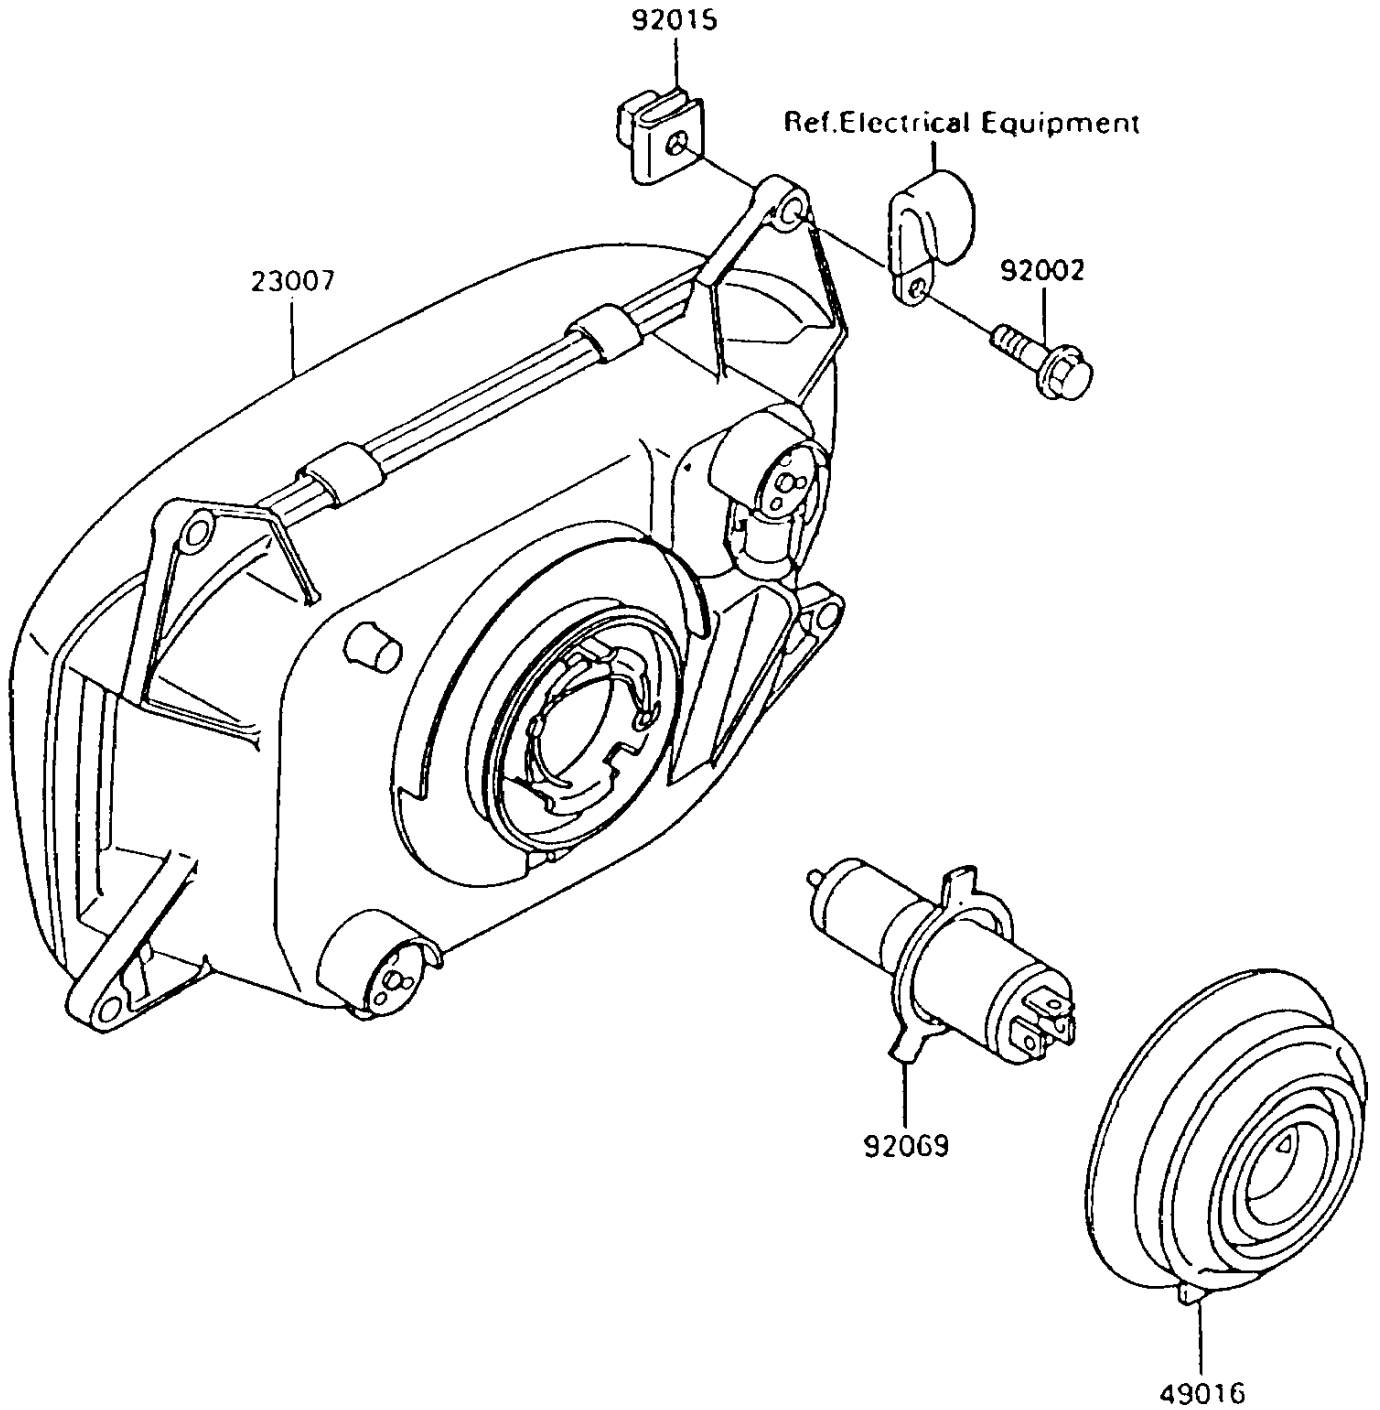

1996 Ninja® 600R PARTS DIAGRAM

Headlight(s)

F2710-0247

1996 Ninja® 600R PARTS LIST

Headlight(s)

ITEM NAME	PART NUMBER	QUANTITY
LENS-COMP,HEAD LAMP (Ref # 23007)	23007-1155	1
COVER-SEAL,HEAD LAMP (Ref # 49016)	49016-1108	1
BOLT,6X25 (Ref # 92002)	92002-1320	4
NUT,6MM (Ref # 92015)	92015-1094	4
BULB,12V 60/55W,H4 (Ref # 92069)	92069-1002	1