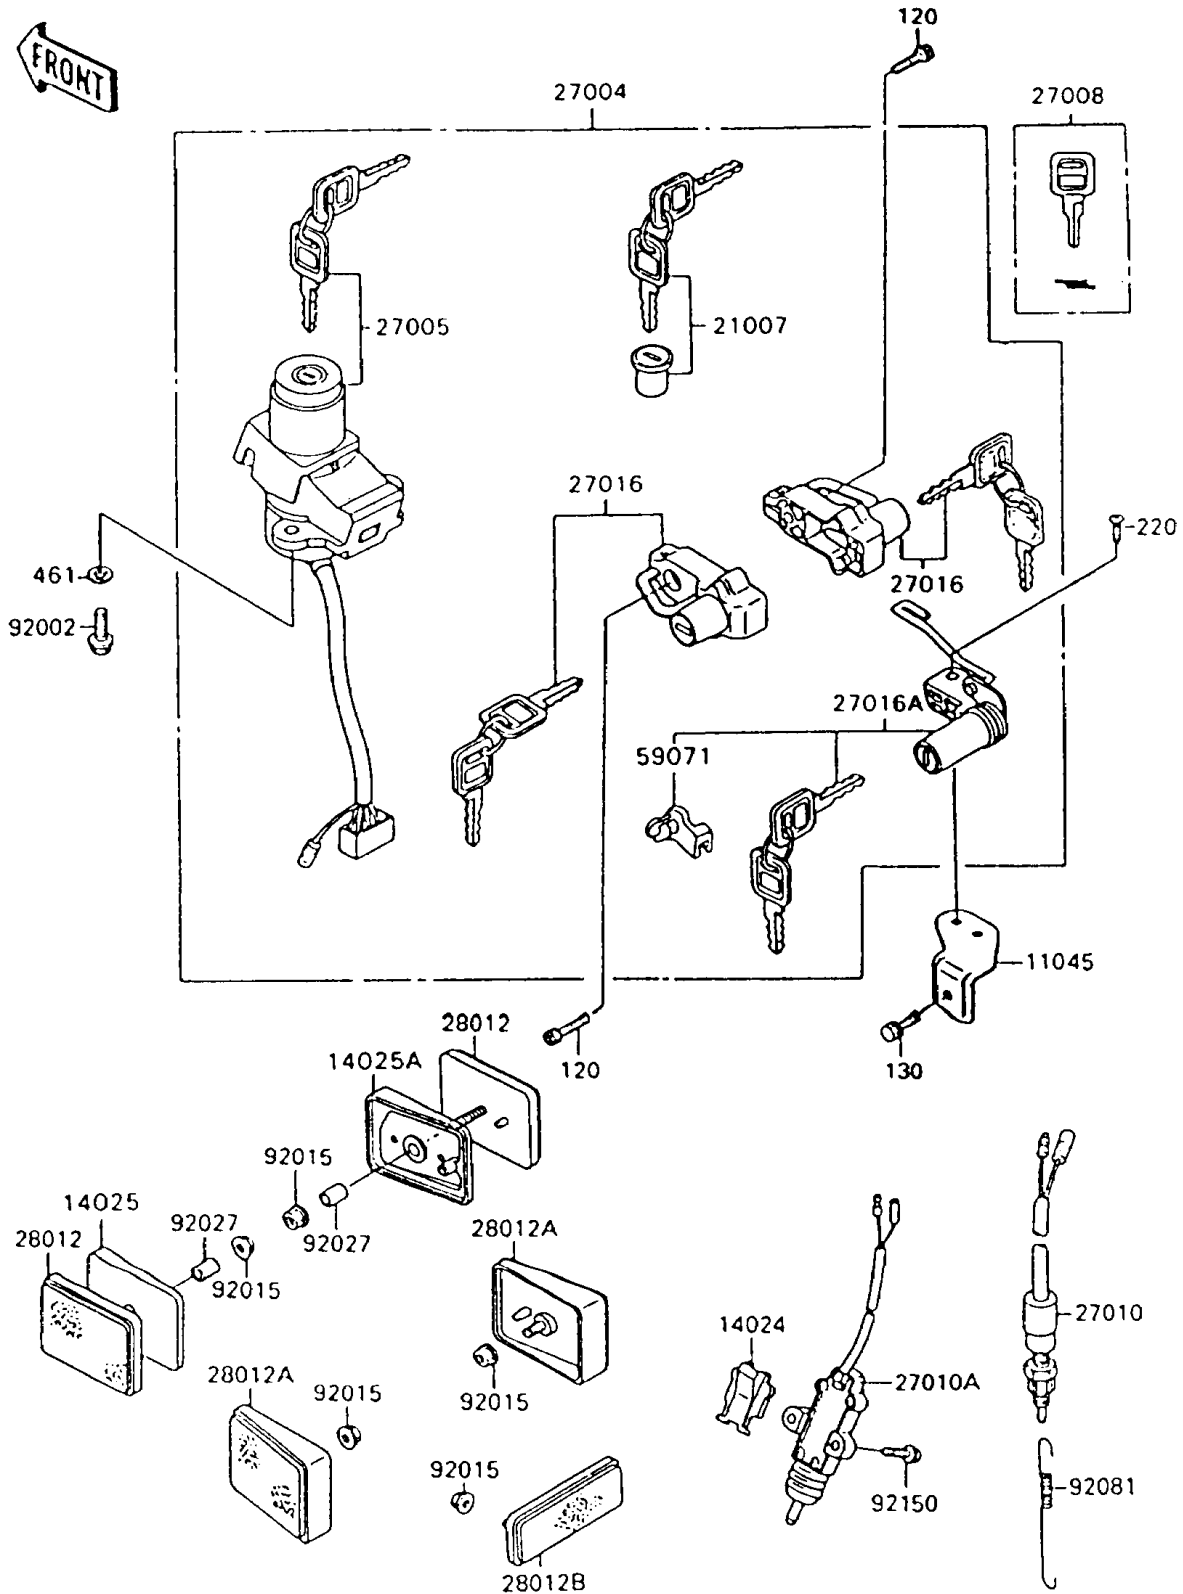

1996 Ninja® 600R PARTS DIAGRAM

Ignition Switch/Locks/Reflectors

F2770-0330

1996 Ninja® 600R PARTS LIST

Ignition Switch/Locks/Reflectors

ITEM NAME	PART NUMBER	QUANTITY
BRACKET,SEAT LOCK (Ref # 11045)	11045-1605	1
COVER,SIDE STAND SWITCH (Ref # 14024)	14024-1532	1
COVER,REFLECTOR,FR (Ref # 14025)	14025-1886	1
COVER,REFLECTOR,FR (Ref # 14025A)	14025-1887	1
ROTOR,LOCK,TANK CAP (Ref # 21007)	21007-5037	1
SWITCH-ASSY (Ref # 27004)	27004-5480	1
SWITCH-ASSY-IGNITION (Ref # 27005)	27005-5105	1
KEY-LOCK,BLANK (Ref # 27008)	27008-1173	1
SWITCH,BRAKE LAMP (Ref # 27010)	27010-1093	1
SWITCH,SIDE STAND (Ref # 27010A)	27010-1226	1
LOCK-ASSY,HELMET (Ref # 27016)	27016-5212	2
LOCK-ASSY,SEAT (Ref # 27016A)	27016-5216	1
REFLECTOR-REFLEX,FR (Ref # 28012)	28012-1052	2
REFLECTOR-REFLEX,RR (Ref # 28012A)	28012-1056	2
REFLECTOR-REFLEX (Ref # 28012B)	28012-1077	1
JOINT (Ref # 59071)	59071-1103	2
BOLT,TORX,6X16 (Ref # 92002)	92002-1333	2
NUT,FLANGED,5MM (Ref # 92015)	92015-1259	5
COLLAR,5X8X14.5 (Ref # 92027)	92027-1789	2
SPRING,BRAKE LAMP SWITCH (Ref # 92081)	92081-1704	1
BOLT,SOCKET,5X20 (Ref # 92150)	92150-1019	2
BOLT-SOCKET,6X20 (Ref # 120)	120S0620	2
BOLT-FLANGED (Ref # 130)	130B0614	1
SCREW-PAN-CROS,6X12 (Ref # 220)	220B0612	2
WASHER-SPRING (Ref # 461)	461L0600	2