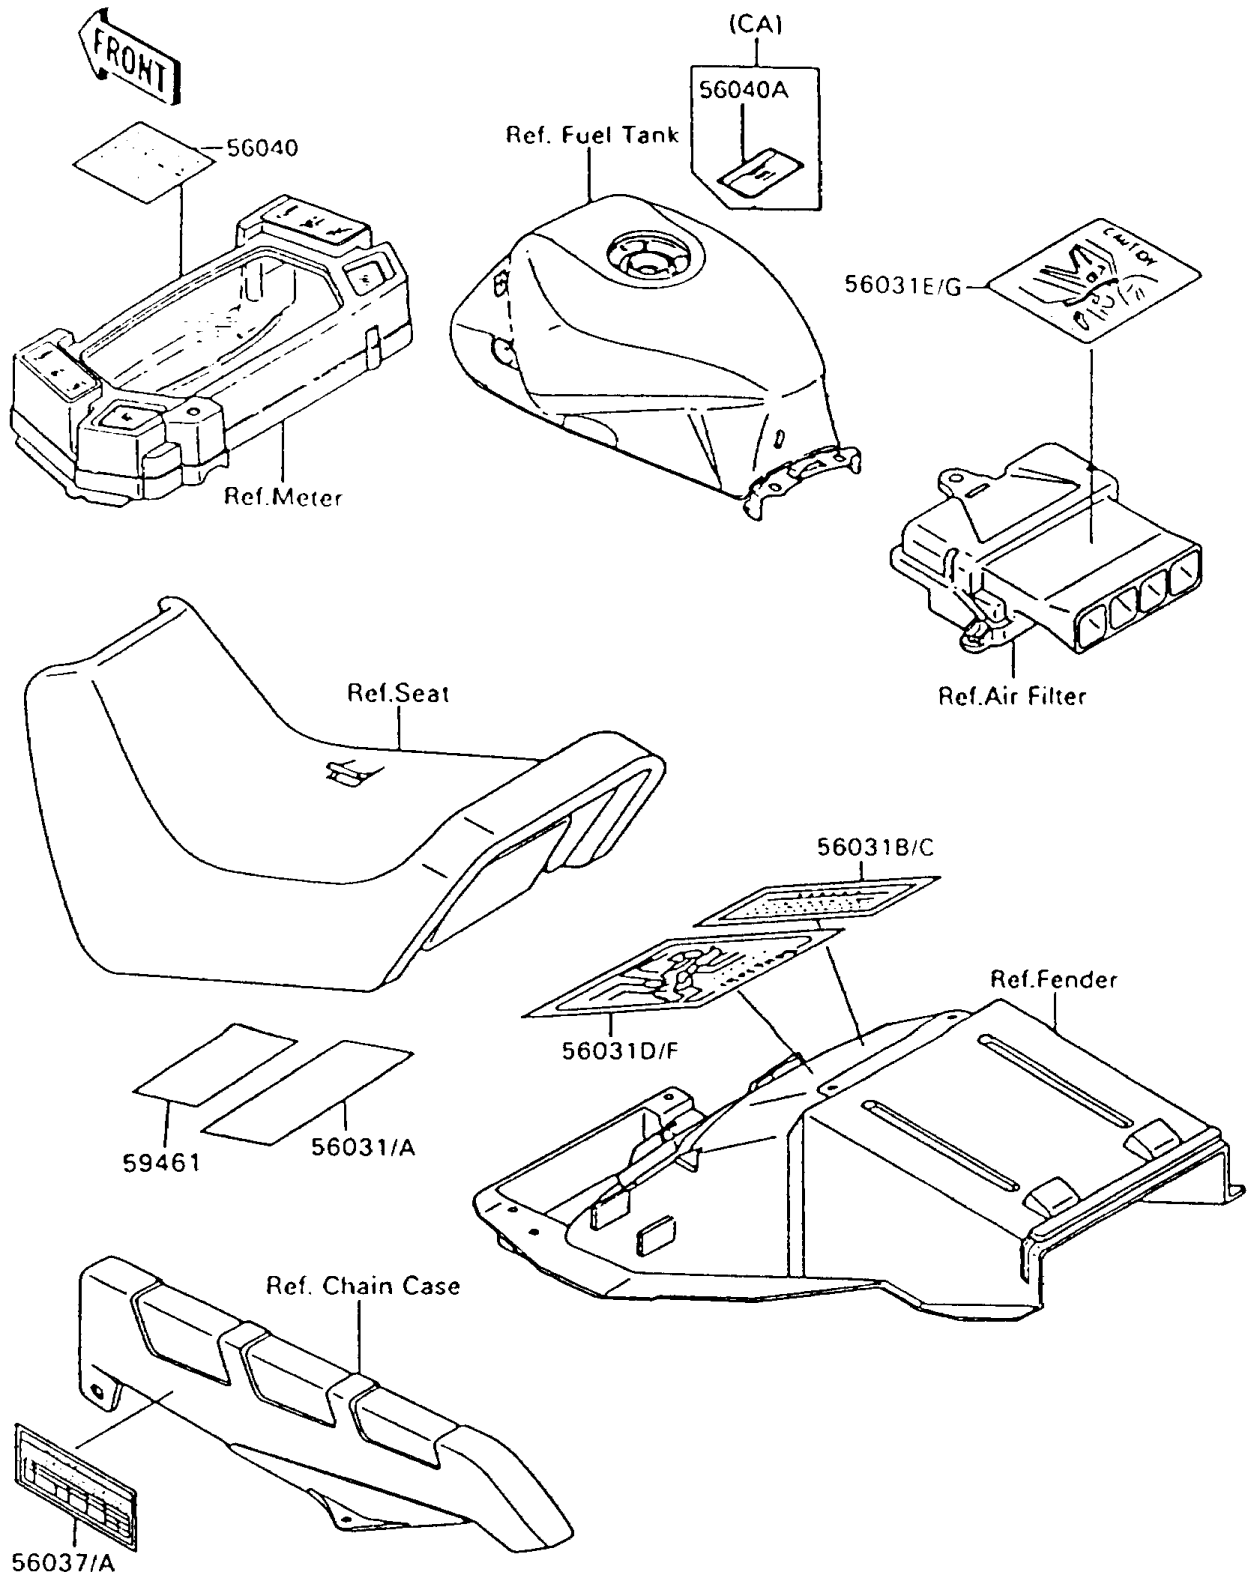

1996 Ninja® 600R PARTS DIAGRAM

Labels

F2860-0598

1996 Ninja® 600R PARTS LIST

Labels

ITEM NAME	PART NUMBER	QUANTITY
LABEL-MANUAL,OIL & OIL FILTER (Ref # 56031)	56031-1093	1
LABEL-MANUAL,OIL & OIL FILTER (Ref # 56031A)	56031-1286	1
LABEL-MANUAL,CHAIN (Ref # 56031B)	56031-1512	1
LABEL-MANUAL,CHAIN (Ref # 56031C)	56031-1514	1
LABEL-MANUAL,DAILY SAFETY (Ref # 56031D)	56031-1550	1
LABEL-MANUAL,BATTERY VENT (Ref # 56031E)	56031-1551	1
LABEL-MANUAL,DAILY SAFETY (Ref # 56031F)	56031-1562	1
LABEL-MANUAL,BATTERY VENT (Ref # 56031G)	56031-1563	1
LABEL-SPECIFICATION,TIRE&LOAD (Ref # 56037)	56037-1430	1
LABEL-SPECIFICATION,TIRE&LOAD (Ref # 56037A)	56037-1665	1
LABEL-WARNING,BREAK IN CAUTION (Ref # 56040)	56040-1007	1
LABEL-WARNING,EVAPO (Ref # 56040A)	56040-1121	1
LABEL-CERTIFICATION,EVAPO ROUT (Ref # 59461)	59461-1425	1