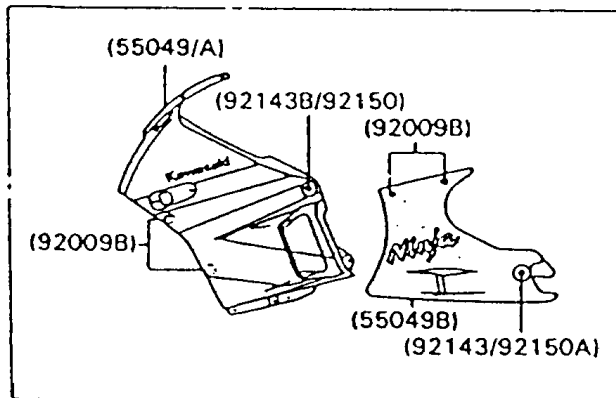

# 1996 Ninja® 600R PARTS DIAGRAM

Cowling

## Cowling

ITEM NAME	PART NUMBER	QUANTITY
BRACKET,COWLING (Ref # 11045)	11045-1538	1
COVER,HEAD LAMP,EBONY (Ref # 14024)	14024-1408-H8	1
COVER,COWLING,INNER,RH (Ref # 14024A)	14024-1538	1
COVER,TRIM END (Ref # 14025)	14025-1756	2
WINDSHIELD (Ref # 39154)	39154-1107	1
TRIM,WINDSHIELD (Ref # 53044)	53044-1130	1
TRIM,COWLING,LH (Ref # 53044A)	53044-1193	1
TRIM,COWLING,RH (Ref # 53044B)	53044-1194	1
TRIM (Ref # 53044C)	53044-1198	1
COWLING.,UPP,LH,EBONY (Ref # 55049)	55049-5165-H8	1
COWLING.,UPP,RH,EBONY (Ref # 55049A)	55049-5166-H8	1
COWLING.,LWR,EBONY/GRAY (Ref # 55049B)	55049-5167-VL	1
MIRROR-ASSY,LH (Ref # 56001)	56001-1319	1
MIRROR-ASSY,RH (Ref # 56001A)	56001-1320	1
SCREW,6X14 (Ref # 92009)	92009-1288	4
SCREW,5X16 (Ref # 92009A)	92009-1654	6
SCREW,5X20 (Ref # 92009B)	92009-1656	8
NUT,CAP,8MM,BLACK (Ref # 92015)	92015-1174	1
NUT,WELL,5MM (Ref # 92015A)	92015-1640	10
NUT,5MM (Ref # 92015B)	92015-1710	4
WASHER,NYLON,5.3X11.5X1.5 (Ref # 92022)	92022-1521	6
WASHER,6.5X16X1.0 (Ref # 92022A)	92022-1654	2
GROMMET (Ref # 92071)	92071-056	2
DAMPER (Ref # 92075)	92075-1634	2
DAMPER,MIRROR (Ref # 92075A)	92075-1929	2
DAMPER (Ref # 92075B)	92075-1936	2
COLLAR,L=6.5,BLACK (Ref # 92143)	92143-1086	2
COLLAR,L=19.6 (Ref # 92143A)	92143-1100	2
COLLAR,BLACK (Ref # 92143B)	92143-1226	2

## Cowling

ITEM NAME	PART NUMBER	QUANTITY
BOLT,SOCKET,6X18 (Ref # 92150)	92150-1553	2
BOLT,SOCKET,6X30 (Ref # 92150A)	92150-1554	2
BOLT-FLANGED,8X12,BLACK (Ref # 130)	130C0812	2
SCREW-CSK-CROS,6X30 (Ref # 221)	221C0630	4