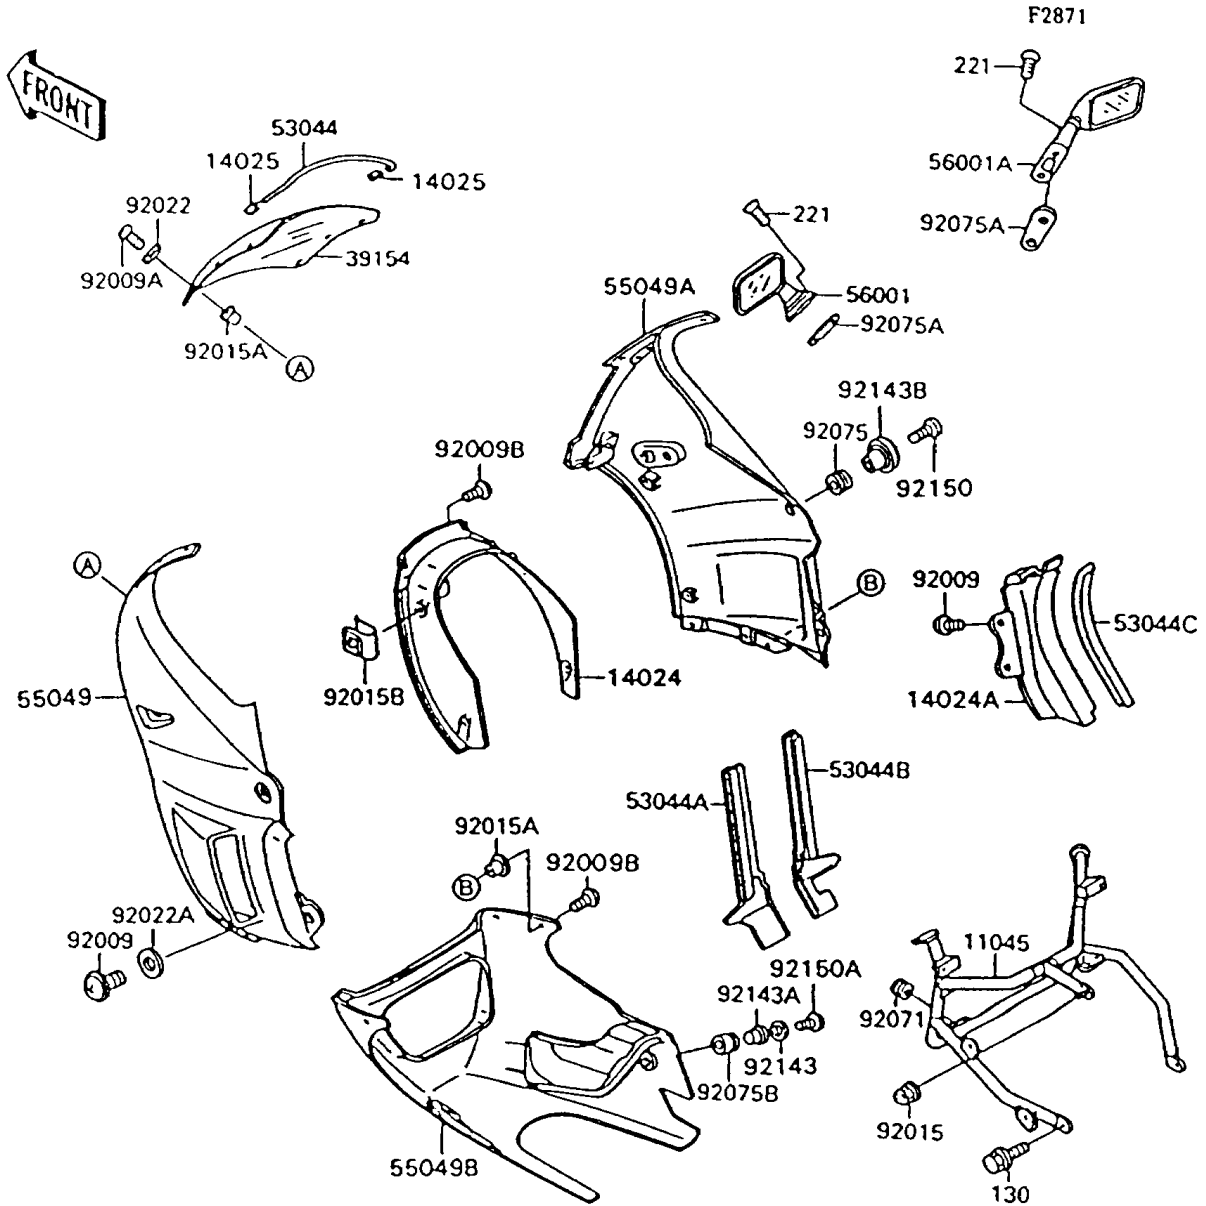

# 1996 Ninja® 600R PARTS DIAGRAM

Cowling

# 1996 Ninja® 600R PARTS LIST

## Cowling

ITEM NAME	PART NUMBER	QUANTITY
BRACKET,COWLING (Ref # 11045)	11045-1538	1
COVER,HEAD LAMP,EBONY (Ref # 14024)	14024-1408-H8	1
COVER,COWLING,INNER,RH (Ref # 14024A)	14024-1538	1
COVER,TRIM END (Ref # 14025)	14025-1756	2
WINDSHIELD (Ref # 39154)	39154-1107	1
TRIM,WINDSHIELD (Ref # 53044)	53044-1130	1
TRIM,COWLING,LH (Ref # 53044A)	53044-1193	1
TRIM,COWLING,RH (Ref # 53044B)	53044-1194	1
TRIM (Ref # 53044C)	53044-1198	1
COWLING.,UPP,LH,EBONY (Ref # 55049)	55049-5165-H8	1
COWLING.,UPP,RH,EBONY (Ref # 55049A)	55049-5166-H8	1
COWLING.,LWR,EBONY/GRAY (Ref # 55049B)	55049-5167-VL	1
MIRROR-ASSY,LH (Ref # 56001)	56001-1319	1
MIRROR-ASSY,RH (Ref # 56001A)	56001-1320	1
SCREW,6X14 (Ref # 92009)	92009-1288	4
SCREW,5X16 (Ref # 92009A)	92009-1654	6
SCREW,5X20 (Ref # 92009B)	92009-1656	8
NUT,CAP,8MM,BLACK (Ref # 92015)	92015-1174	1
NUT,WELL,5MM (Ref # 92015A)	92015-1640	10
NUT,5MM (Ref # 92015B)	92015-1710	4
WASHER,NYLON,5.3X11.5X1.5 (Ref # 92022)	92022-1521	6
WASHER,6.5X16X1.0 (Ref # 92022A)	92022-1654	2
GROMMET (Ref # 92071)	92071-056	2
DAMPER (Ref # 92075)	92075-1634	2
DAMPER,MIRROR (Ref # 92075A)	92075-1929	2
DAMPER (Ref # 92075B)	92075-1936	2
COLLAR,L=6.5,BLACK (Ref # 92143)	92143-1086	2
COLLAR,L=19.6 (Ref # 92143A)	92143-1100	2
COLLAR,BLACK (Ref # 92143B)	92143-1226	2

## Cowling

ITEM NAME	PART NUMBER	QUANTITY
BOLT,SOCKET,6X18 (Ref # 92150)	92150-1553	2
BOLT,SOCKET,6X30 (Ref # 92150A)	92150-1554	2
BOLT-FLANGED,8X12,BLACK (Ref # 130)	130C0812	2
SCREW-CSK-CROS,6X30 (Ref # 221)	221C0630	4