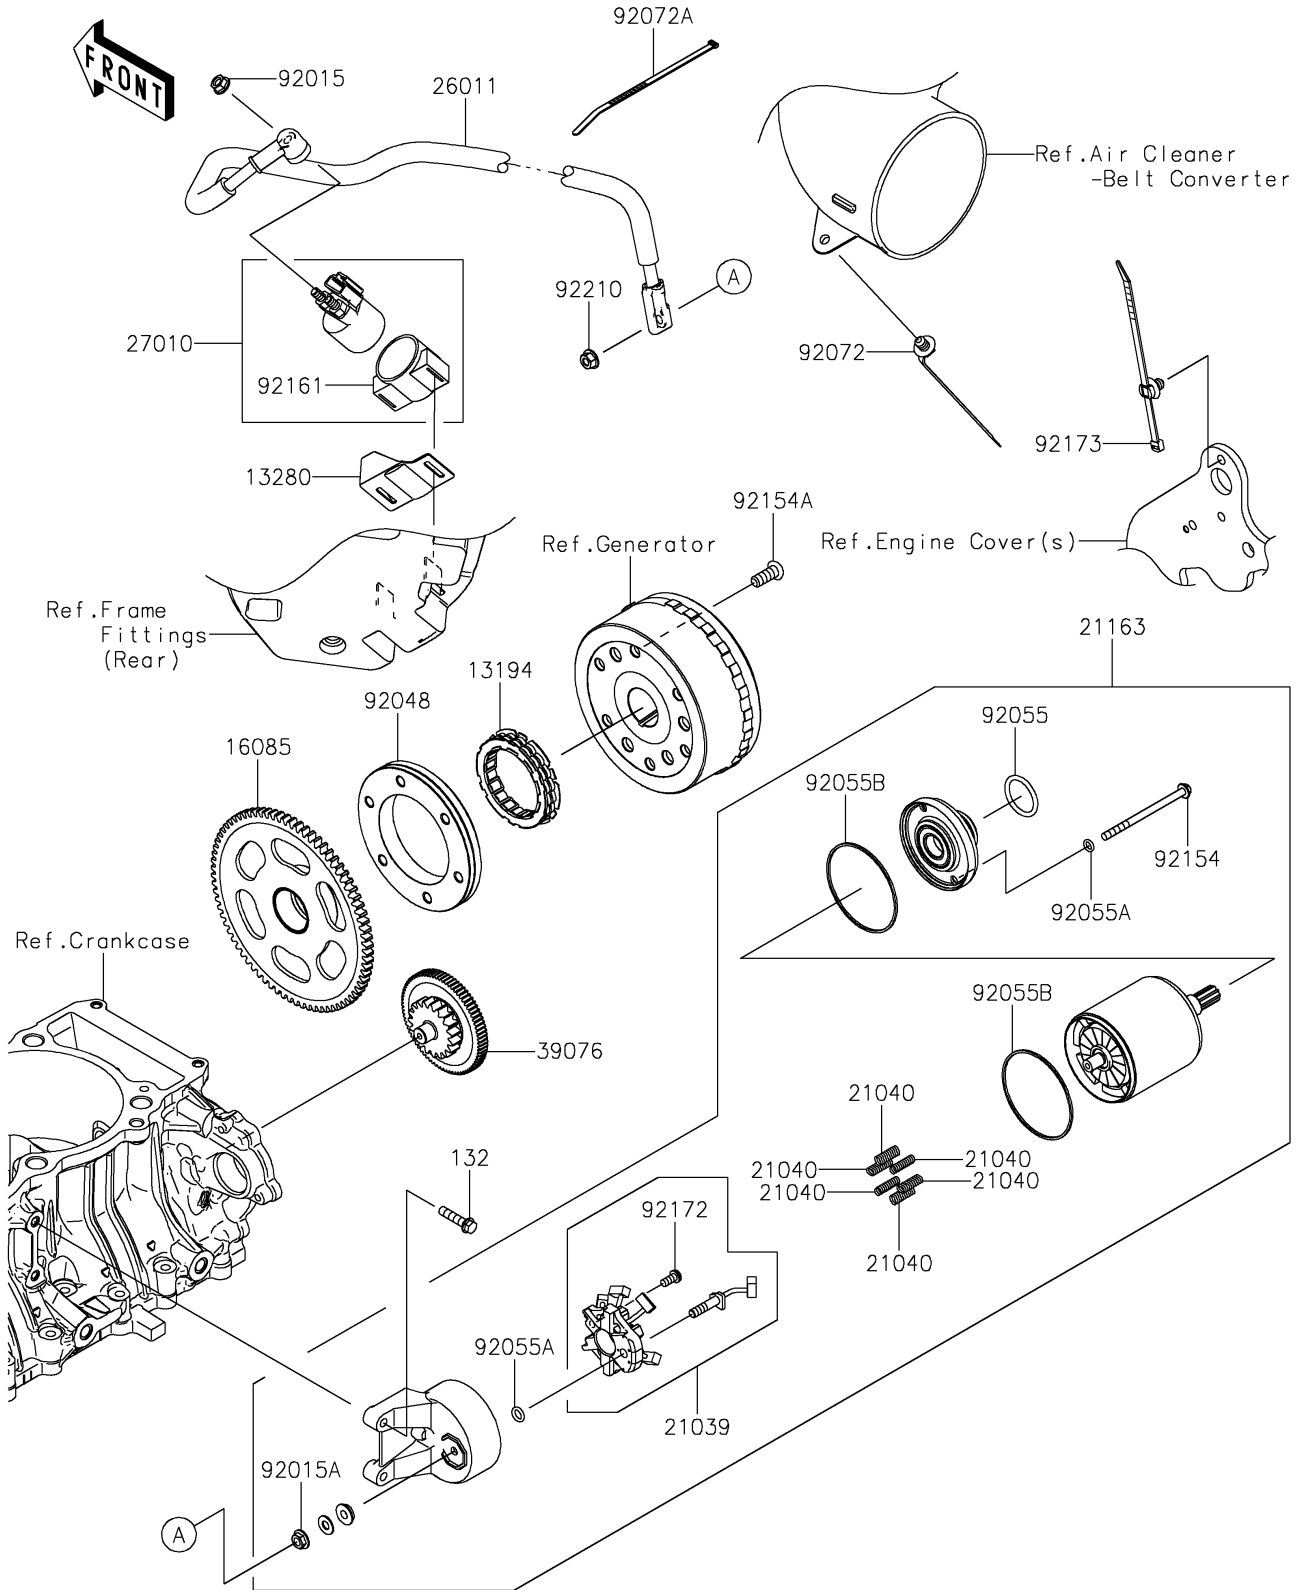

2020 TERYX KRX® 1000 PARTS DIAGRAM

Starter Motor

E1840

2020 TERYX KRX® 1000 PARTS LIST

Starter Motor

ITEM NAME	PART NUMBER	QUANTITY
CLUTCH-ONEWAY (Ref # 13194)	13194-0021	1
HOLDER,MAGNETIC SWITCH (Ref # 13280)	13280-0973	1
GEAR,76T (Ref # 16085)	16085-0691	1
BRUSH (Ref # 21039)	21039-0009	1
SPRING-BRUSH (Ref # 21040)	21040-0003	6
STARTER-ELECTRIC (Ref # 21163)	21163-0786	1
WIRE-LEAD (Ref # 26011)	26011-1914	1
SWITCH,MAGNETIC (Ref # 27010)	27010-0766	1
LIMITER (Ref # 39076)	39076-0039	1
NUT,FLANGED,6MM (Ref # 92015)	92015-1367	1
NUT,STARTER MOTOR (Ref # 92015A)	92015-1476	1
RACE (Ref # 92048)	92048-0041	1
RING-O (Ref # 92055)	92055-1276	1
RING-O,4.5X2.0 (Ref # 92055A)	92055-1370	3
RING-O,STARTER MOTOR (Ref # 92055B)	92055-1381	2
BAND,OS170-FT7(BLACK) (Ref # 92072)	92072-1414	1
BAND,L=292.1 (Ref # 92072A)	92072-3509	1
BOLT (Ref # 92154)	92154-0265	2
BOLT,TORX,8X20 (Ref # 92154A)	92154-0421	6
DAMPER,MAGNETIC SWITCH (Ref # 92161)	92161-1722	1
SCREW (Ref # 92172)	92172-0334	1
CLAMP (Ref # 92173)	92173-2188	1
NUT,6MM (Ref # 92210)	92210-0188	1
BOLT-FLANGED-SMALL,6X25 (Ref # 132)	132BA0625	2