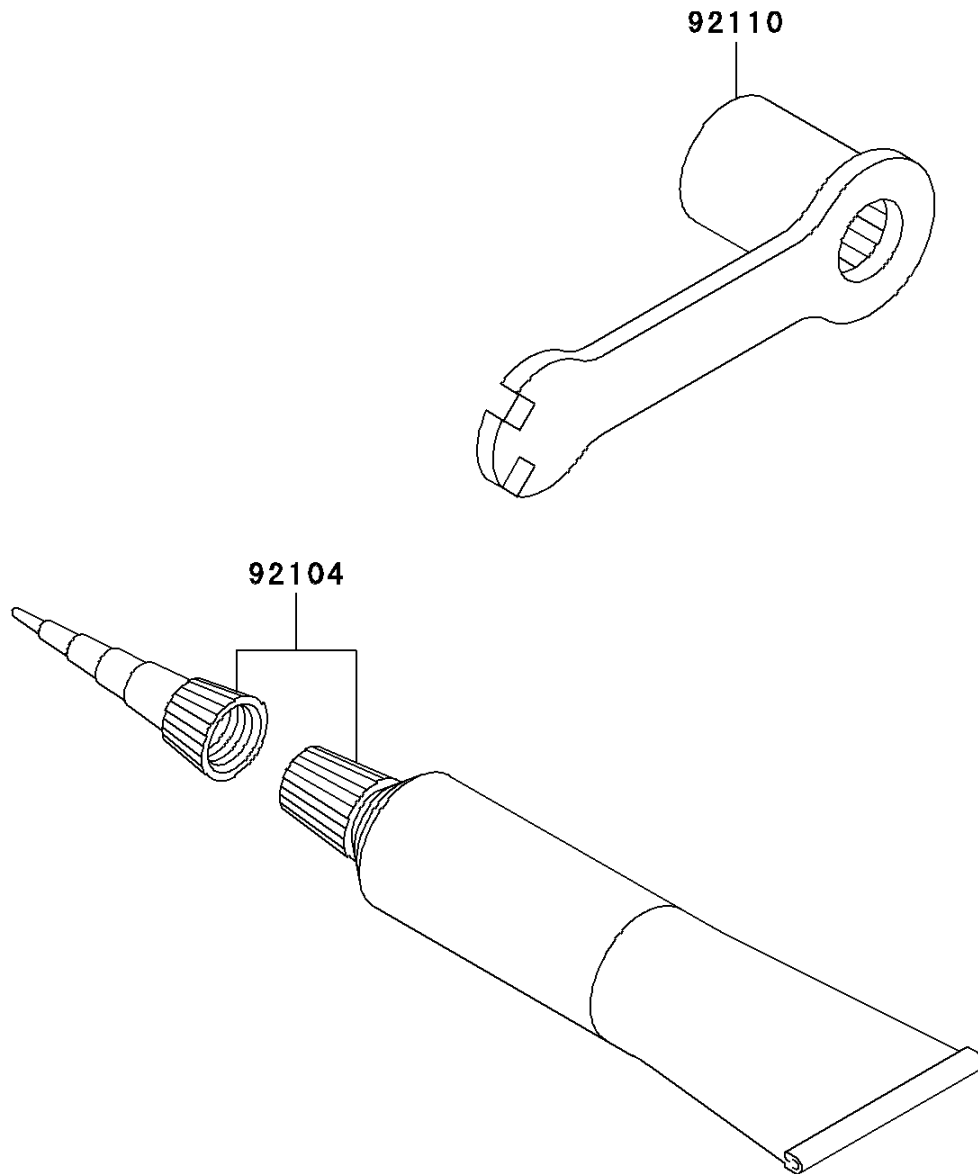

2008 KX™ 65 PARTS DIAGRAM

Owner's Tools

F2810

2008 KX™ 65 PARTS LIST

Owner's Tools

ITEM NAME	PART NUMBER	QUANTITY
GASKET-LIQUID,TB1105B,SILVER (Ref # 92104)	92104-002	1
TOOL-WRENCH,BOX,21MM&SPOKE (Ref # 92110)	92110-1119	1