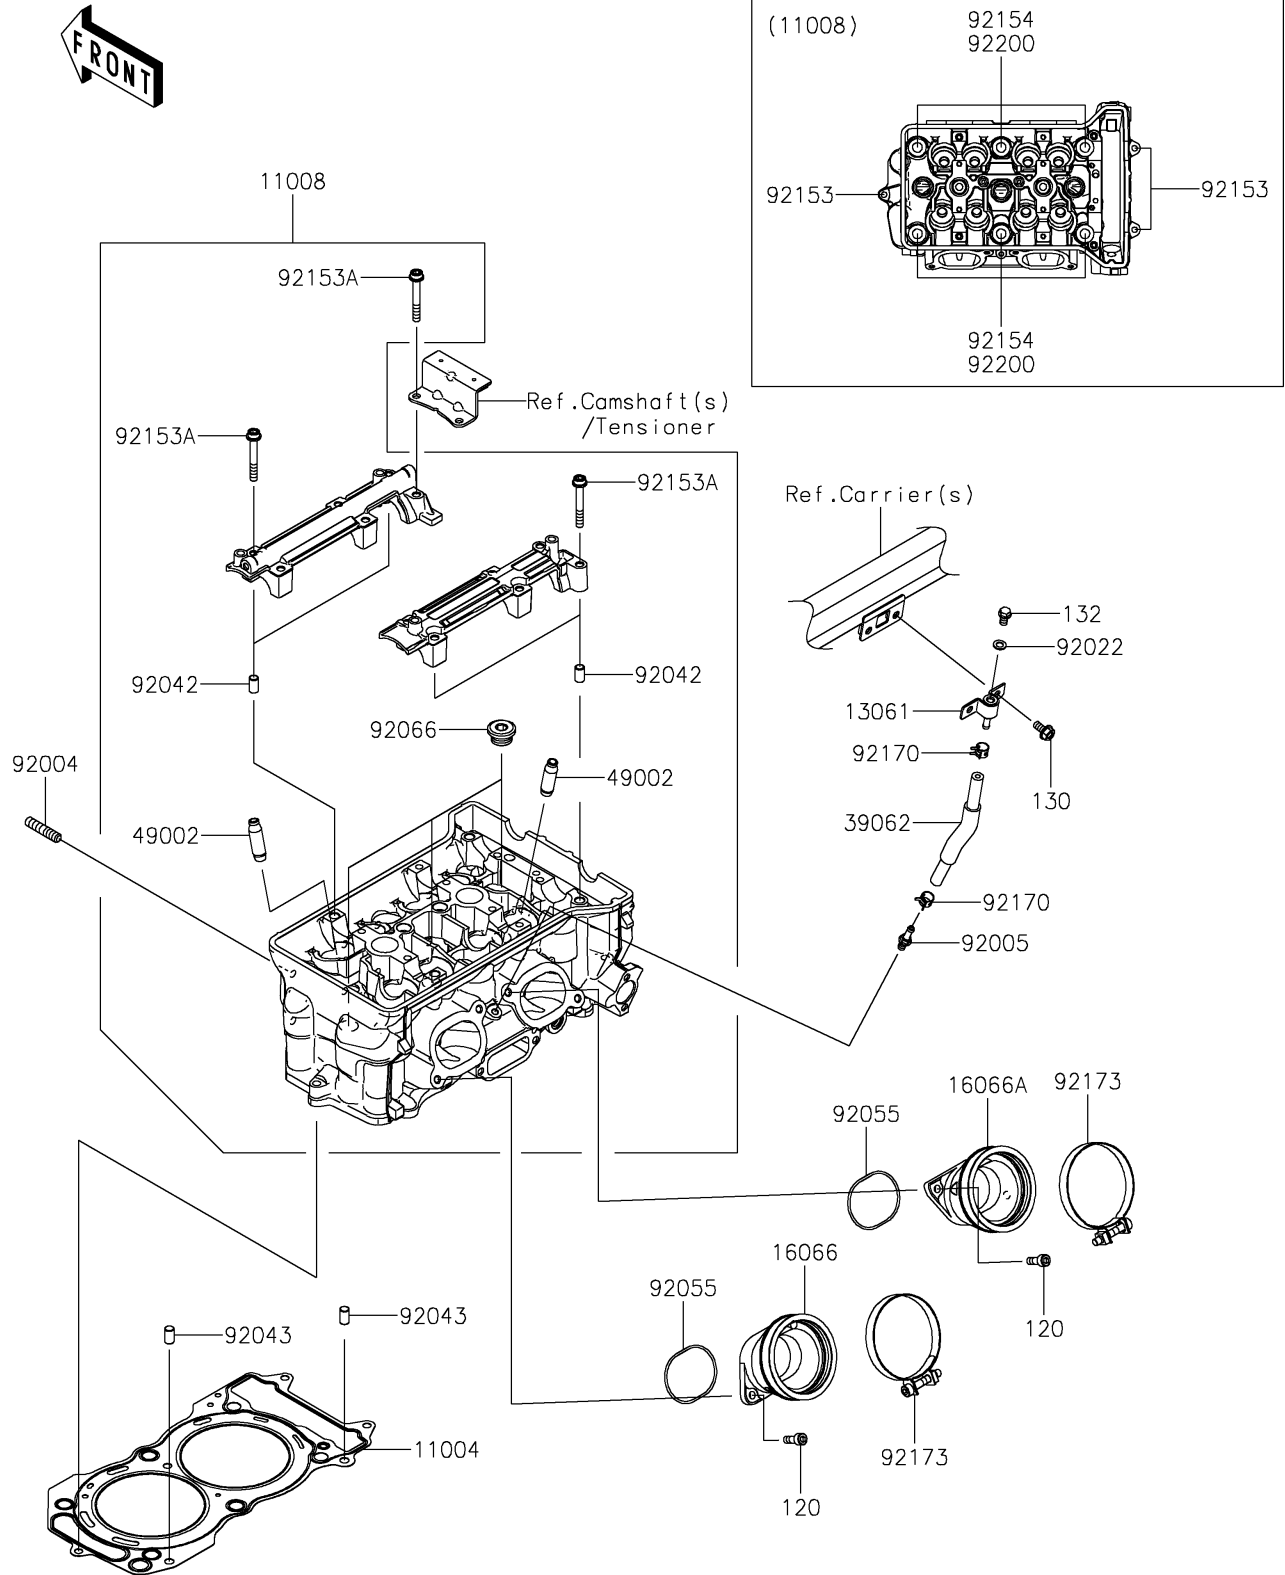

2021 TERYX KRX® 1000 PARTS DIAGRAM

Cylinder Head

E1111

2021 TERYX KRX® 1000 PARTS LIST

Cylinder Head

ITEM NAME	PART NUMBER	QUANTITY
GASKET-HEAD (Ref # 11004)	11004-0785	1
HEAD-COMP-CYLINDER (Ref # 11008)	11008-0961	1
BOSS (Ref # 13061)	13061-0977	1
HOLDER-THROTTLE BODY,#1 (Ref # 16066)	16066-0015	1
HOLDER-THROTTLE BODY,#2 (Ref # 16066A)	16066-0016	1
HOSE-COOLING,CYL.HEAD-AIR VENT (Ref # 39062)	39062-0862	1
GUIDE-VALVE (Ref # 49002)	49002-0709	8
STUD,8X22 (Ref # 92004)	92004-1217	8
FITTING (Ref # 92005)	92005-0826	1
WASHER,6.2X11X1 (Ref # 92022)	92022-304	1
PIN,DOWEL,6.3X8X14 (Ref # 92042)	92042-007	4
PIN,8X14 (Ref # 92043)	92043-1567	2
RING-O,49.7X1.9 (Ref # 92055)	92055-0930	2
PLUG,18X10 (Ref # 92066)	92066-0832	3
BOLT,6X95 (Ref # 92153)	92153-0320	3
BOLT,SOCKET,6X45 (Ref # 92153A)	92153-0656	12
BOLT,11X157 (Ref # 92154)	92154-3931	6
CLAMP (Ref # 92170)	92170-1493	2
CLAMP,72MM (Ref # 92173)	92173-2025	2
WASHER,11.5X20.5X3.2 (Ref # 92200)	92200-0727	6
BOLT-SOCKET,6X18 (Ref # 120)	120CA0618	4
BOLT-FLANGED,6X12 (Ref # 130)	130BA0612	2
BOLT-FLANGED-SMALL,6X10 (Ref # 132)	132BA0610	1