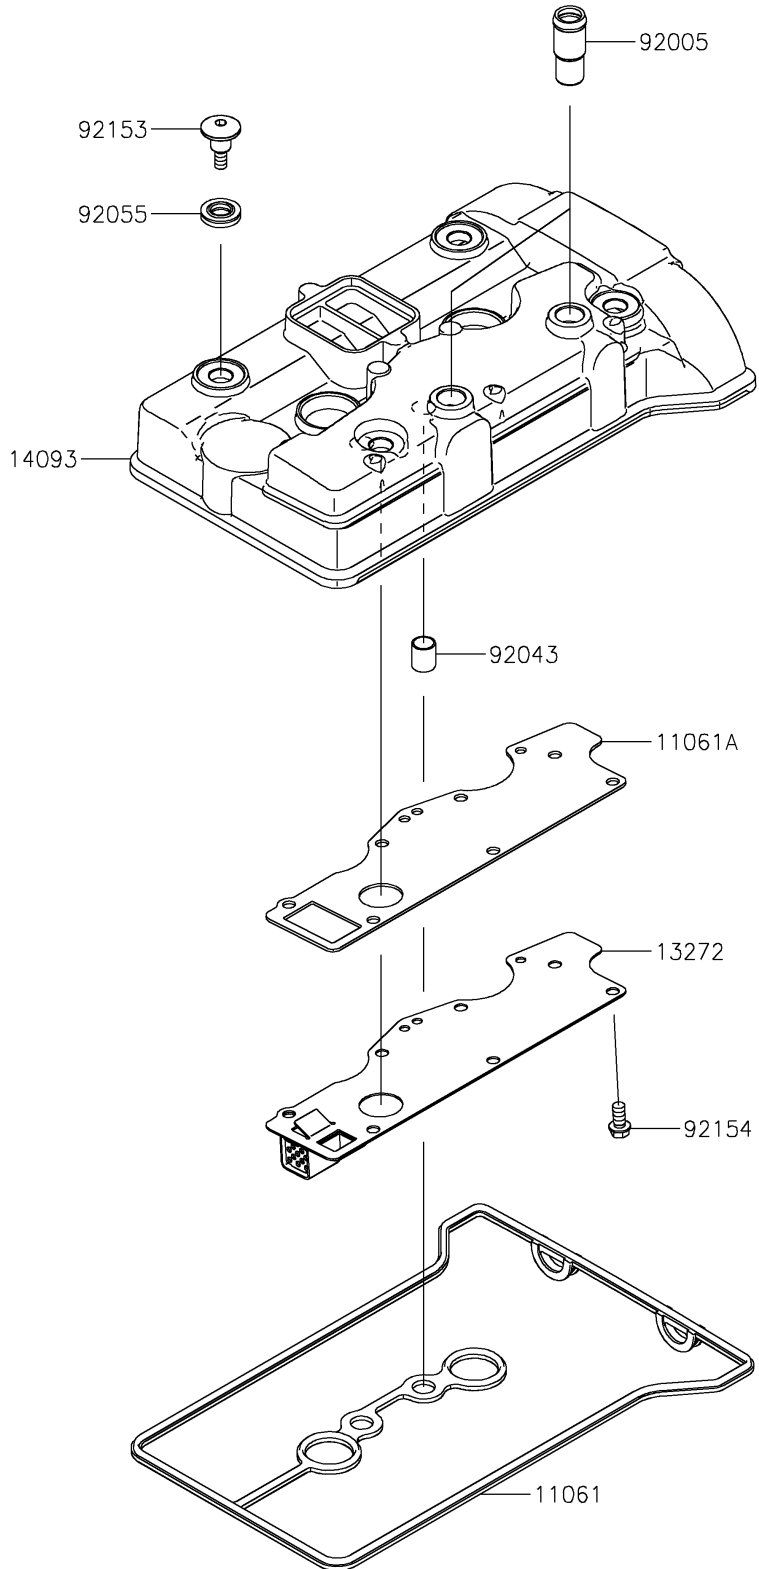

# 2021 TERYX KRX® 1000 PARTS DIAGRAM

Cylinder Head Cover

E1112

## 2021 TERYX KRX® 1000 PARTS LIST

### Cylinder Head Cover

ITEM NAME	PART NUMBER	QUANTITY
GASKET,HEAD COVER (Ref # 11061)	11061-1313	1
GASKET,BREATHER PLATE (Ref # 11061A)	11061-1314	1
PLATE,BREATHER (Ref # 13272)	13272-2685	1
COVER,HEAD (Ref # 14093)	14093-0848	1
FITTING,BREATHER (Ref # 92005)	92005-0968	2
PIN,10.1X12X14 (Ref # 92043)	92043-4009	2
RING-O (Ref # 92055)	92055-0785	4
BOLT,SOCKET,6X22.5 (Ref # 92153)	92153-1779	4
BOLT,FLANGED-SMALL,6X12 (Ref # 92154)	92154-1888	7