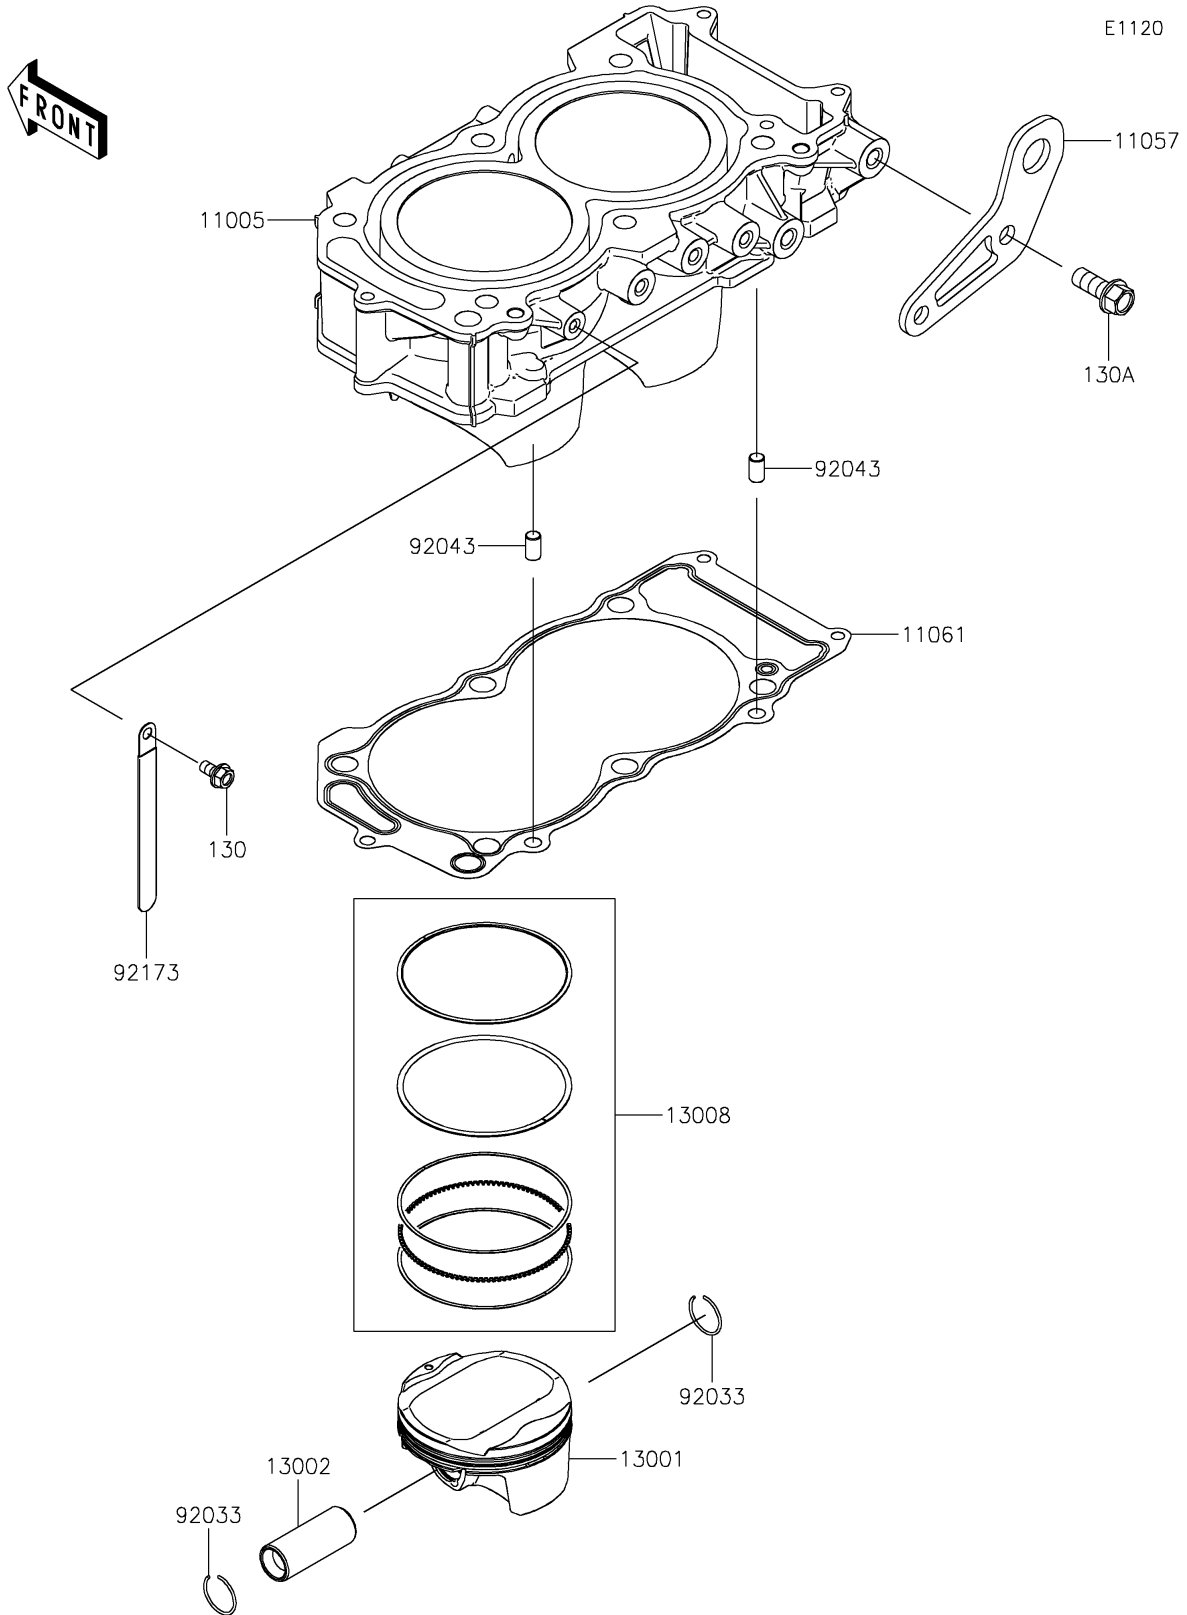

2021 TERYX KRX® 1000 PARTS DIAGRAM

Cylinder/Piston(s)

2021 TERYX KRX® 1000 PARTS LIST

Cylinder/Piston(s)

ITEM NAME	PART NUMBER	QUANTITY
CYLINDER-ENGINE (Ref # 11005)	11005-0695	1
BRACKET (Ref # 11057)	11057-2438	1
GASKET,CYLINDER BASE (Ref # 11061)	11061-1309	1
PISTON-ENGINE (Ref # 13001)	13001-0807	2
PIN-PISTON (Ref # 13002)	13002-0719	2
RING-SET-PISTON (Ref # 13008)	13008-0581	2
RING-SNAP (Ref # 92033)	92033-1188	4
PIN,8X14 (Ref # 92043)	92043-1567	2
CLAMP (Ref # 92173)	92173-0098	1
BOLT-FLANGED,6X12 (Ref # 130)	130BA0612	1
BOLT-FLANGED,10X25 (Ref # 130A)	130BA1025	2