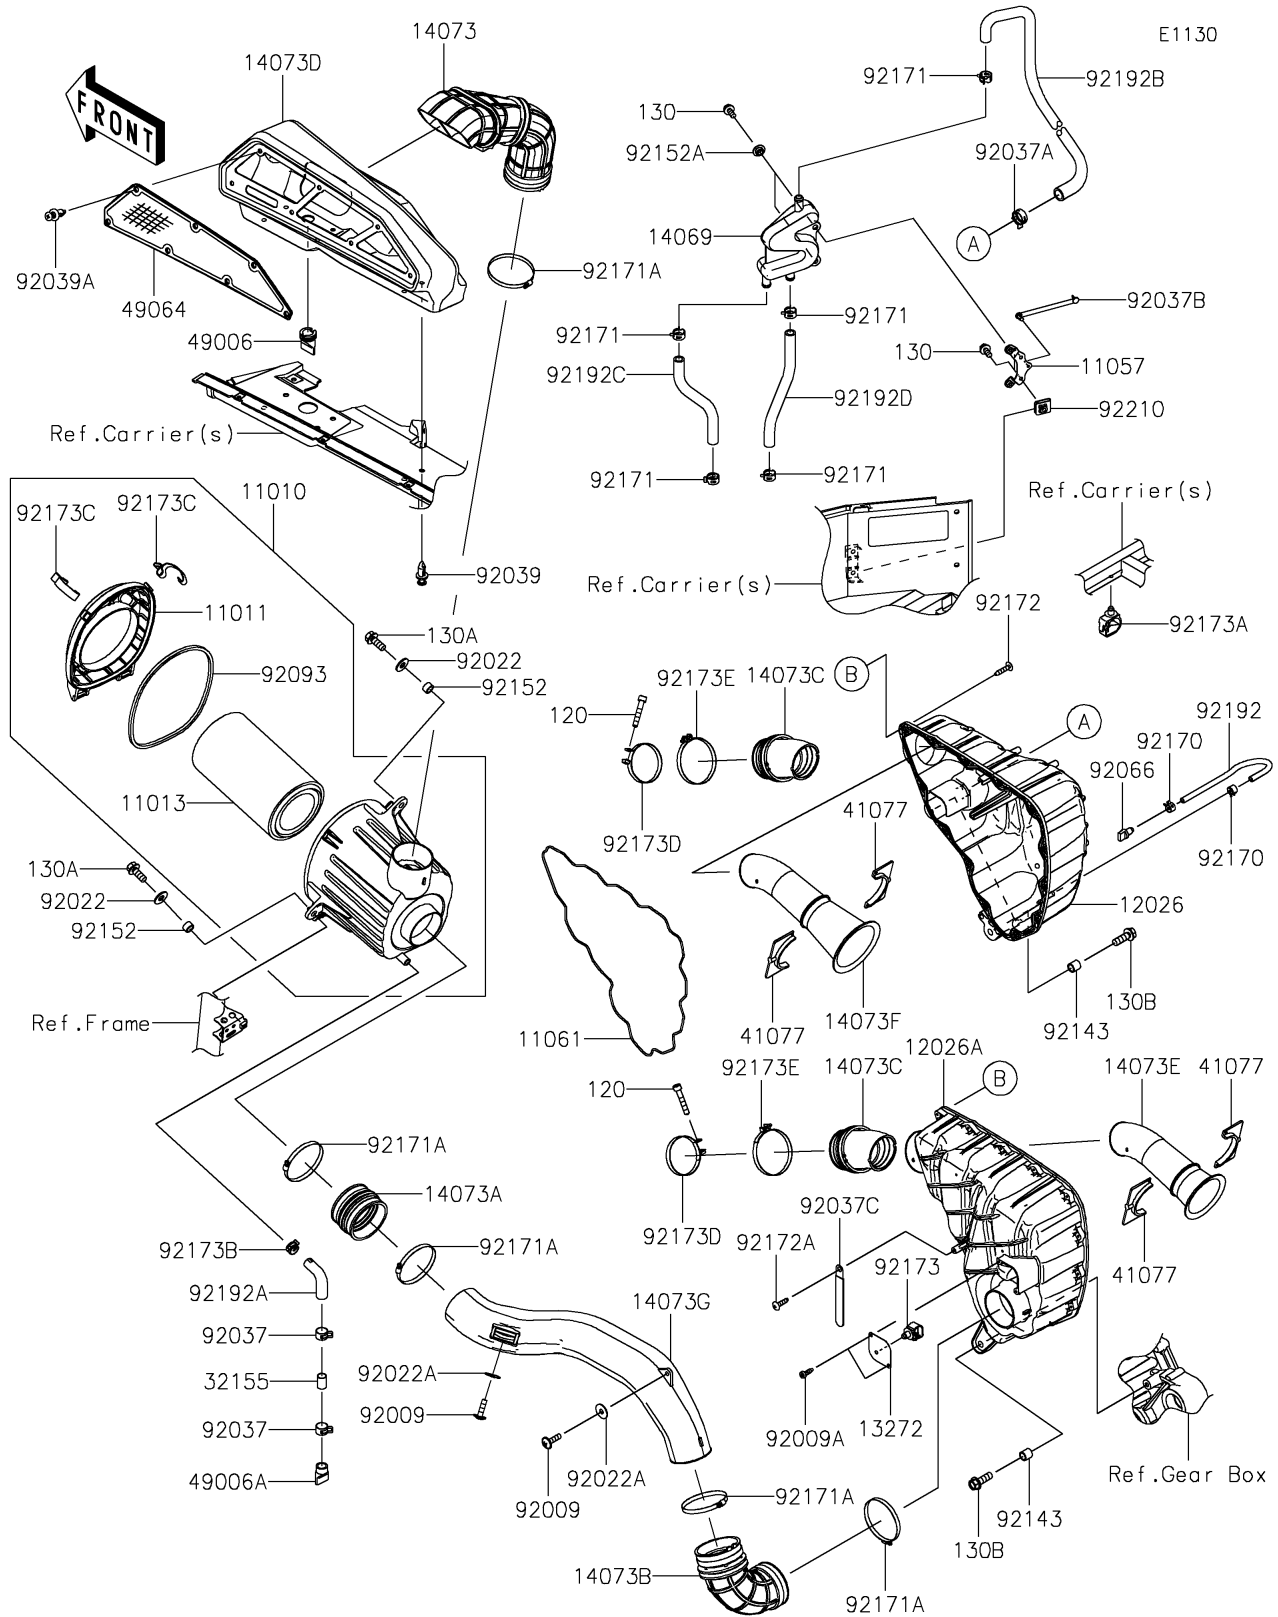

2021 TERYX KRX® 1000 PARTS DIAGRAM

Air Cleaner

2021 TERYX KRX® 1000 PARTS LIST

Air Cleaner

ITEM NAME	PART NUMBER	QUANTITY
FILTER-ASSY-AIR (Ref # 11010)	11010-0900	1
CASE-AIR FILTER,UPP (Ref # 11011)	11011-0905	1
ELEMENT-AIR FILTER (Ref # 11013)	11013-0782	1
BRACKET,BREATHER (Ref # 11057)	11057-2431	1
GASKET,CHAMBER (Ref # 11061)	11061-1312	1
CHAMBER,RH (Ref # 12026)	12026-0019	1
CHAMBER,LH (Ref # 12026A)	12026-0020	1
PLATE,TEMP SENSOR (Ref # 13272)	13272-2711	1
BREATHER (Ref # 14069)	14069-0032	1
DUCT,INTAKE,DIRTYSIDE (Ref # 14073)	14073-0922	1
DUCT,A/F CASE (Ref # 14073A)	14073-0923	1
DUCT,CHAMBER (Ref # 14073B)	14073-0925	1
DUCT,CHAMBER-THROTTLE (Ref # 14073C)	14073-0931	2
DUCT,INTAKE,DIRTYSIDE BOX (Ref # 14073D)	14073-0954	1
DUCT,INTAKE,#1 CYLINDER (Ref # 14073E)	14073-0956	1
DUCT,INTAKE,#2 CYLINDER (Ref # 14073F)	14073-0957	1
DUCT,A/F CASE-CHAMBER (Ref # 14073G)	14073-0963	1
PIPE,DRAIN (Ref # 32155)	32155-4087	1
ADAPTER (Ref # 41077)	41077-0737	4
BOOT (Ref # 49006)	49006-0633	1
BOOT (Ref # 49006A)	49006-1292	1
FILTER-AIR (Ref # 49064)	49064-0012	1
SCREW,6X22 (Ref # 92009)	92009-1441	2
SCREW,TAPPING,5X16 (Ref # 92009A)	92009-1984	2
WASHER,8.5X20X1.6 (Ref # 92022)	92022-1561	2
WASHER,PLAIN,6.5X20X1 (Ref # 92022A)	92022-165	2
CLAMP,HOSE CLIP (Ref # 92037)	92037-1460	2
CLAMP (Ref # 92037A)	92037-1594	1
CLAMP,SPEED,L=80.5 (Ref # 92037B)	92037-1903	1