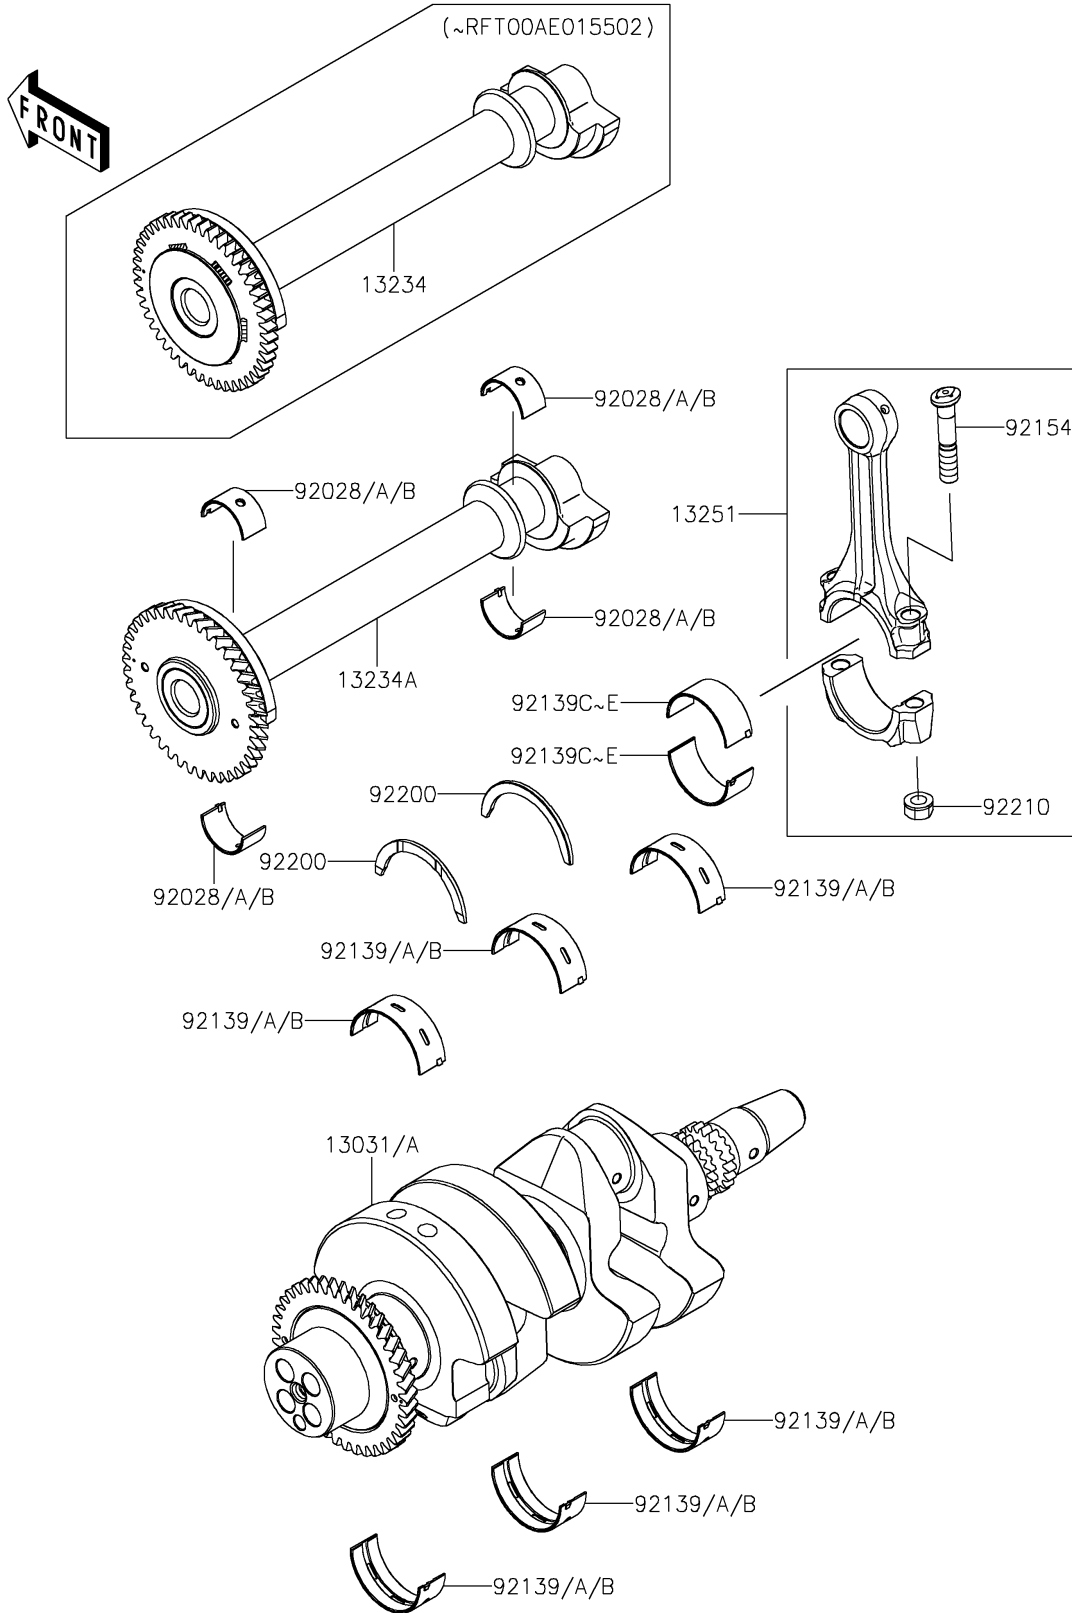

2021 TERYX KRX® 1000 PARTS DIAGRAM

Crankshaft

E1321

2021 TERYX KRX® 1000 PARTS LIST

Crankshaft

ITEM NAME	PART NUMBER	QUANTITY
CRANKSHAFT-COMP (Ref # 13031)	13031-0981	1
CRANKSHAFT-COMP (Ref # 13031A)	13031-0997	1
SHAFT-COMP,BALANCER (Ref # 13234)	13234-0606	1
SHAFT-COMP,BALANCER (Ref # 13234A)	13234-0611	1
ROD-ASSY-CONNECTING,J (Ref # 13251)	13251-0733-JJ	2
BUSHING,BALANCER SHAFT,BLUE (Ref # 92028)	92028-1909	4
BUSHING,BALANCER SHAFT,BLACK (Ref # 92028A)	92028-1910	AR
BUSHING,BALANCER SHAFT,BROWN (Ref # 92028B)	92028-1911	AR
BUSHING,CRANKSHAFT,BLUE (Ref # 92139)	92139-0925	6
BUSHING,CRANKSHAFT,BLACK (Ref # 92139A)	92139-0926	AR
BUSHING,CRANKSHAFT,BROWN (Ref # 92139B)	92139-0927	AR
BUSHING,CONNECTING ROD,YELLOW (Ref # 92139C)	92139-0968	4
BUSHING,CONNECTING ROD,GREEN (Ref # 92139D)	92139-0969	AR
BUSHING,CONNECTING ROD,PURPLE (Ref # 92139E)	92139-0970	AR
BOLT,CONNECTING ROD (Ref # 92154)	92154-3911	4
WASHER,THRUST,T=2.5 (Ref # 92200)	92200-2242	2
NUT,FLANGED,9MM (Ref # 92210)	92210-1673	4