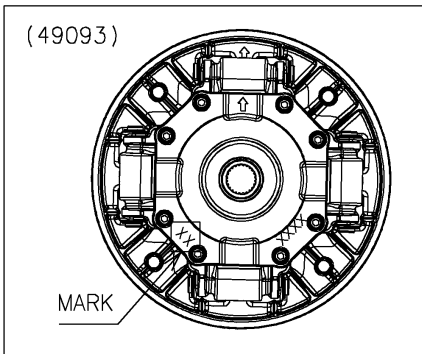

2021 TERYX KRX® 1000 PARTS DIAGRAM

Drive Converter

E1391

Mark	Ref No.
75 or 77	39152
Other	39152A

2021 TERYX KRX® 1000 PARTS LIST

Drive Converter

ITEM NAME	PART NUMBER	QUANTITY
COVER-COMP (Ref # 14041)	14041-0622	1
WEIGHT-RAMP (Ref # 39152)	39152-0048	4
WEIGHT-RAMP (Ref # 39152A)	39152-0097	4
CONVERTER-ASSY-DRIVE (Ref # 49093)	49093-0077	1
PIN (Ref # 92043)	92043-0975	4
BUSHING (Ref # 92139)	92139-0933	4
SPRING (Ref # 92145)	92145-1855	1
BOLT-SOCKET,6X25 (Ref # 92154)	92154-3960	8
WASHER,20.2X31X1.4 (Ref # 92200)	92200-2248	1
NUT,20MM (Ref # 92210)	92210-1753	1
CIRCLIP-TYPE-C,13MM (Ref # 480)	480J1300	8