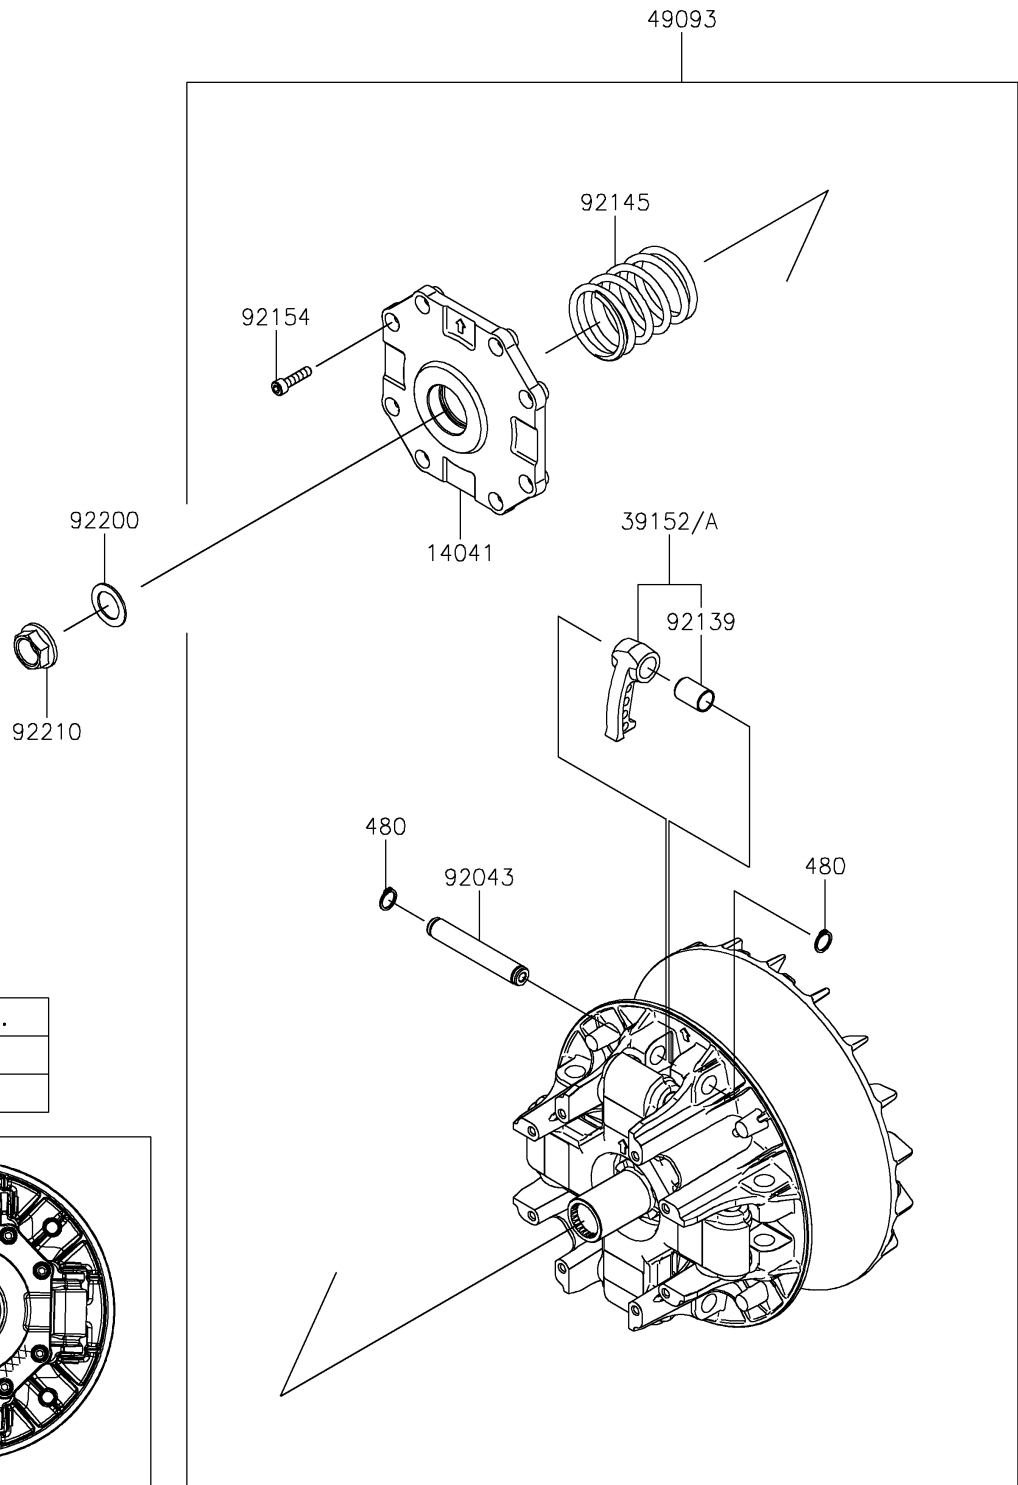

2021 TERYX KRX® 1000 PARTS DIAGRAM

Drive Converter

E1391

Mark	Ref No.
75 or 77	39152
Other	39152A

2021 TERYX KRX® 1000 PARTS LIST

Drive Converter

ITEM NAME	PART NUMBER	QUANTITY
COVER-COMP (Ref # 14041)	14041-0622	1
WEIGHT-RAMP (Ref # 39152)	39152-0048	4
WEIGHT-RAMP (Ref # 39152A)	39152-0097	4
CONVERTER-ASSY-DRIVE (Ref # 49093)	49093-0077	1
PIN (Ref # 92043)	92043-0975	4
BUSHING (Ref # 92139)	92139-0933	4
SPRING (Ref # 92145)	92145-1855	1
BOLT-SOCKET,6X25 (Ref # 92154)	92154-3960	8
WASHER,20.2X31X1.4 (Ref # 92200)	92200-2248	1
NUT,20MM (Ref # 92210)	92210-1753	1
CIRCLIP-TYPE-C,13MM (Ref # 480)	480J1300	8