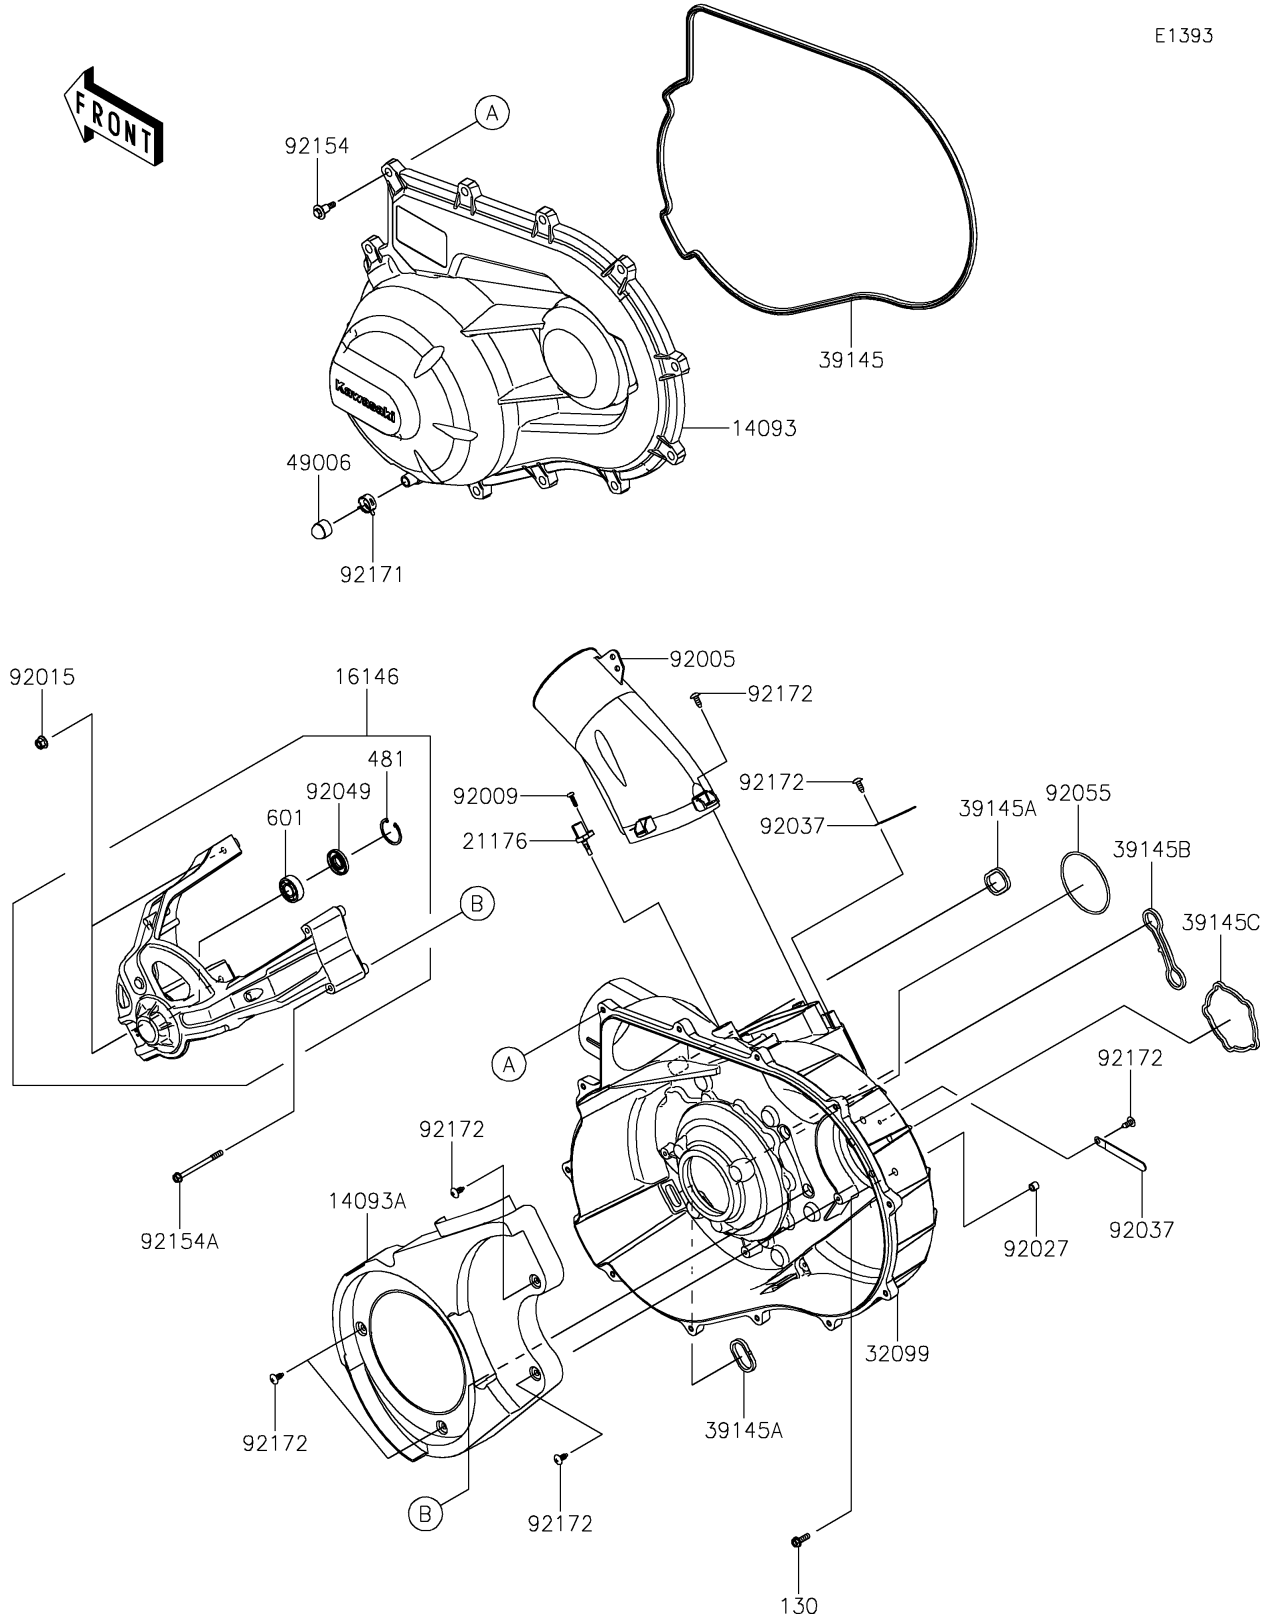

# 2021 TERYX KRX® 1000 PARTS DIAGRAM

## Converter Cover

E1393

## 2021 TERYX KRX® 1000 PARTS LIST

### Converter Cover

ITEM NAME	PART NUMBER	QUANTITY
COVER,CVT (Ref # 14093)	14093-0774	1
COVER (Ref # 14093A)	14093-0775	1
COVER-ASSY (Ref # 16146)	16146-0840	1
SENSOR,AIR TEMPERATURE (Ref # 21176)	21176-0048	1
CASE,CVT (Ref # 32099)	32099-0795	1
TRIM-SEAL,CVT COVER (Ref # 39145)	39145-0711	1
TRIM-SEAL (Ref # 39145A)	39145-0712	2
TRIM-SEAL (Ref # 39145B)	39145-0713	1
TRIM-SEAL (Ref # 39145C)	39145-0714	1
BOOT,DRAIN (Ref # 49006)	49006-3718	1
FITTING (Ref # 92005)	92005-0978	1
SCREW,TAPPING,5X16 (Ref # 92009)	92009-1264	1
NUT,FLANGED,LOCK,8MM (Ref # 92015)	92015-1668	2
COLLAR,6.8X10X8.5 (Ref # 92027)	92027-129	5
CLAMP (Ref # 92037)	92037-1993	2
SEAL-OIL,TC 15X35X6 (Ref # 92049)	92049-0816	1
RING-O,84.4X3.1 (Ref # 92055)	92055-0916	1
BOLT,CVT COVER (Ref # 92154)	92154-1522	12
BOLT,6X80 (Ref # 92154A)	92154-3862	2
CLAMP (Ref # 92171)	92171-0329	1
SCREW,6X16 (Ref # 92172)	92172-0284	10
BOLT-FLANGED,6X20 (Ref # 130)	130BA0620	5
CIRCLIP-TYPE-C,35MM (Ref # 481)	481J3500	1
BEARING-BALL,#6202C3 (Ref # 601)	601B6202	1