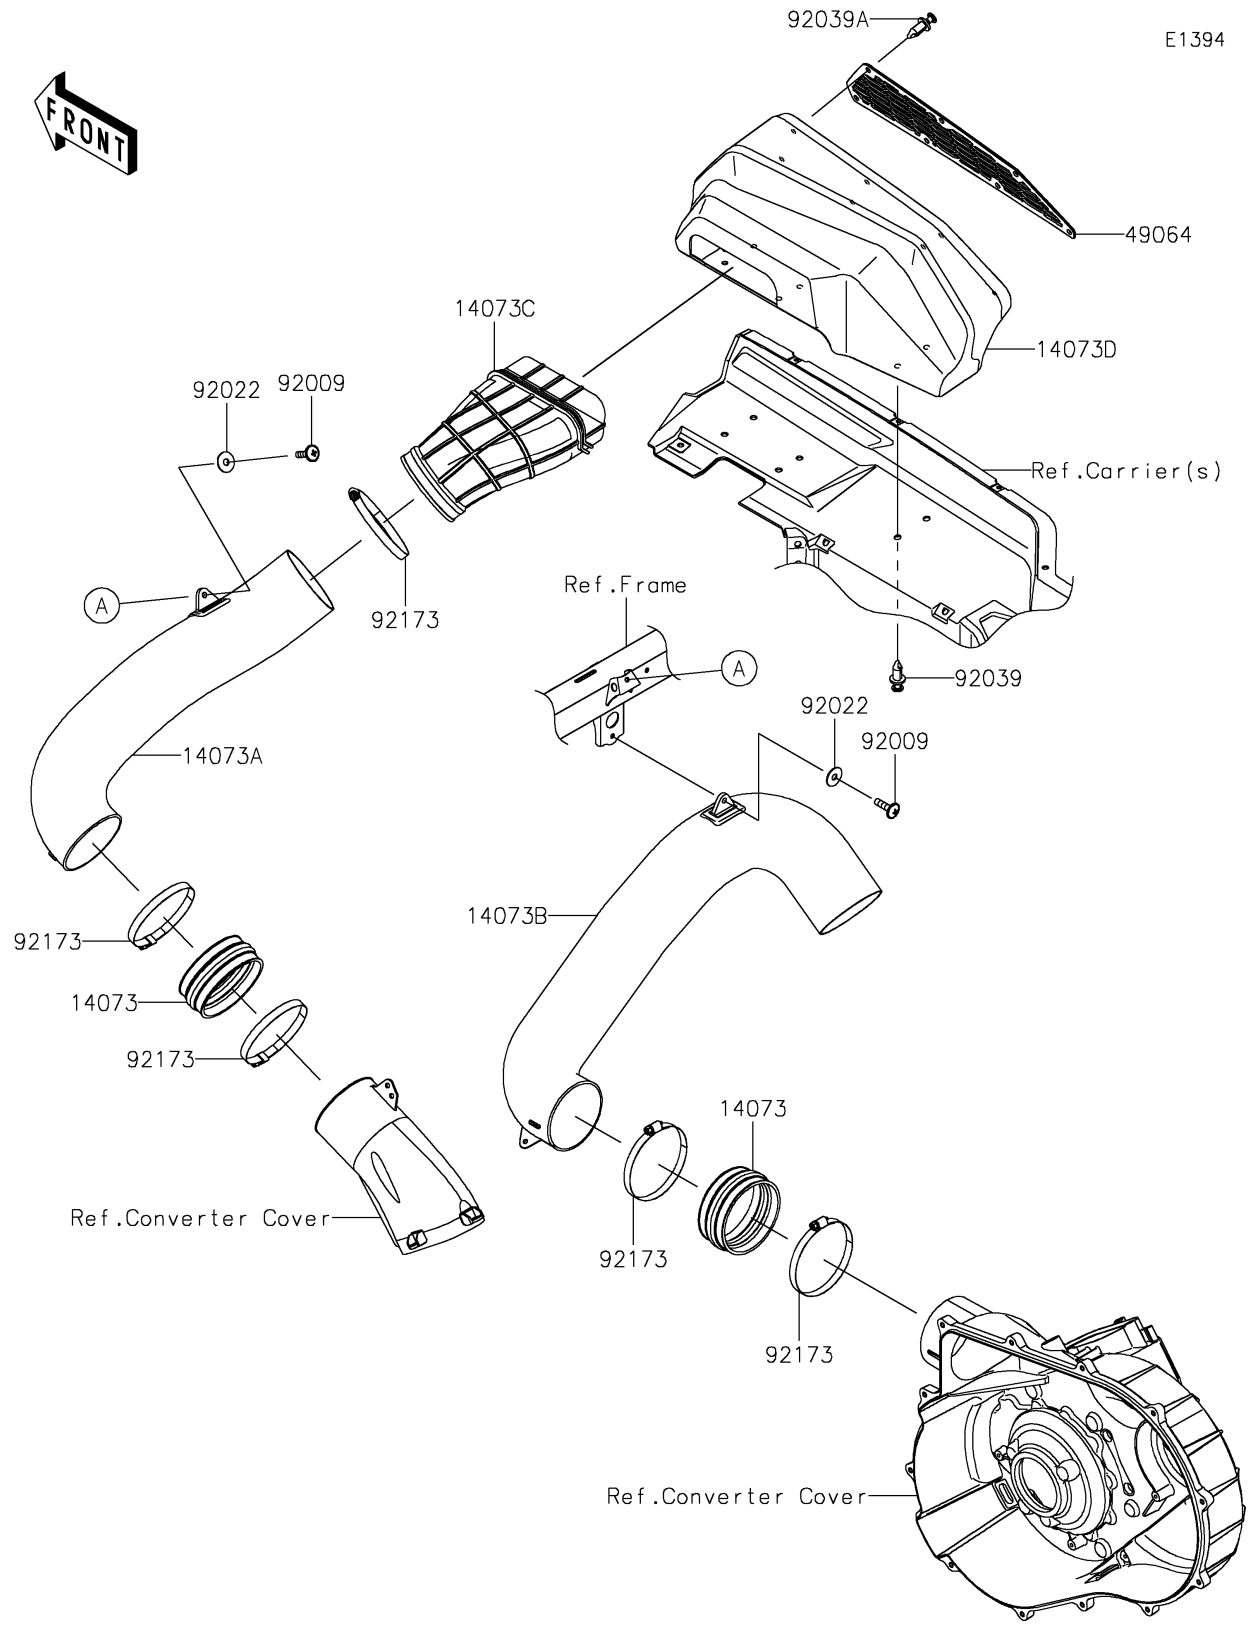

2021 TERYX KRX® 1000 PARTS DIAGRAM

Air Cleaner-Belt Converter

2021 TERYX KRX® 1000 PARTS LIST

Air Cleaner-Belt Converter

ITEM NAME	PART NUMBER	QUANTITY
DUCT (Ref # 14073)	14073-0909	2
DUCT,INTAKE (Ref # 14073A)	14073-0910	1
DUCT,EXHAUST (Ref # 14073B)	14073-0911	1
DUCT (Ref # 14073C)	14073-0919	1
DUCT (Ref # 14073D)	14073-0955	1
FILTER-AIR (Ref # 49064)	49064-0013	1
SCREW,6X22 (Ref # 92009)	92009-1441	2
WASHER,PLAIN,6.5X20X1 (Ref # 92022)	92022-165	2
RIVET (Ref # 92039)	92039-0776	6
RIVET,TWO-PIECE CLIP (Ref # 92039A)	92039-0818	7
CLAMP,130MM (Ref # 92173)	92173-1938	5