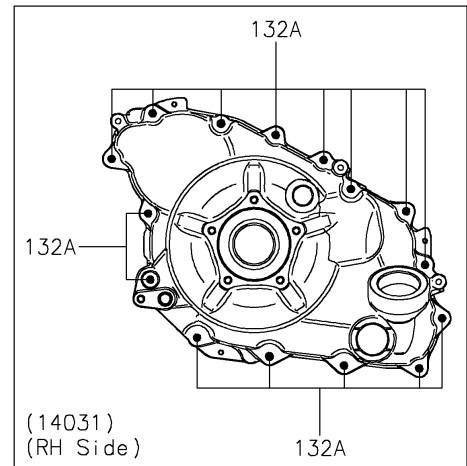

2021 TERYX KRX® 1000 PARTS DIAGRAM

Engine Cover(s)

E1431

2021 TERYX KRX® 1000 PARTS LIST

Engine Cover(s)

ITEM NAME	PART NUMBER	QUANTITY
GASKET,GENERATOR COVER (Ref # 11061)	11061-1304	1
GASKET,CLUTCH COVER (Ref # 11061A)	11061-1305	1
PLATE,CLUTCH COVER,BACK (Ref # 13272)	13272-2799	1
PLATE-POSITION (Ref # 14014)	14014-0556	3
COVER-GENERATOR (Ref # 14031)	14031-0639	1
COVER-CLUTCH (Ref # 14032)	14032-0646	1
COVER,GENERATOR,OUTER (Ref # 14093)	14093-0794	1
CAP-OIL FILLER (Ref # 16115)	16115-1064	1
GAUGE,OIL (Ref # 52005)	52005-0766	1
STUD,8X30 (Ref # 92004)	92004-0790	2
PIN,DOWEL,10X14 (Ref # 92043)	92043-1037	2
PIN,6.2X8X14 (Ref # 92043A)	92043-1263	2
PIN,8X14 (Ref # 92043B)	92043-1567	2
BEARING-BALL,16014CS45 (Ref # 92045)	92045-0709	1
SEAL-OIL,HTC 59X77X9 (Ref # 92049)	92049-0820	1
RING-O,37.2X1.9 (Ref # 92055)	92055-0959	1
RING-O,20X2 (Ref # 92055A)	92055-1146	1
RING-O,35.8MM (Ref # 92055B)	92055-1281	1
PLUG,COVER (Ref # 92066)	92066-0011	1
PLUG,36X7.5 (Ref # 92066A)	92066-0744	1
BOLT,8X40 (Ref # 92151)	92151-1621	11
BOLT,FLAT,8X13.6 (Ref # 92154)	92154-0978	3
WASHER,8.5X18X2.3 (Ref # 92200)	92200-1213	2
BOLT-FLANGED,10X30 (Ref # 130)	130BA1030	4
BOLT-FLANGED-SMALL,6X16 (Ref # 132)	132BA0616	5
BOLT-FLANGED-SMALL,6X30 (Ref # 132A)	132BA0630	15
CIRCLIP (Ref # 481)	481J3400	1
PIN-DOWEL,4X16 (Ref # 551)	551A0416	2