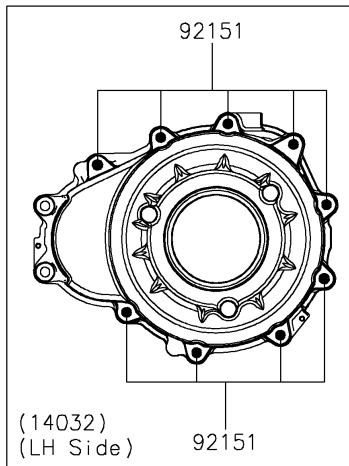

2021 TERYX KRX® 1000 PARTS DIAGRAM

Engine Cover(s)

E1431

2021 TERYX KRX® 1000 PARTS LIST

Engine Cover(s)

ITEM NAME	PART NUMBER	QUANTITY
GASKET,GENERATOR COVER (Ref # 11061)	11061-1304	1
GASKET,CLUTCH COVER (Ref # 11061A)	11061-1305	1
PLATE,CLUTCH COVER,BACK (Ref # 13272)	13272-2799	1
PLATE-POSITION (Ref # 14014)	14014-0556	3
COVER-GENERATOR (Ref # 14031)	14031-0639	1
COVER-CLUTCH (Ref # 14032)	14032-0646	1
COVER,GENERATOR,OUTER (Ref # 14093)	14093-0794	1
CAP-OIL FILLER (Ref # 16115)	16115-1064	1
GAUGE,OIL (Ref # 52005)	52005-0766	1
STUD,8X30 (Ref # 92004)	92004-0790	2
PIN,DOWEL,10X14 (Ref # 92043)	92043-1037	2
PIN,6.2X8X14 (Ref # 92043A)	92043-1263	2
PIN,8X14 (Ref # 92043B)	92043-1567	2
BEARING-BALL,16014CS45 (Ref # 92045)	92045-0709	1
SEAL-OIL,HTC 59X77X9 (Ref # 92049)	92049-0820	1
RING-O,37.2X1.9 (Ref # 92055)	92055-0959	1
RING-O,20X2 (Ref # 92055A)	92055-1146	1
RING-O,35.8MM (Ref # 92055B)	92055-1281	1
PLUG,COVER (Ref # 92066)	92066-0011	1
PLUG,36X7.5 (Ref # 92066A)	92066-0744	1
BOLT,8X40 (Ref # 92151)	92151-1621	11
BOLT,FLAT,8X13.6 (Ref # 92154)	92154-0978	3
WASHER,8.5X18X2.3 (Ref # 92200)	92200-1213	2
BOLT-FLANGED,10X30 (Ref # 130)	130BA1030	4
BOLT-FLANGED-SMALL,6X16 (Ref # 132)	132BA0616	5
BOLT-FLANGED-SMALL,6X30 (Ref # 132A)	132BA0630	15
CIRCLIP (Ref # 481)	481J3400	1
PIN-DOWEL,4X16 (Ref # 551)	551A0416	2