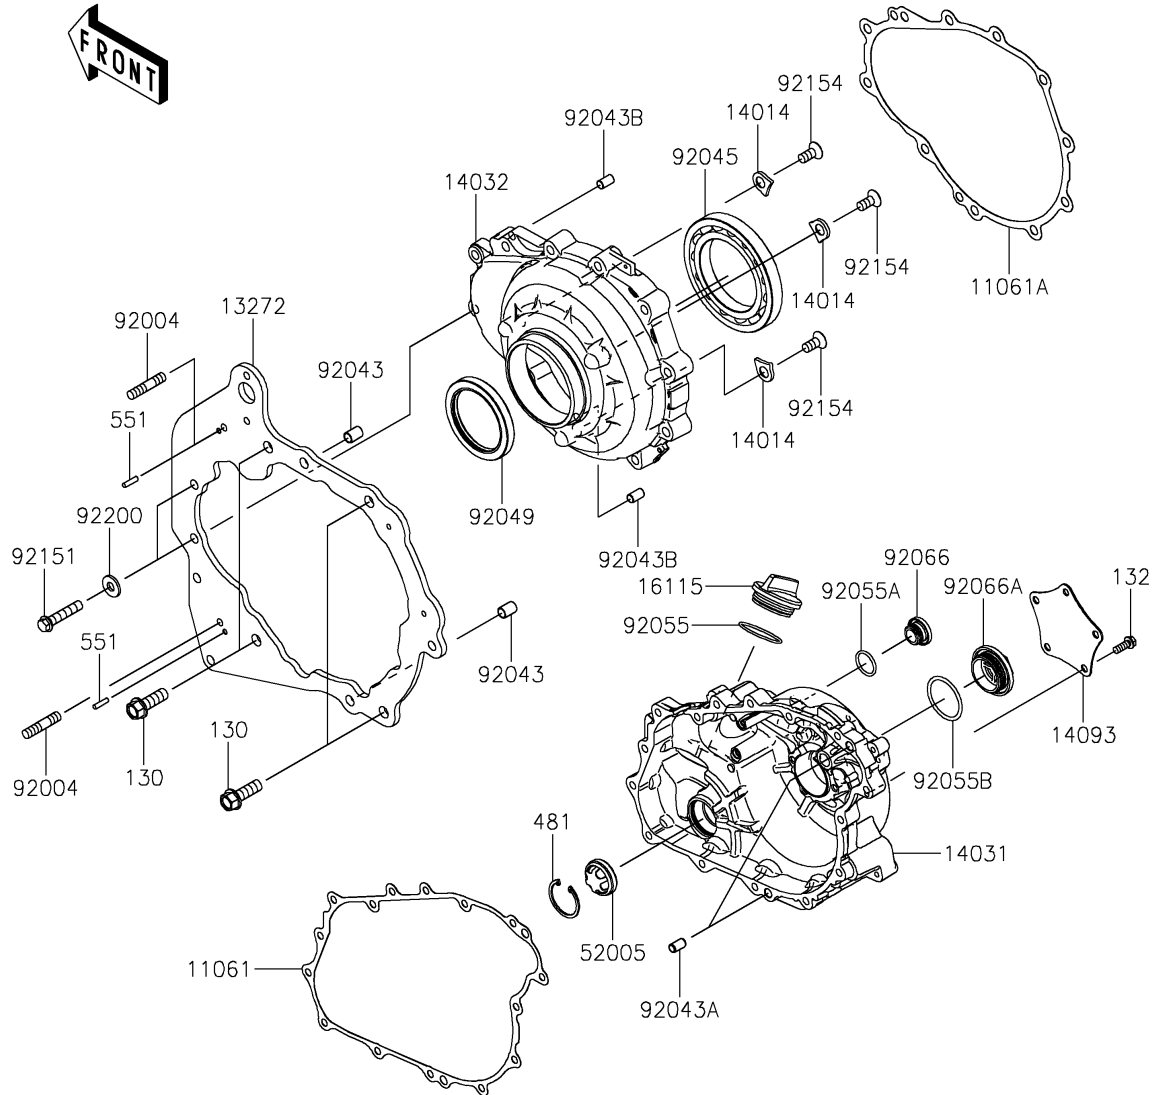

2021 TERYX KRX® 1000 PARTS DIAGRAM

Engine Cover(s)

E1431

2021 TERYX KRX® 1000 PARTS LIST

Engine Cover(s)

ITEM NAME	PART NUMBER	QUANTITY
GASKET,GENERATOR COVER (Ref # 11061)	11061-1304	1
GASKET,CLUTCH COVER (Ref # 11061A)	11061-1305	1
PLATE,CLUTCH COVER,BACK (Ref # 13272)	13272-2799	1
PLATE-POSITION (Ref # 14014)	14014-0556	3
COVER-GENERATOR (Ref # 14031)	14031-0639	1
COVER-CLUTCH (Ref # 14032)	14032-0646	1
COVER,GENERATOR,OUTER (Ref # 14093)	14093-0794	1
CAP-OIL FILLER (Ref # 16115)	16115-1064	1
GAUGE,OIL (Ref # 52005)	52005-0766	1
STUD,8X30 (Ref # 92004)	92004-0790	2
PIN,DOWEL,10X14 (Ref # 92043)	92043-1037	2
PIN,6.2X8X14 (Ref # 92043A)	92043-1263	2
PIN,8X14 (Ref # 92043B)	92043-1567	2
BEARING-BALL,16014CS45 (Ref # 92045)	92045-0709	1
SEAL-OIL,HTC 59X77X9 (Ref # 92049)	92049-0820	1
RING-O,37.2X1.9 (Ref # 92055)	92055-0959	1
RING-O,20X2 (Ref # 92055A)	92055-1146	1
RING-O,35.8MM (Ref # 92055B)	92055-1281	1
PLUG,COVER (Ref # 92066)	92066-0011	1
PLUG,36X7.5 (Ref # 92066A)	92066-0744	1
BOLT,8X40 (Ref # 92151)	92151-1621	11
BOLT,FLAT,8X13.6 (Ref # 92154)	92154-0978	3
WASHER,8.5X18X2.3 (Ref # 92200)	92200-1213	2
BOLT-FLANGED,10X30 (Ref # 130)	130BA1030	4
BOLT-FLANGED-SMALL,6X16 (Ref # 132)	132BA0616	5
BOLT-FLANGED-SMALL,6X30 (Ref # 132A)	132BA0630	15
CIRCLIP (Ref # 481)	481J3400	1
PIN-DOWEL,4X16 (Ref # 551)	551A0416	2