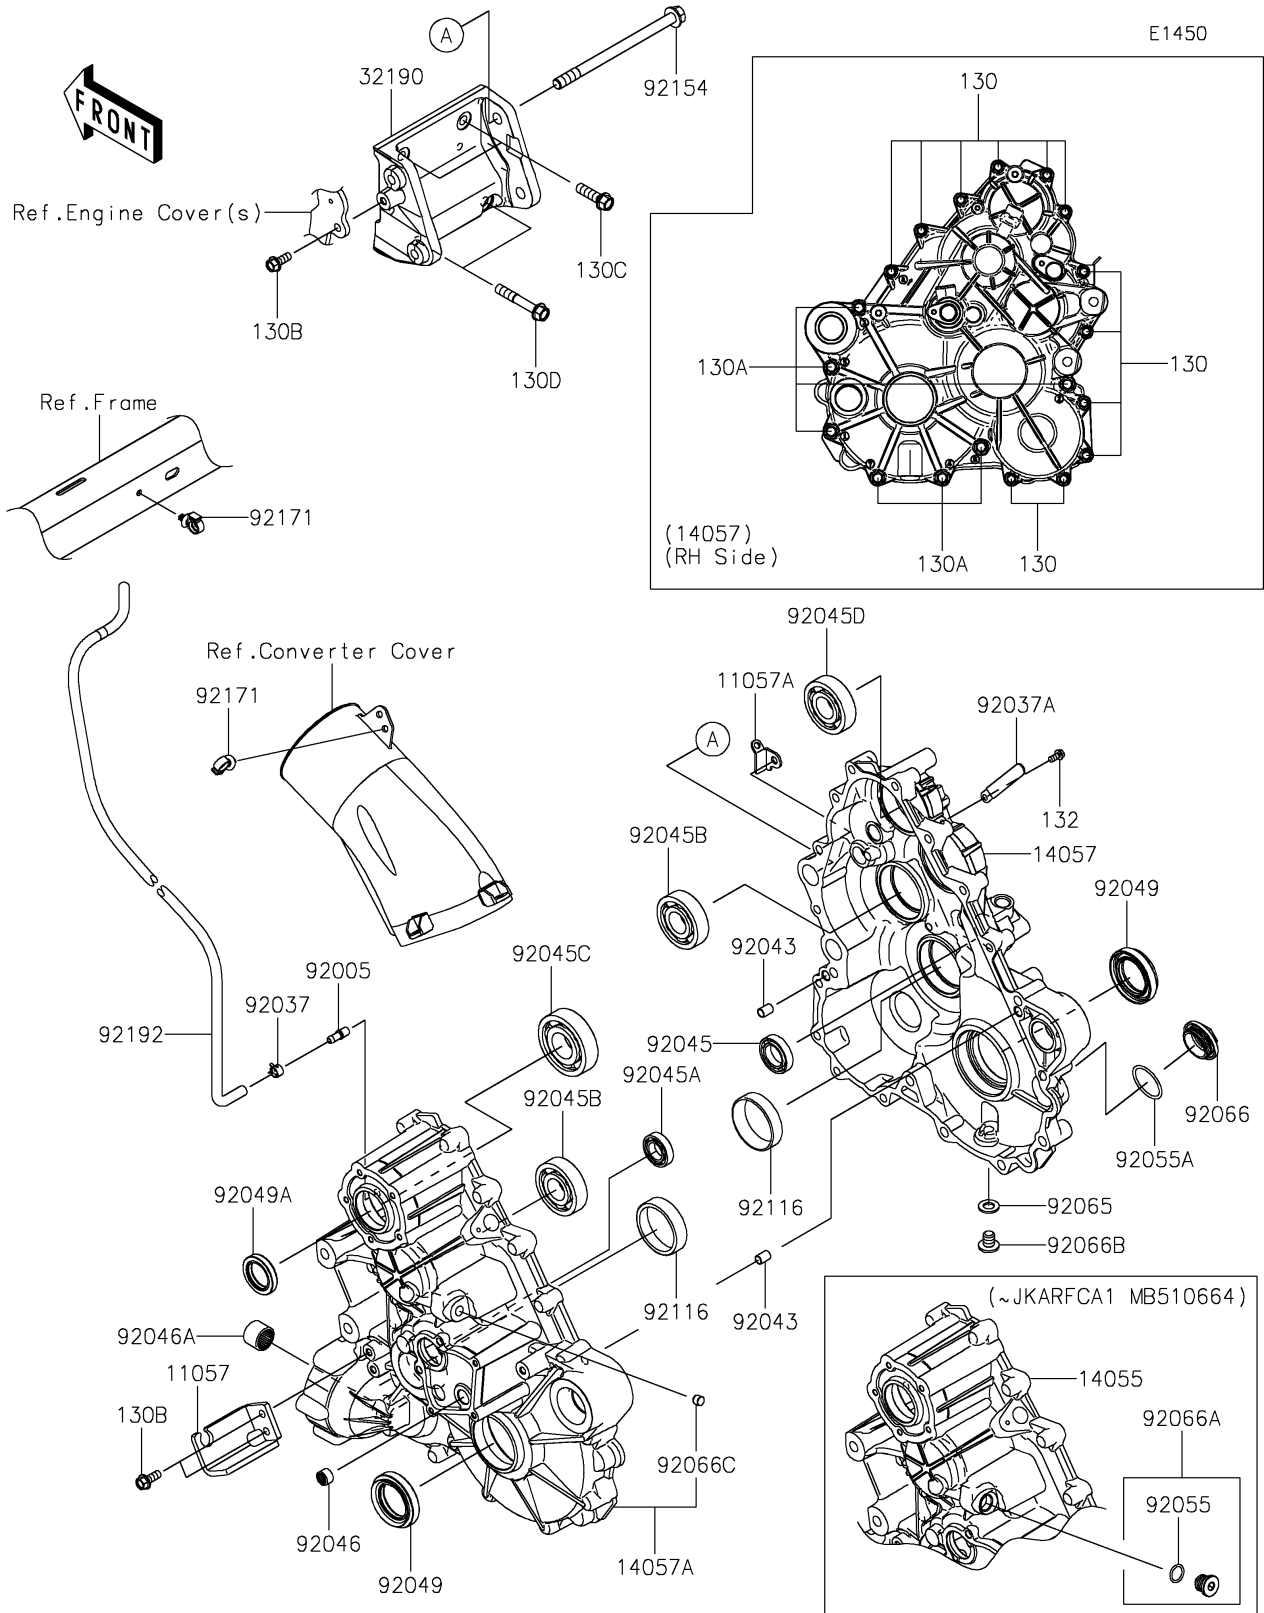

2021 TERYX KRX® 1000 PARTS DIAGRAM

Gear Box

2021 TERYX KRX® 1000 PARTS LIST

Gear Box

ITEM NAME	PART NUMBER	QUANTITY
BRACKET,CABLE (Ref # 11057)	11057-1898	1
BRACKET (Ref # 11057A)	11057-4094	1
CASE-GEAR (Ref # 14055)	14055-0641	1
CASE-COMP-GEAR (Ref # 14057)	14057-0020	1
CASE-COMP-GEAR (Ref # 14057A)	14057-0021	1
BRACKET-ENGINE (Ref # 32190)	32190-0776	1
FITTING,BREATHER (Ref # 92005)	92005-1127	1
CLAMP,TUBE (Ref # 92037)	92037-1505	1
CLAMP (Ref # 92037A)	92037-1993	1
PIN,DOWEL,10X14 (Ref # 92043)	92043-1037	2
BEARING-BALL,#6905 (Ref # 92045)	92045-036	1
BEARING-BALL,6904 (Ref # 92045A)	92045-0705	1
BEARING-BALL,6305RSH2 (Ref # 92045B)	92045-0899	2
BEARING-BALL,TMB306C3 (Ref # 92045C)	92045-0900	1
BEARING-BALL,6305 (Ref # 92045D)	92045-0947	1
BEARING-NEEDLE,HK1210FM (Ref # 92046)	92046-0034	1
BEARING-NEEDLE (Ref # 92046A)	92046-0039	1
SEAL-OIL,TC9Y 40X62X10X17.2 (Ref # 92049)	92049-0815	2
SEAL-OIL,HTC 30X45X8 (Ref # 92049A)	92049-0848	1
RING-O,15.3X2.2 (Ref # 92055)	92055-0830	1
RING-O,35.8MM (Ref # 92055A)	92055-1281	1
GASKET,12X22X2 (Ref # 92065)	92065-097	1
PLUG,36X7.5 (Ref # 92066)	92066-0744	1
PLUG (Ref # 92066A)	92066-0778	1
PLUG,12X15 (Ref # 92066B)	92066-0943	1
PLUG (Ref # 92066C)	92066-1013	1
BEARING-ROLLER,HC30305J (Ref # 92116)	92116-0011	2
BOLT,12X175 (Ref # 92154)	92154-3859	2
CLAMP (Ref # 92171)	92171-0453	2

2021 TERYX KRX® 1000 PARTS LIST

Gear Box

ITEM NAME	PART NUMBER	QUANTITY
TUBE,5.8X10.8X935 (Ref # 92192)	92192-1921	1
BOLT-FLANGED,8X45 (Ref # 130)	130BA0845	12
BOLT-FLANGED,10X55 (Ref # 130A)	130BA1055	7
BOLT-FLANGED,8X20 (Ref # 130B)	130CA0820	3
BOLT-FLANGED,10X35 (Ref # 130C)	130CA1035	2
BOLT-FLANGED,10X60 (Ref # 130D)	130CA1060	2
BOLT-FLANGED-SMALL,6X12 (Ref # 132)	132BA0612	1