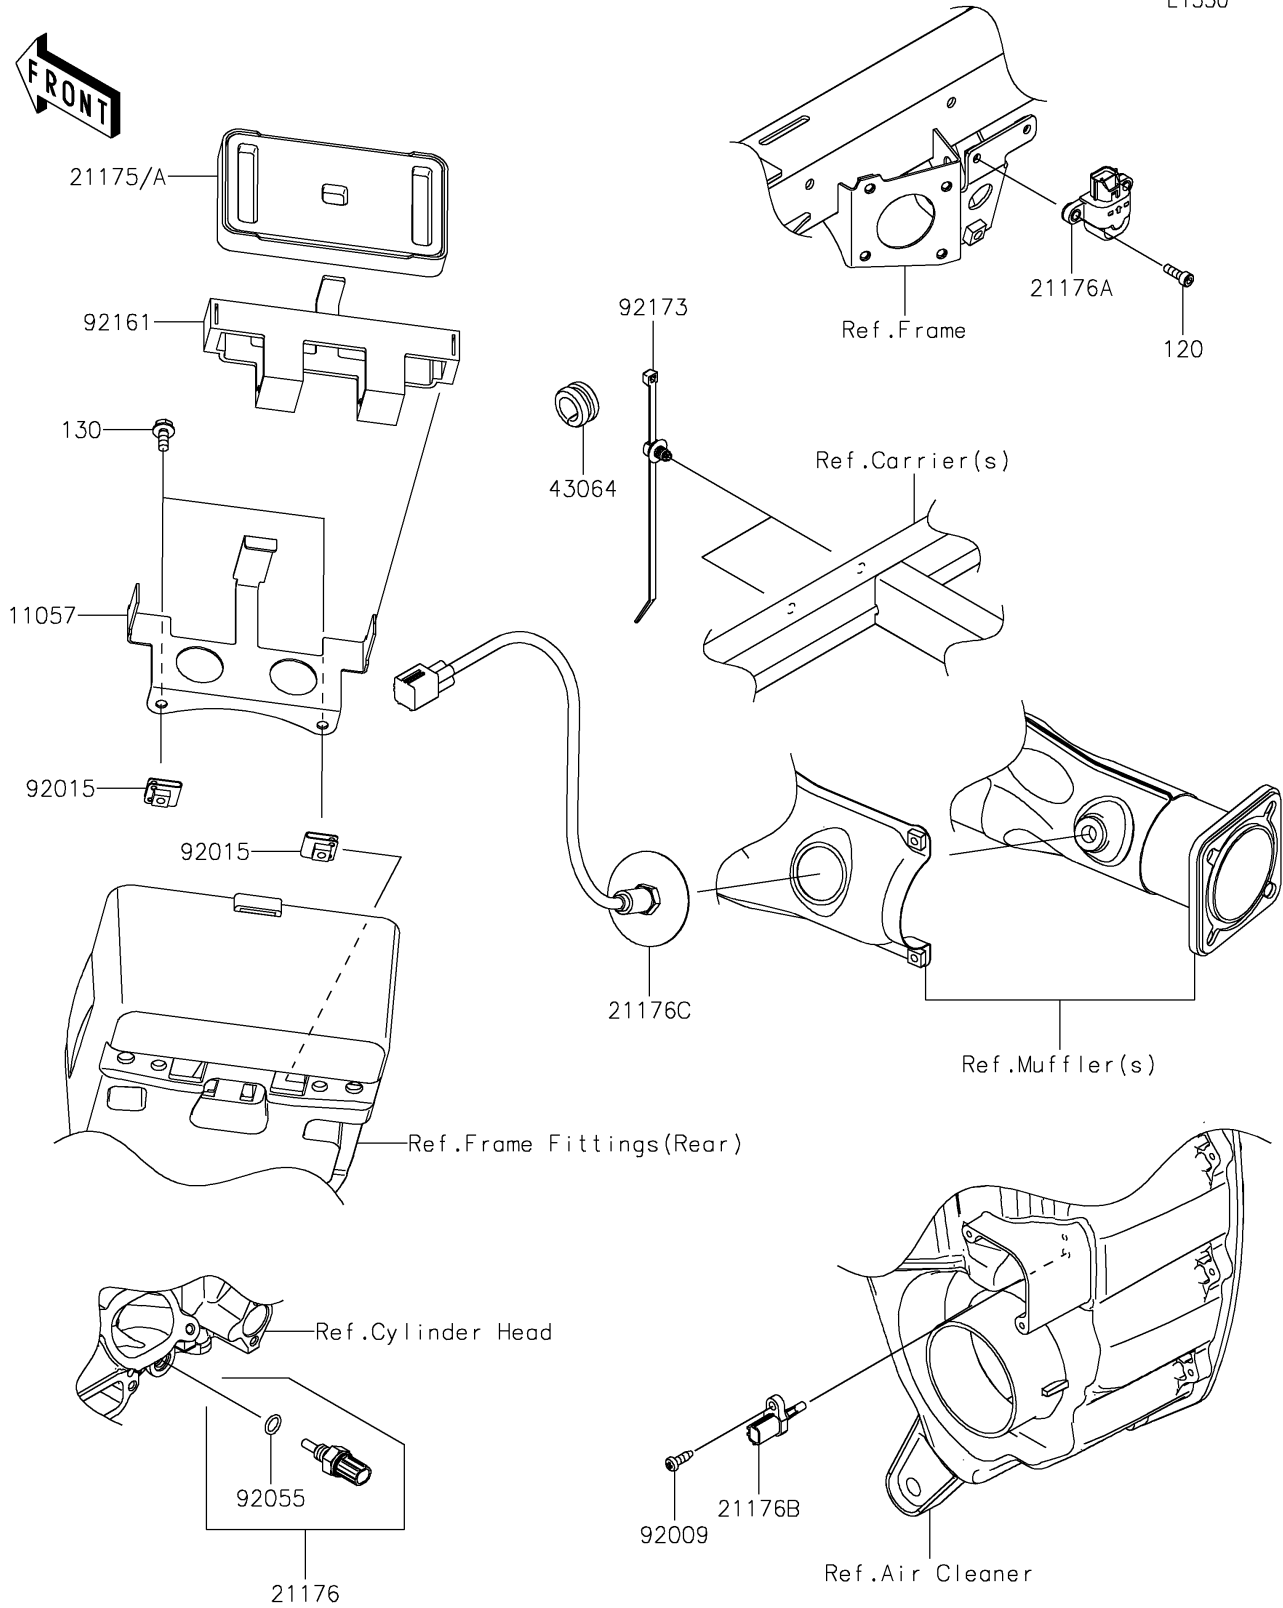

2021 TERYX KRX® 1000 PARTS DIAGRAM

Fuel Injection

E1530

2021 TERYX KRX® 1000 PARTS LIST

Fuel Injection

ITEM NAME	PART NUMBER	QUANTITY
BRACKET,ECU (Ref # 11057)	11057-2230	1
CONTROL UNIT-ELECTRONIC (Ref # 21175)	21175-1482	1
CONTROL UNIT-ELECTRONIC (Ref # 21175A)	21175-1483	1
SENSOR,WATER TEMP (Ref # 21176)	21176-0009	1
SENSOR,VEHICLE-DOWN (Ref # 21176A)	21176-0026	1
SENSOR,AIR TEMPERATURE (Ref # 21176B)	21176-0048	1
SENSOR,OXYGEN (Ref # 21176C)	21176-0900	1
GROMMET,HOSE CLAMP (Ref # 43064)	43064-007	2
SCREW,TAPPING,5X16 (Ref # 92009)	92009-1984	1
NUT,CLAMP,6MM (Ref # 92015)	92015-1678	2
RING-O,9.5X1.9 (Ref # 92055)	92055-0016	1
DAMPER,ECU (Ref # 92161)	92161-2183	1
CLAMP (Ref # 92173)	92173-2188	2
BOLT-SOCKET,5X16 (Ref # 120)	120CA0516	2
BOLT-FLANGED,6X14 (Ref # 130)	130CA0614	2