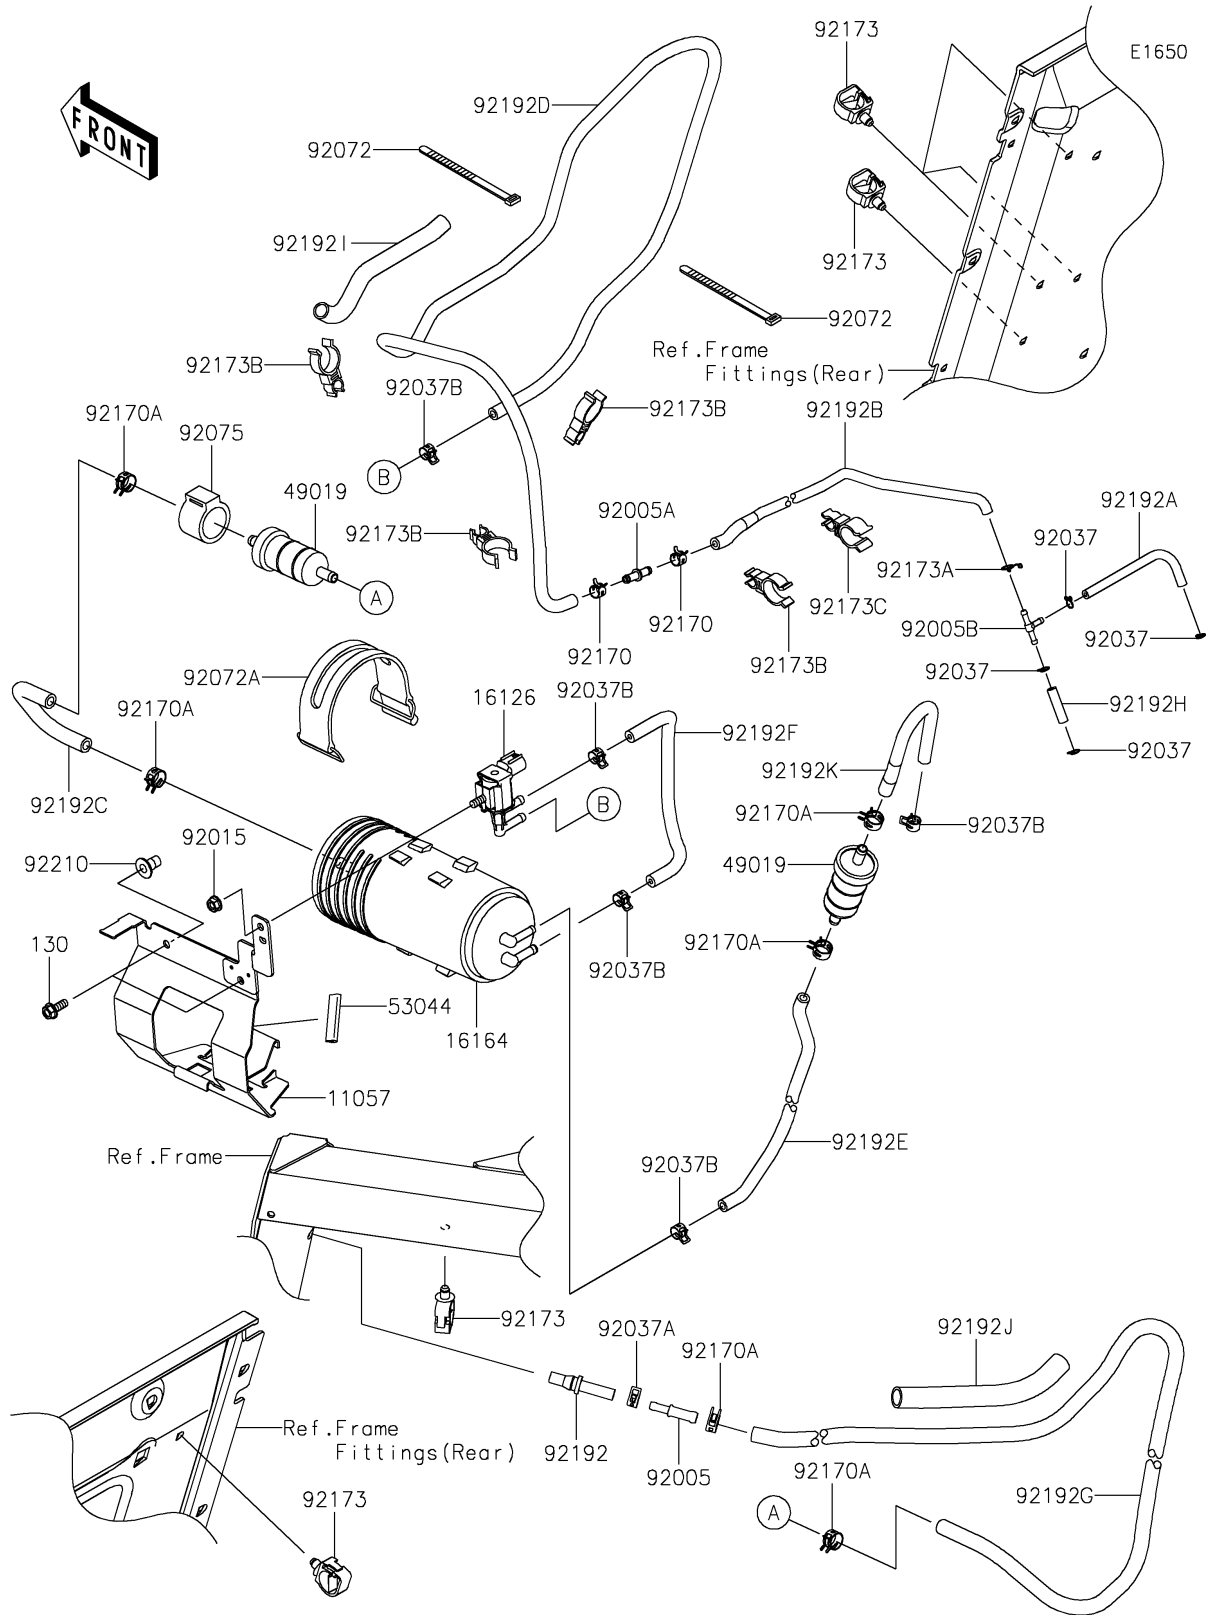

# 2021 TERYX KRX® 1000 PARTS DIAGRAM

Fuel Evaporative System(CA)

## 2021 TERYX KRX® 1000 PARTS LIST

Fuel Evaporative System(CA)

ITEM NAME	PART NUMBER	QUANTITY
BRACKET,CANISTER (Ref # 11057)	11057-2246	1
VALVE,SOLENOID (Ref # 16126)	16126-0705	1
CANISTER (Ref # 16164)	16164-0016	1
FILTER-FUEL (Ref # 49019)	49019-0032	2
TRIM,L=40 (Ref # 53044)	53044-1320	1
FITTING (Ref # 92005)	92005-0720	1
FITTING (Ref # 92005A)	92005-0721	1
FITTING (Ref # 92005B)	92005-1380	1
NUT,FLANGED,6MM (Ref # 92015)	92015-1367	1
CLAMP,TUBE (Ref # 92037)	92037-1124	4
CLAMP,TUBE (Ref # 92037A)	92037-1461	1
CLAMP (Ref # 92037B)	92037-2113	5
BAND,L=149 (Ref # 92072)	92072-031	2
BAND,L=168 (Ref # 92072A)	92072-1306	1
DAMPER,FUEL FILTER (Ref # 92075)	92075-1853	1
CLAMP (Ref # 92170)	92170-1493	2
CLAMP (Ref # 92170A)	92170-2082	6
CLAMP (Ref # 92173)	92173-0861	6
CLAMP (Ref # 92173A)	92173-1568	1
CLAMP,CLIP (Ref # 92173B)	92173-2000	4
CLAMP (Ref # 92173C)	92173-2287	1
TUBE,FRAME PIPE-CHECK VALVE (Ref # 92192)	92192-0068	1
TUBE,3.5X7.5X125 (Ref # 92192A)	92192-1497	1
TUBE,L=450 (Ref # 92192B)	92192-1612	1
TUBE,FILTER-CANISTER (Ref # 92192C)	92192-1665	1
TUBE,PURGE VALVE-THROTTLE BODY (Ref # 92192D)	92192-1951	1
TUBE,CANISTER-CHECK VALVE (Ref # 92192E)	92192-1952	1
TUBE,CANISTER-PURGE VALVE (Ref # 92192F)	92192-1953	1
TUBE,AIR BREATHER (Ref # 92192G)	92192-1954	1

## 2021 TERYX KRX® 1000 PARTS LIST

Fuel Evaporative System(CA)

ITEM NAME	PART NUMBER	QUANTITY
TUBE,THROTTLE BODY (Ref # 92192H)	92192-1992	1
TUBE,CONVOLUTED,10.7X14.1X170 (Ref # 92192I)	92192-2293	1
TUBE,CONVOLUTED,13.2X17.5X160 (Ref # 92192J)	92192-2294	1
TUBE,CHECK VALVE-FILTER (Ref # 92192K)	92192-2295	1
NUT,LARGE FLANGE,6MM,L=16.5 (Ref # 92210)	92210-1623	2
BOLT-FLANGED,6X16 (Ref # 130)	130BA0616	2