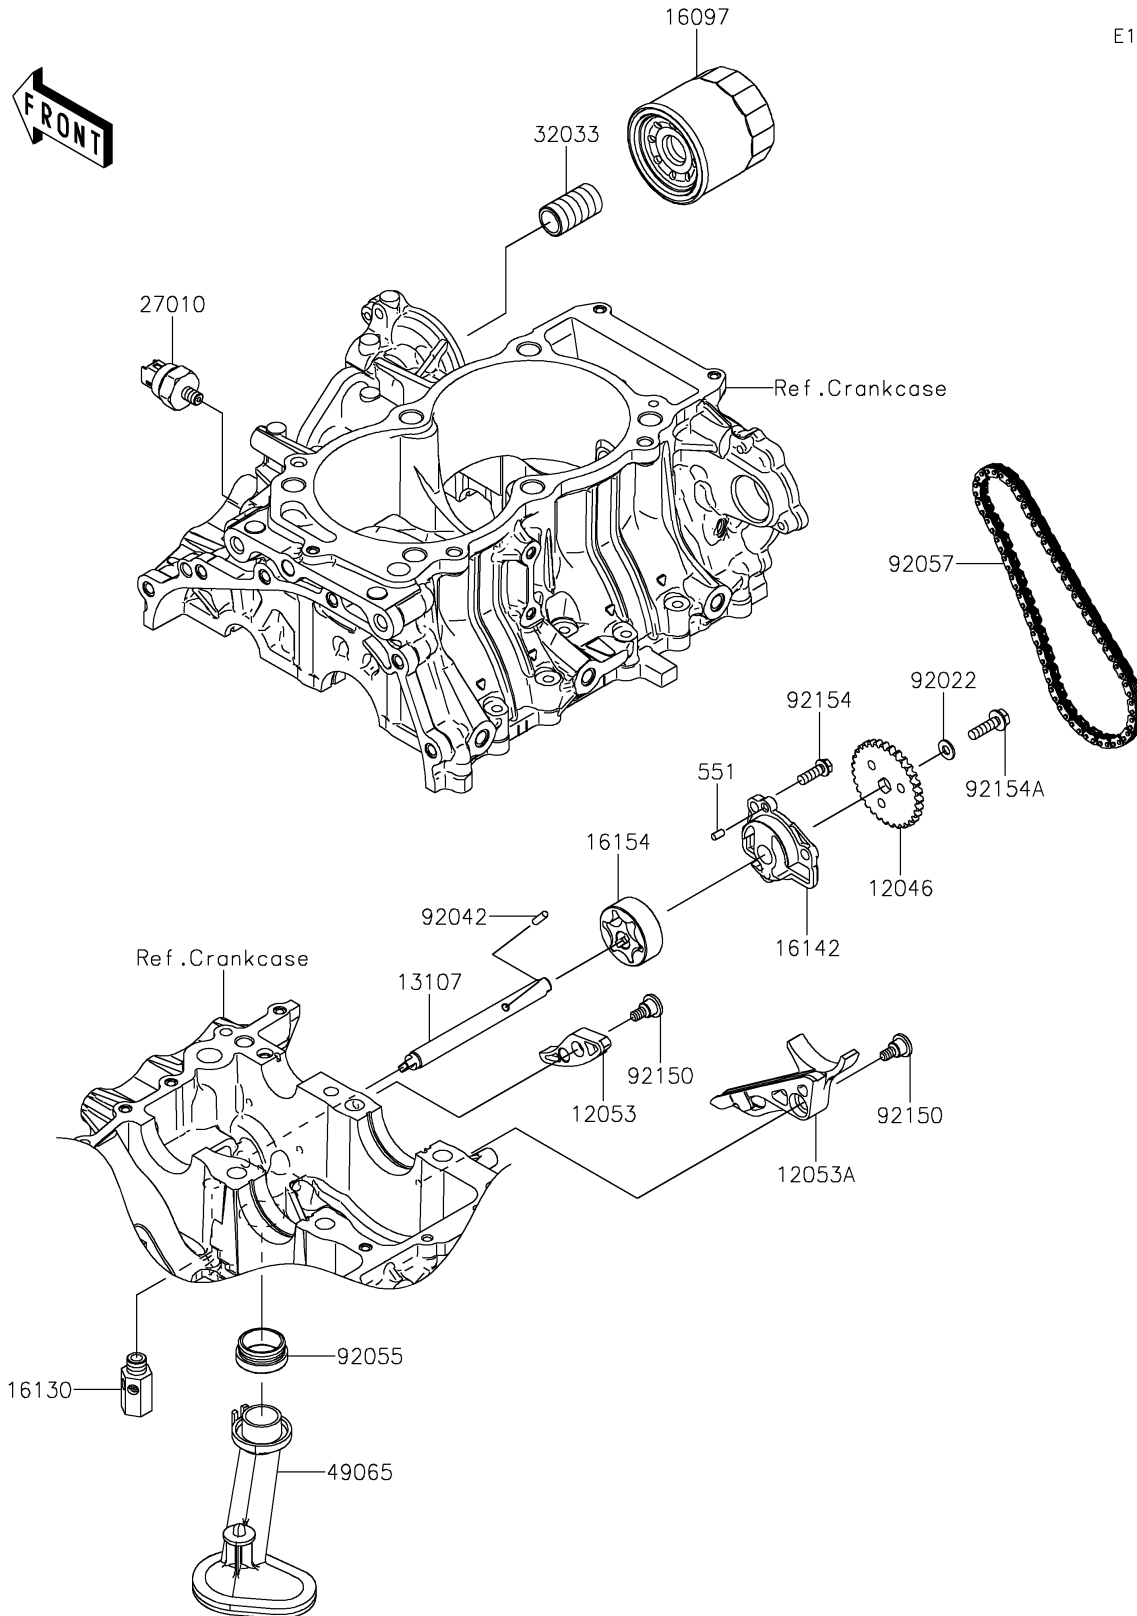

2021 TERYX KRX® 1000 PARTS DIAGRAM

Oil Pump/Oil Filter

E1710

2021 TERYX KRX® 1000 PARTS LIST

Oil Pump/Oil Filter

ITEM NAME	PART NUMBER	QUANTITY
SPROCKET,OIL PUMP,31T (Ref # 12046)	12046-0614	1
GUIDE-CHAIN,UPP (Ref # 12053)	12053-0276	1
GUIDE-CHAIN,LWR (Ref # 12053A)	12053-0296	1
SHAFT,OIL PUMP (Ref # 13107)	13107-0896	1
FILTER-ASSY-OIL (Ref # 16097)	16097-0007	1
VALVE-ASSY-RELIEF (Ref # 16130)	16130-1058	1
COVER-PUMP (Ref # 16142)	16142-0754	1
ROTOR-PUMP (Ref # 16154)	16154-0750	1
WIRE-LEAD (Ref # 26011)	26011-1985	1
SWITCH,OIL PRESSURE (Ref # 27010)	27010-0901	1
SWITCH,OIL PRESSURE (Ref # 27010A)	27010-1313	1
PIPE,OIL FILTER (Ref # 32033)	32033-1535	1
FILTER-OIL (Ref # 49065)	49065-0050	1
WASHER,6X12.8X1.2 (Ref # 92022)	92022-1827	1
PIN,DOWEL,4X13.8 (Ref # 92042)	92042-030	1
RING-O,OIL FILTER (Ref # 92055)	92055-1503	1
CHAIN,98XRH2010-70M (Ref # 92057)	92057-0765	1
BOLT,6MM (Ref # 92150)	92150-1090	2
BOLT,FLANGED,6X18 (Ref # 92154)	92154-0499	3
BOLT,FLANGED,6X22 (Ref # 92154A)	92154-1525	1
PIN-DOWEL,4X8 (Ref # 551)	551A0408	1