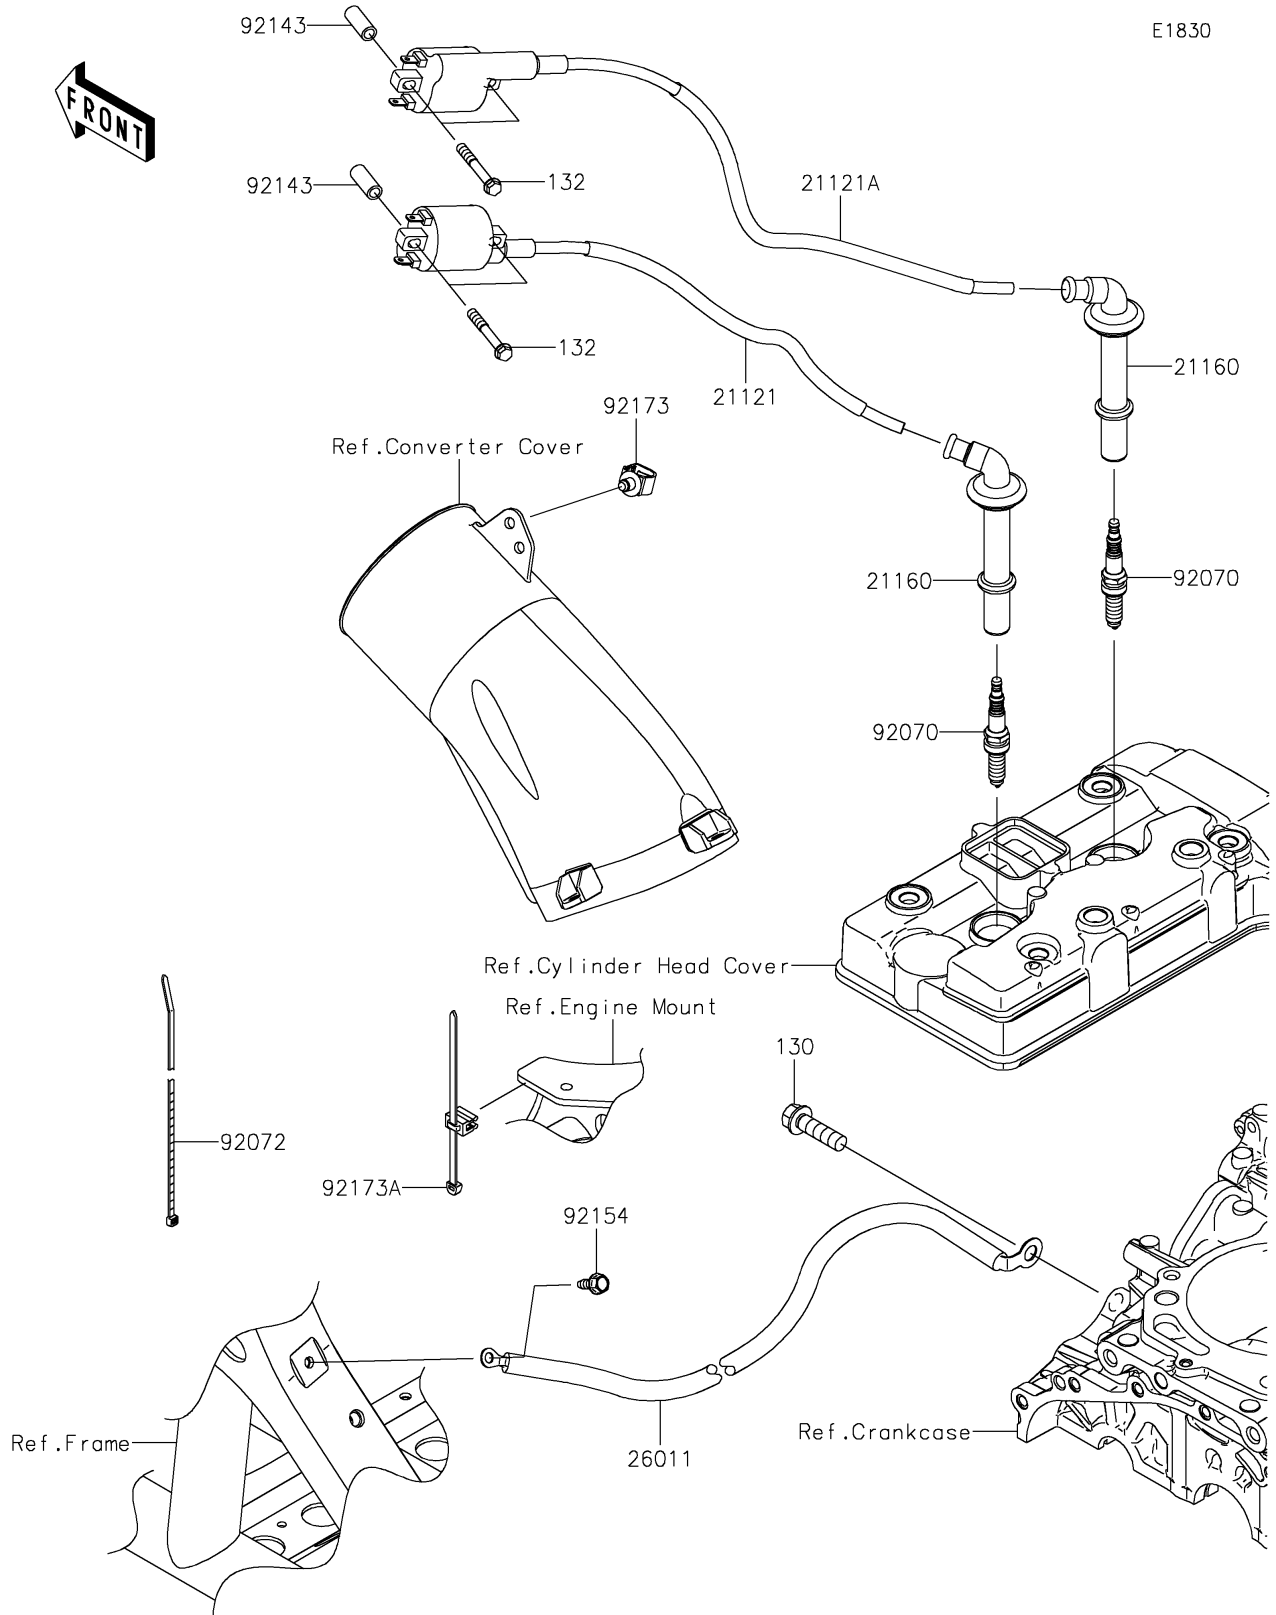

2021 TERYX KRX® 1000 PARTS DIAGRAM

Ignition System

2021 TERYX KRX® 1000 PARTS LIST

Ignition System

ITEM NAME	PART NUMBER	QUANTITY
COIL-IGNITION,#1 (Ref # 21121)	21121-0736	1
COIL-IGNITION,#2 (Ref # 21121A)	21121-0737	1
CAP-ASSY-PLUG (Ref # 21160)	21160-0027	2
WIRE-LEAD (Ref # 26011)	26011-1874	1
PLUG-SPARK,SILMAR9F9(NGK) (Ref # 92070)	92070-0721	2
BAND,L=292.1 (Ref # 92072)	92072-3509	2
COLLAR (Ref # 92143)	92143-1046	4
BOLT,FLANGED,6X16 (Ref # 92154)	92154-0551	1
CLAMP,12MM DIA. (Ref # 92173)	92173-0736	1
CLAMP (Ref # 92173A)	92173-2089	1
BOLT-FLANGED,10X35 (Ref # 130)	130BA1035	1
BOLT-FLANGED-SMALL,6X45 (Ref # 132)	132BA0645	4