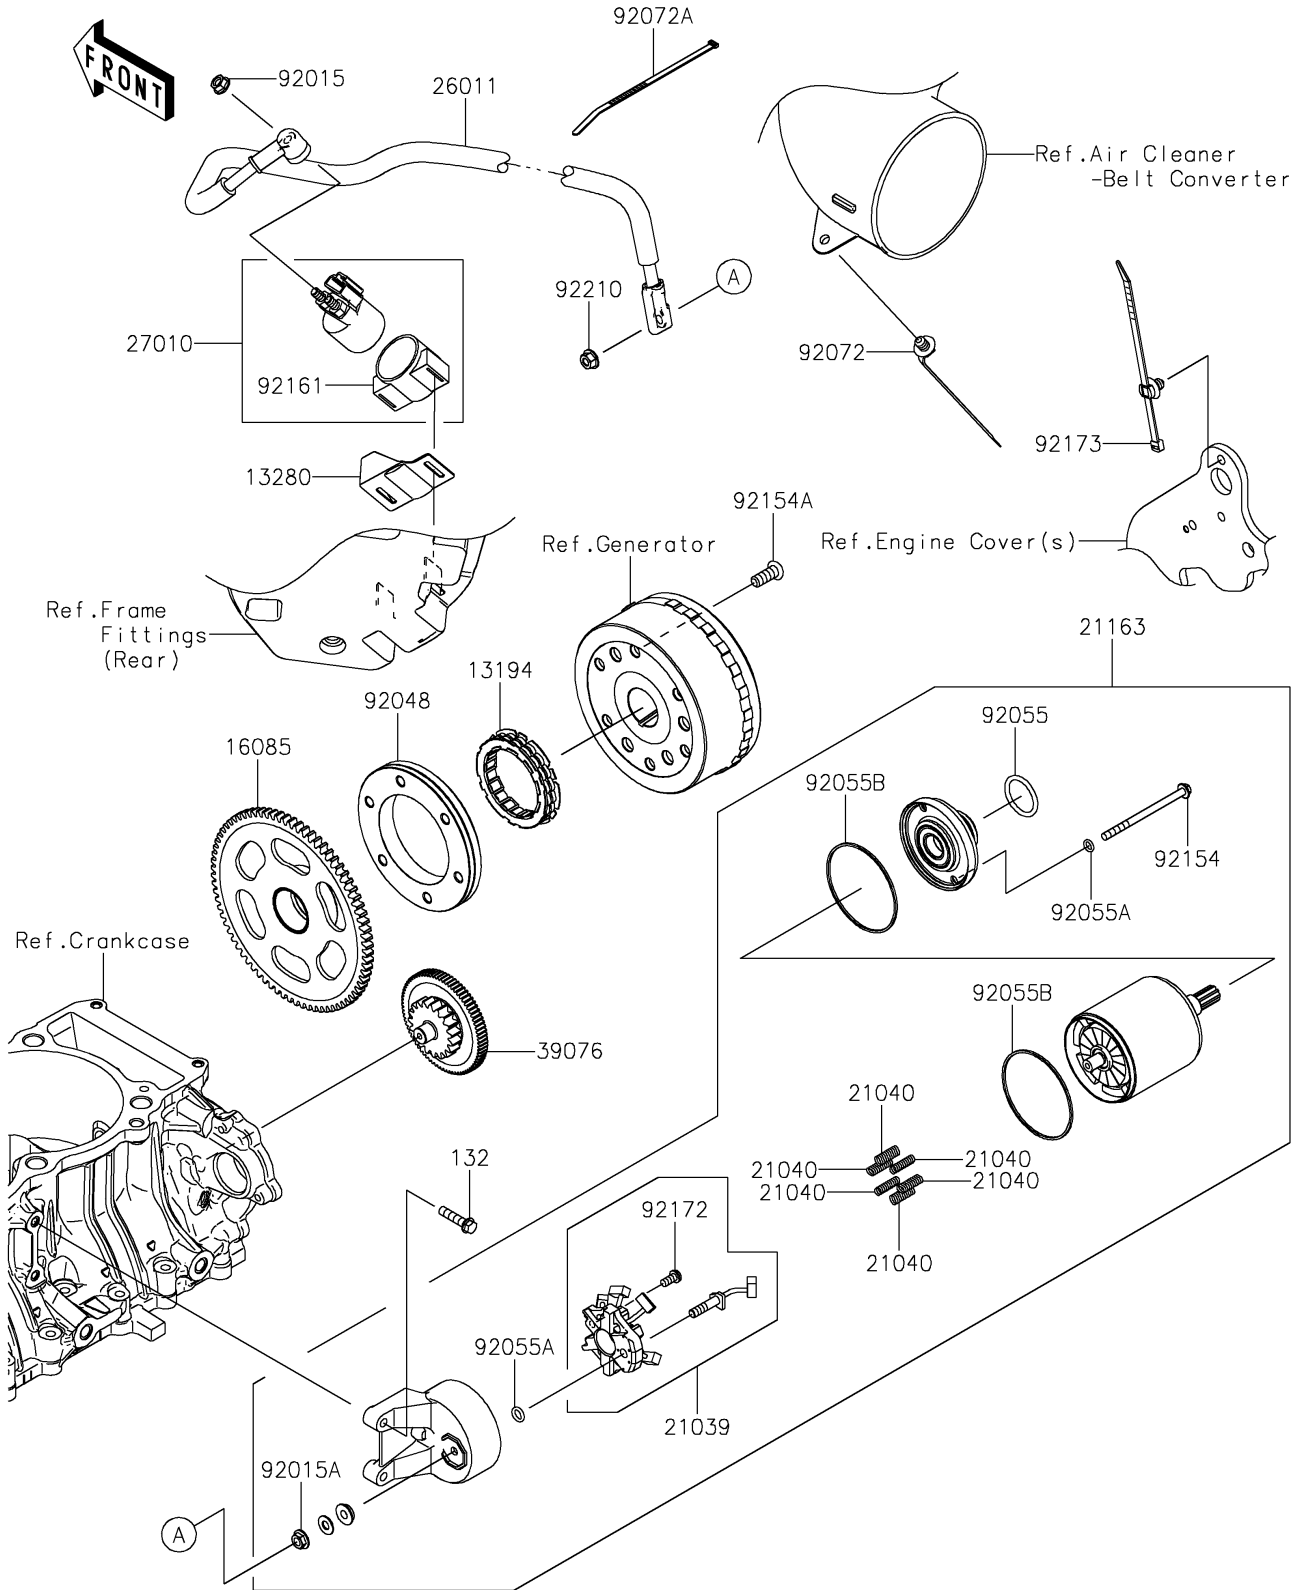

2021 TERYX KRX® 1000 PARTS DIAGRAM

Starter Motor

E1840

2021 TERYX KRX® 1000 PARTS LIST

Starter Motor

ITEM NAME	PART NUMBER	QUANTITY
CLUTCH-ONEWAY (Ref # 13194)	13194-0021	1
HOLDER,MAGNETIC SWITCH (Ref # 13280)	13280-0973	1
GEAR,76T (Ref # 16085)	16085-0691	1
BRUSH (Ref # 21039)	21039-0009	1
SPRING-BRUSH (Ref # 21040)	21040-0003	6
STARTER-ELECTRIC (Ref # 21163)	21163-0786	1
WIRE-LEAD (Ref # 26011)	26011-1914	1
SWITCH,MAGNETIC (Ref # 27010)	27010-0766	1
LIMITER (Ref # 39076)	39076-0039	1
NUT,FLANGED,6MM (Ref # 92015)	92015-1367	1
NUT,STARTER MOTOR (Ref # 92015A)	92015-1476	1
RACE (Ref # 92048)	92048-0041	1
RING-O (Ref # 92055)	92055-1276	1
RING-O,4.5X2.0 (Ref # 92055A)	92055-1370	3
RING-O,STARTER MOTOR (Ref # 92055B)	92055-1381	2
BAND,OS170-FT7(BLACK) (Ref # 92072)	92072-1414	1
BAND,L=292.1 (Ref # 92072A)	92072-3509	1
BOLT (Ref # 92154)	92154-0265	2
BOLT,TORX,8X20 (Ref # 92154A)	92154-0421	6
DAMPER,MAGNETIC SWITCH (Ref # 92161)	92161-1722	1
SCREW (Ref # 92172)	92172-0334	1
CLAMP (Ref # 92173)	92173-2188	1
NUT,6MM (Ref # 92210)	92210-0188	1
BOLT-FLANGED-SMALL,6X25 (Ref # 132)	132BA0625	2