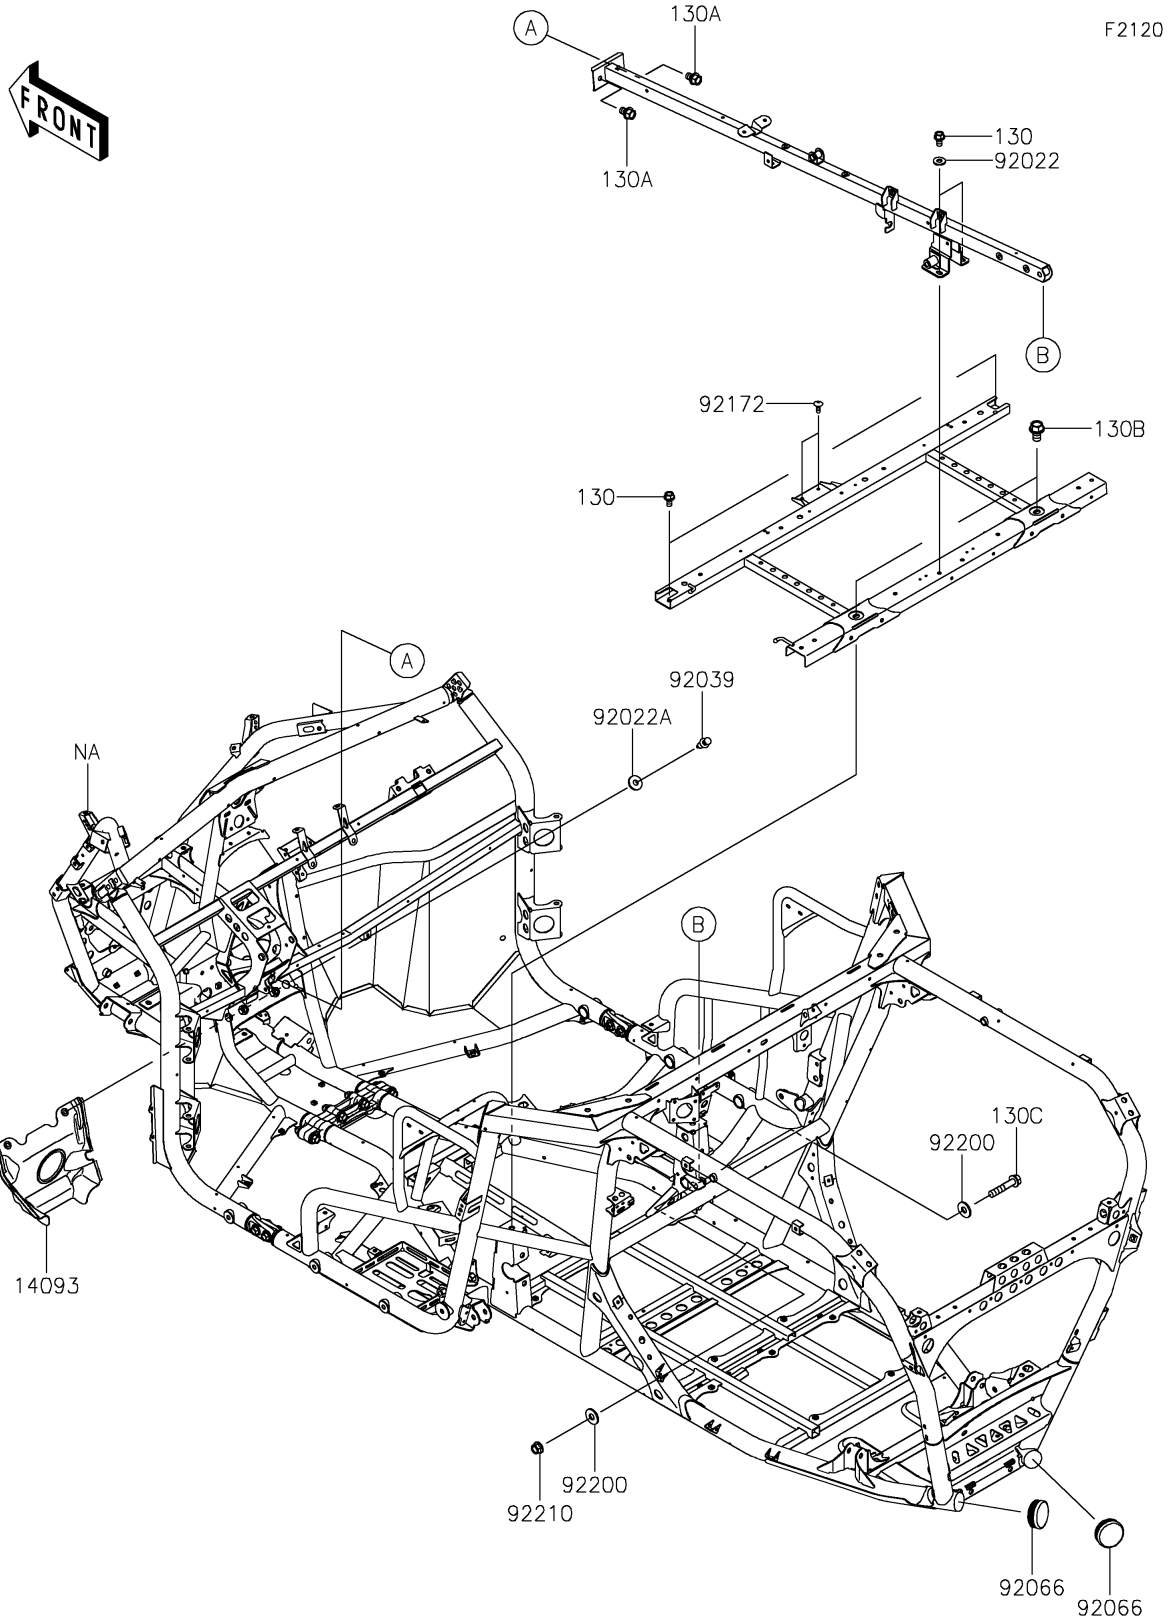

2021 TERYX KRX® 1000 PARTS DIAGRAM

Frame

2021 TERYX KRX® 1000 PARTS LIST

Frame

ITEM NAME	PART NUMBER	QUANTITY
COVER,PROPELLER SHAFT (Ref # 14093)	14093-1009	1
WASHER,8.2X19X2 (Ref # 92022)	92022-1533	2
WASHER,8.4X23X2.5 (Ref # 92022A)	92022-3744	2
RIVET (Ref # 92039)	92039-0776	2
PLUG,RR END (Ref # 92066)	92066-0926	2
SCREW,TAPPING,6X16 (Ref # 92172)	92172-0739	2
WASHER,11X26X2.6 (Ref # 92200)	92200-0352	2
NUT,LOCK,FLANGED,10MM (Ref # 92210)	92210-0276	1
BOLT-FLANGED,8X14 (Ref # 130)	130BA0814	4
BOLT-FLANGED,10X14 (Ref # 130A)	130BA1014	2
BOLT-FLANGED,12X20 (Ref # 130B)	130BA1220	2
BOLT-FLANGED,10X50 (Ref # 130C)	130CA1050	1