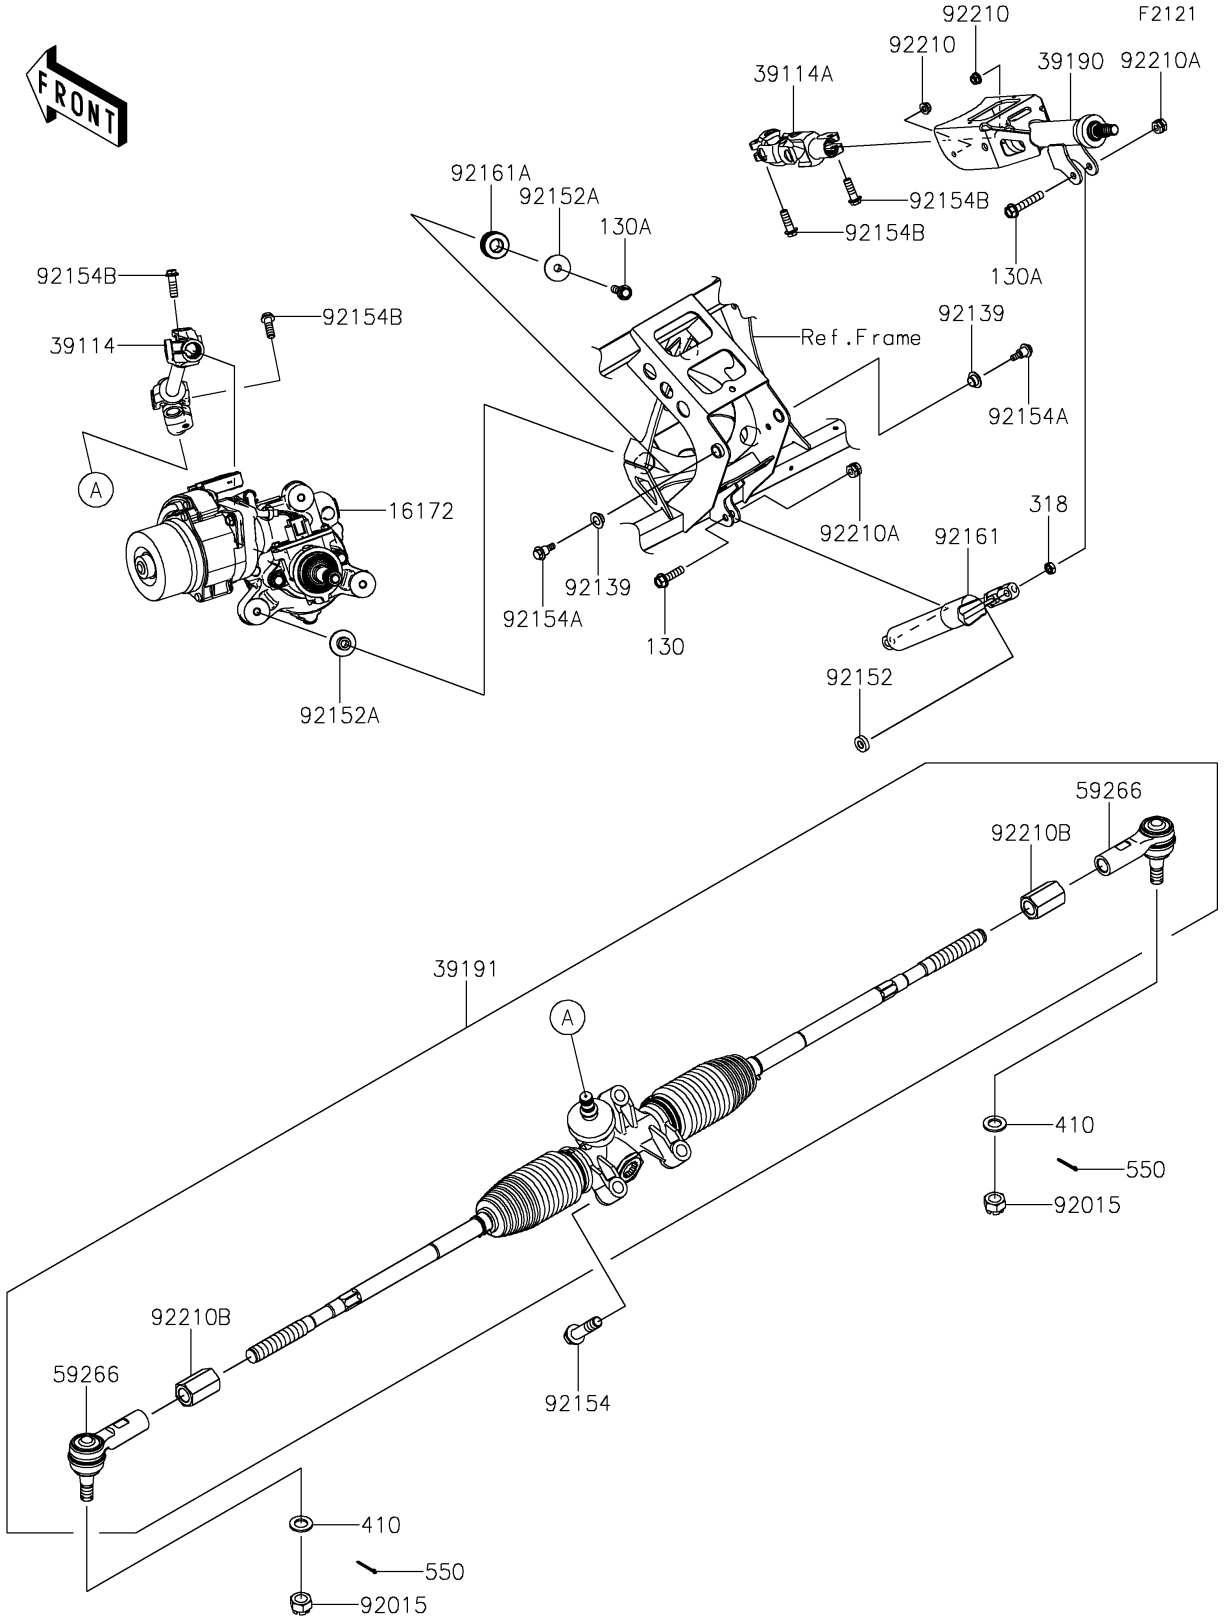

# 2021 TERYX KRX® 1000 PARTS DIAGRAM

## Steering Shaft

## 2021 TERYX KRX® 1000 PARTS LIST

### Steering Shaft

ITEM NAME	PART NUMBER	QUANTITY
ACTUATOR, EPS (Ref # 16172)	16172-0043	1
SHAFT-COMP-STRG, LWR (Ref # 39114)	39114-0023	1
SHAFT-COMP-STRG, UPP (Ref # 39114A)	39114-0024	1
SHAFT-ASSY-STEERING (Ref # 39190)	39190-0009	1
GEAR-ASSY-STEERING (Ref # 39191)	39191-0034	1
JOINT-BALL (Ref # 59266)	59266-0743	2
NUT, CASTLE, 14MM (Ref # 92015)	92015-1841	2
BUSHING (Ref # 92139)	92139-0230	2
COLLAR, 8.2X18X5 (Ref # 92152)	92152-1848	1
COLLAR, 8.5X30X10.6 (Ref # 92152A)	92152-2149	6
BOLT, FLANGED, 12X50 (Ref # 92154)	92154-1008	3
BOLT, 6X21.5 (Ref # 92154A)	92154-1320	2
BOLT, FLANGED, 8X25 (Ref # 92154B)	92154-2190	4
DAMPER, STEERING TILT (Ref # 92161)	92161-2186	1
DAMPER (Ref # 92161A)	92161-2187	3
NUT, LOCK, FLANGED, 6MM (Ref # 92210)	92210-0303	2
NUT, HARD LOCK, 8MM (Ref # 92210A)	92210-0934	2
NUT (Ref # 92210B)	92210-1803	2
BOLT-FLANGED, 8X30 (Ref # 130)	130CA0830	1
BOLT-FLANGED, 8X45 (Ref # 130A)	130CA0845	4
NUT-HEX-SMALL, 8MM (Ref # 318)	318BA0800	1
WASHER-PLAIN-SMALL, 14MM (Ref # 410)	410AA1400	2
PIN-COTTER, 3.0X25 (Ref # 550)	550AA3025	2