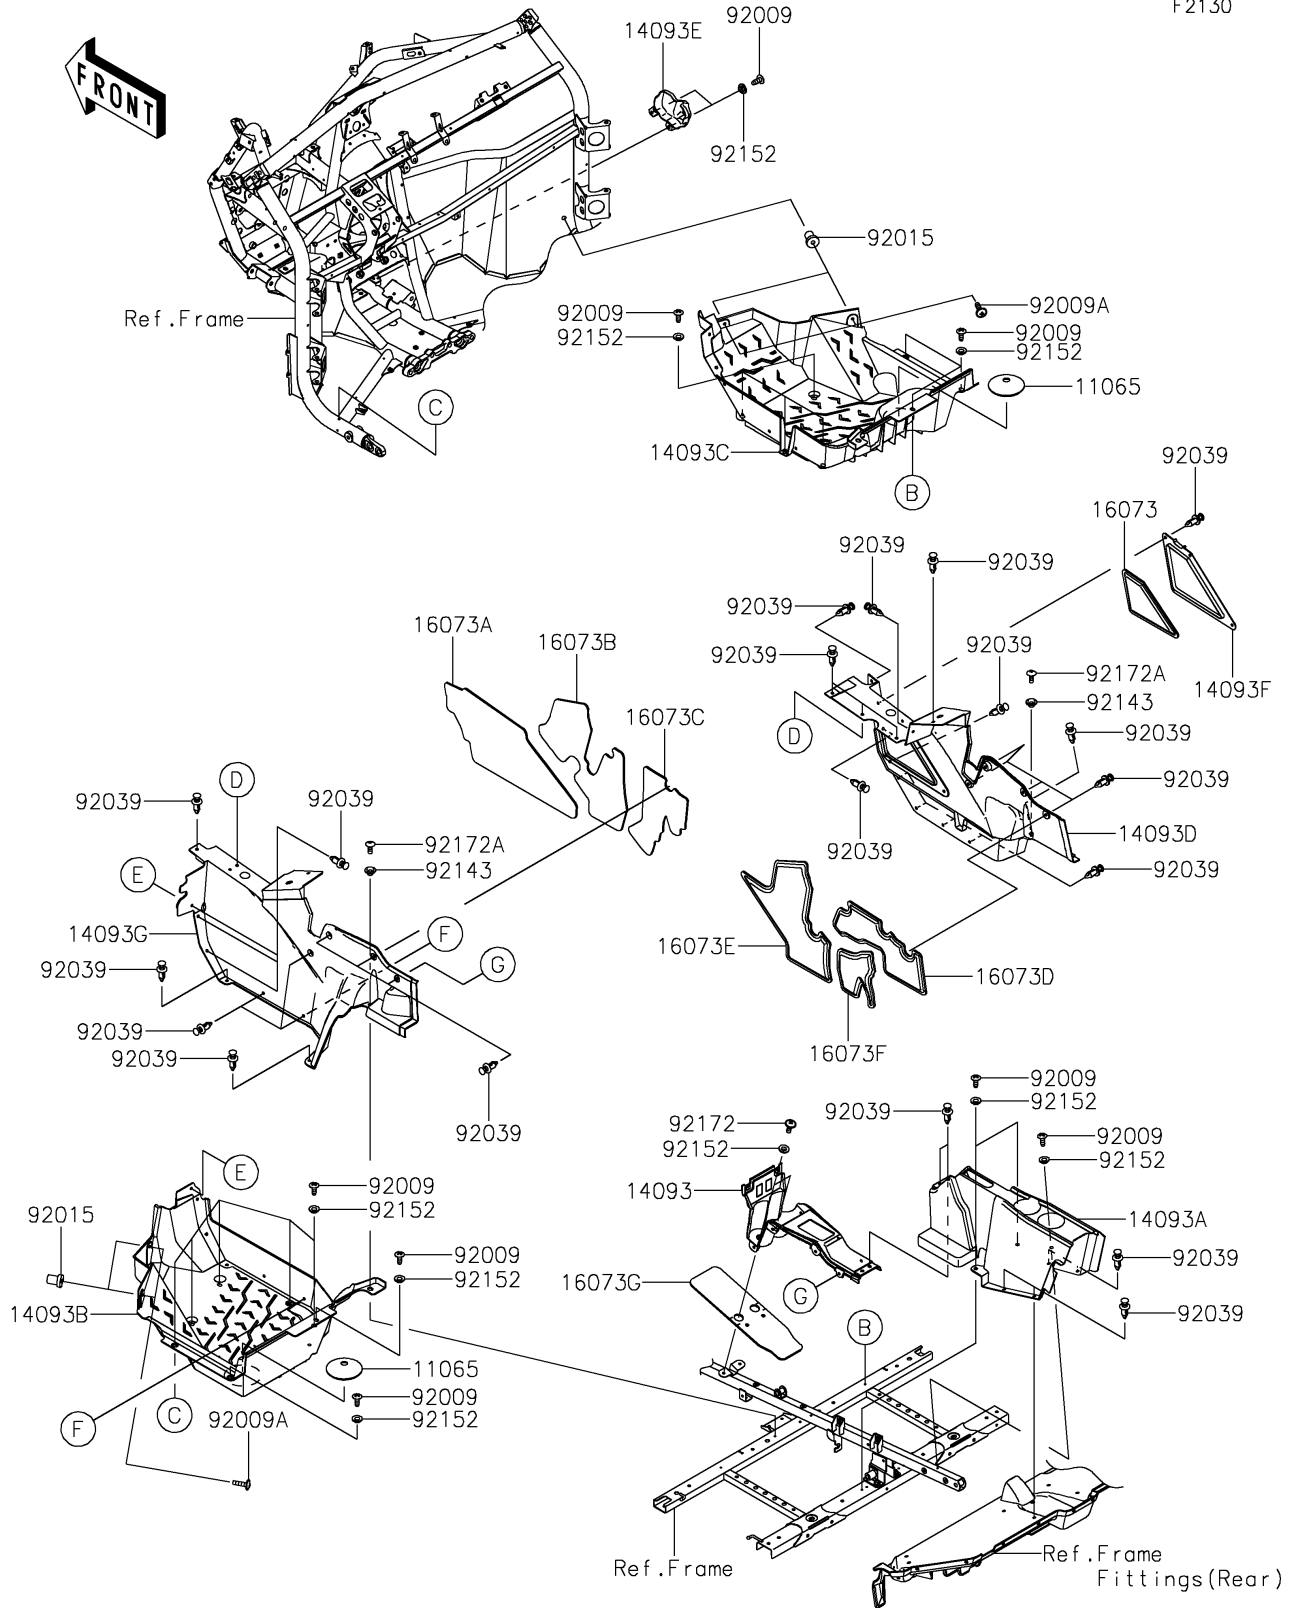

# 2021 TERYX KRX® 1000 PARTS DIAGRAM

## Frame Fittings(Front)

F2130

## 2021 TERYX KRX® 1000 PARTS LIST

### Frame Fittings(Front)

ITEM NAME	PART NUMBER	QUANTITY
CAP,BLACK (Ref # 11065)	11065-1405-6Z	2
COVER,CENTER CONSOLE,FR (Ref # 14093)	14093-0833	1
COVER,CENTER CONSOLE,RR (Ref # 14093A)	14093-0834	1
COVER,FLOOR,LH (Ref # 14093B)	14093-0835	1
COVER,FLOOR,RH (Ref # 14093C)	14093-0836	1
COVER,FLOOR,CNT,RH (Ref # 14093D)	14093-0838	1
COVER,FR GEAR,SIDE (Ref # 14093E)	14093-0839	1
COVER,MAINTENANCE (Ref # 14093F)	14093-0850	1
COVER,FLOOR,CNT,LH (Ref # 14093G)	14093-1161	1
INSULATOR (Ref # 16073)	16073-0891	1
INSULATOR (Ref # 16073A)	16073-0893	1
INSULATOR (Ref # 16073B)	16073-0894	1
INSULATOR (Ref # 16073C)	16073-0895	1
INSULATOR (Ref # 16073D)	16073-0897	1
INSULATOR (Ref # 16073E)	16073-0898	1
INSULATOR (Ref # 16073F)	16073-0899	1
INSULATOR (Ref # 16073G)	16073-0902	1
SCREW,TAPPING,6X16 (Ref # 92009)	92009-1166	19
SCREW,6X22,BLACK (Ref # 92009A)	92009-1256	4
NUT,RUBBER,6MM (Ref # 92015)	92015-1692	4
RIVET (Ref # 92039)	92039-0776	39
COLLAR (Ref # 92143)	92143-1057	2
COLLAR,6.3X9.5X4.1 (Ref # 92152)	92152-1571	21
SCREW,6X16 (Ref # 92172)	92172-0236	2
SCREW,TAPPING,6X16 (Ref # 92172A)	92172-0739	2