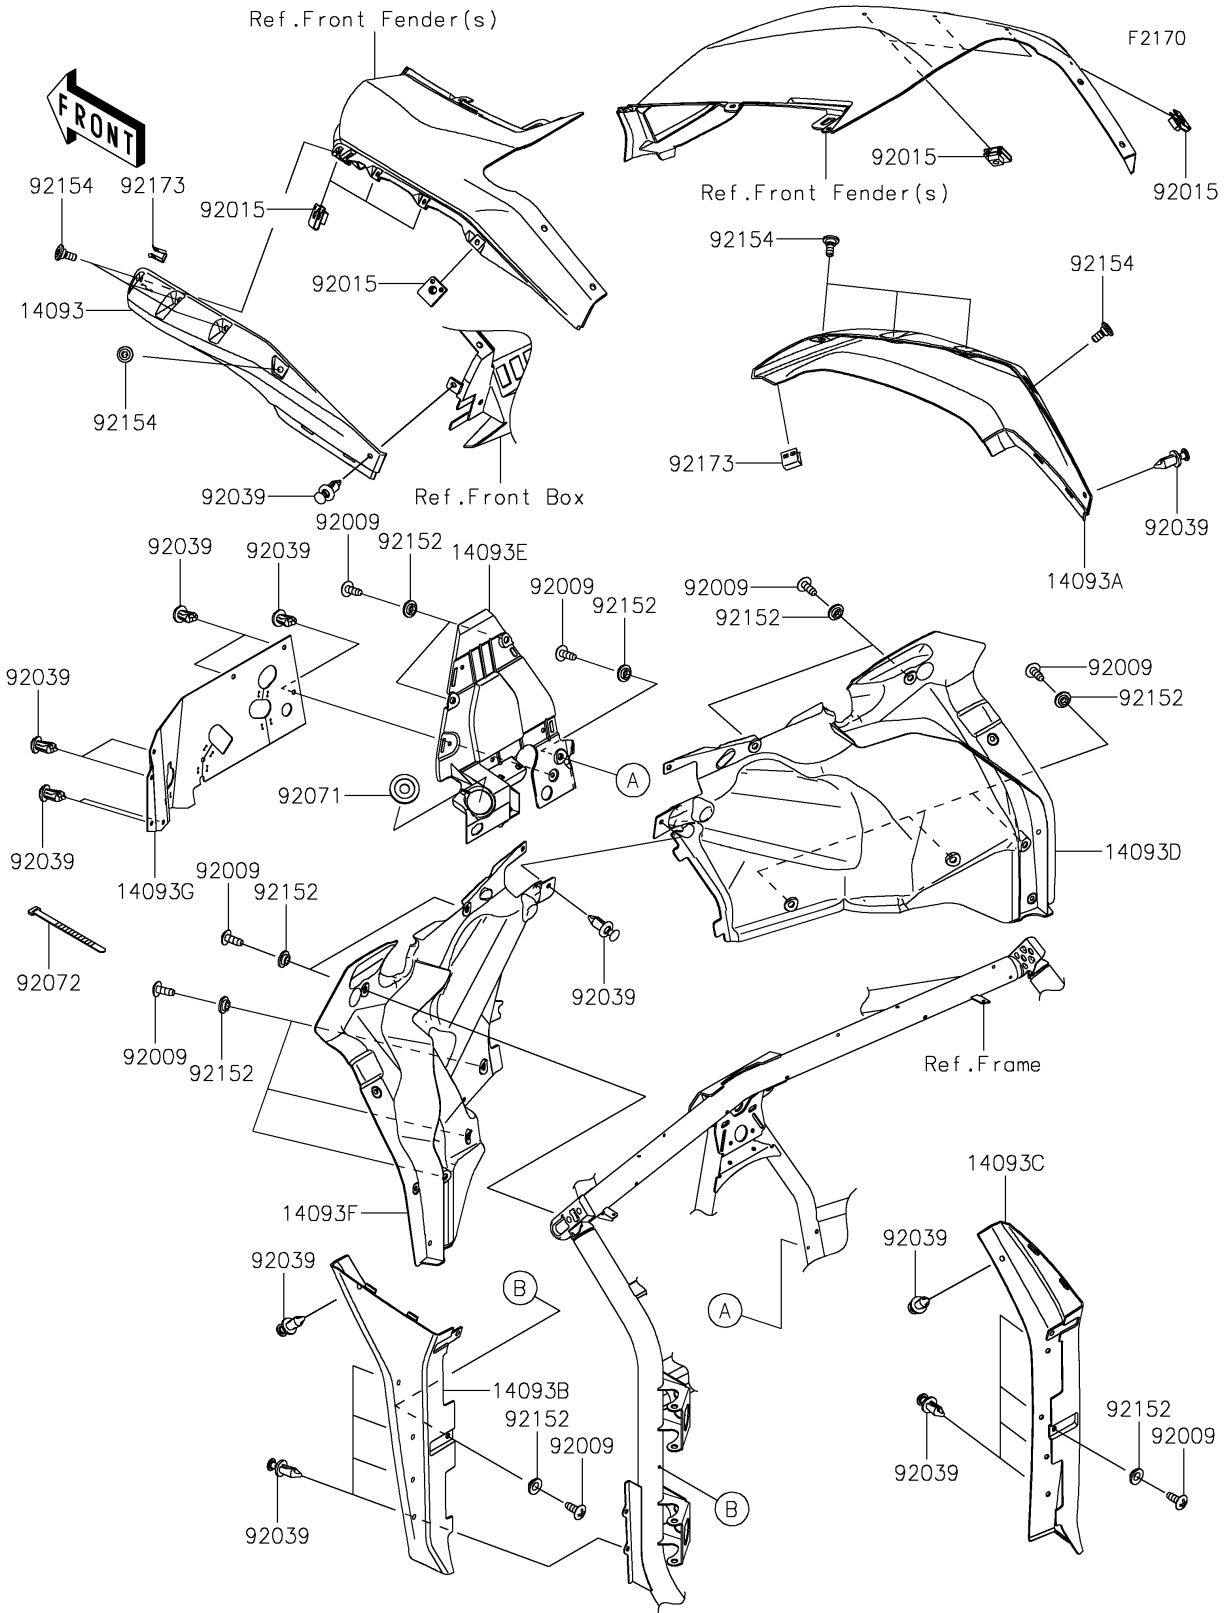

2021 TERYX KRX® 1000 PARTS DIAGRAM

Fenders

2021 TERYX KRX® 1000 PARTS LIST

Fenders

ITEM NAME	PART NUMBER	QUANTITY
COVER,FLAP,UPP,LH (Ref # 14093)	14093-0806	1
COVER,FLAP,UPP,RH (Ref # 14093A)	14093-0807	1
COVER,FLAP,LWR,LH (Ref # 14093B)	14093-0808	1
COVER,FLAP,LWR,RH (Ref # 14093C)	14093-0809	1
COVER,FLOOR UPP,RH (Ref # 14093D)	14093-0822	1
COVER,FLOOR UPP,CNT (Ref # 14093E)	14093-0823	1
COVER,FLOOR UPP,LH (Ref # 14093F)	14093-0824	1
COVER,RUBBER (Ref # 14093G)	14093-0844	1
SCREW,TAPPING,6X16 (Ref # 92009)	92009-1166	15
NUT,CLAMP,6MM (Ref # 92015)	92015-1678	8
RIVET (Ref # 92039)	92039-0776	20
GROMMET (Ref # 92071)	92071-0790	1
BAND,L=123 (Ref # 92072)	92072-030	5
COLLAR,6.3X9.5X4.1 (Ref # 92152)	92152-1571	15
BOLT (Ref # 92154)	92154-2474	8
CLAMP (Ref # 92173)	92173-2249	2