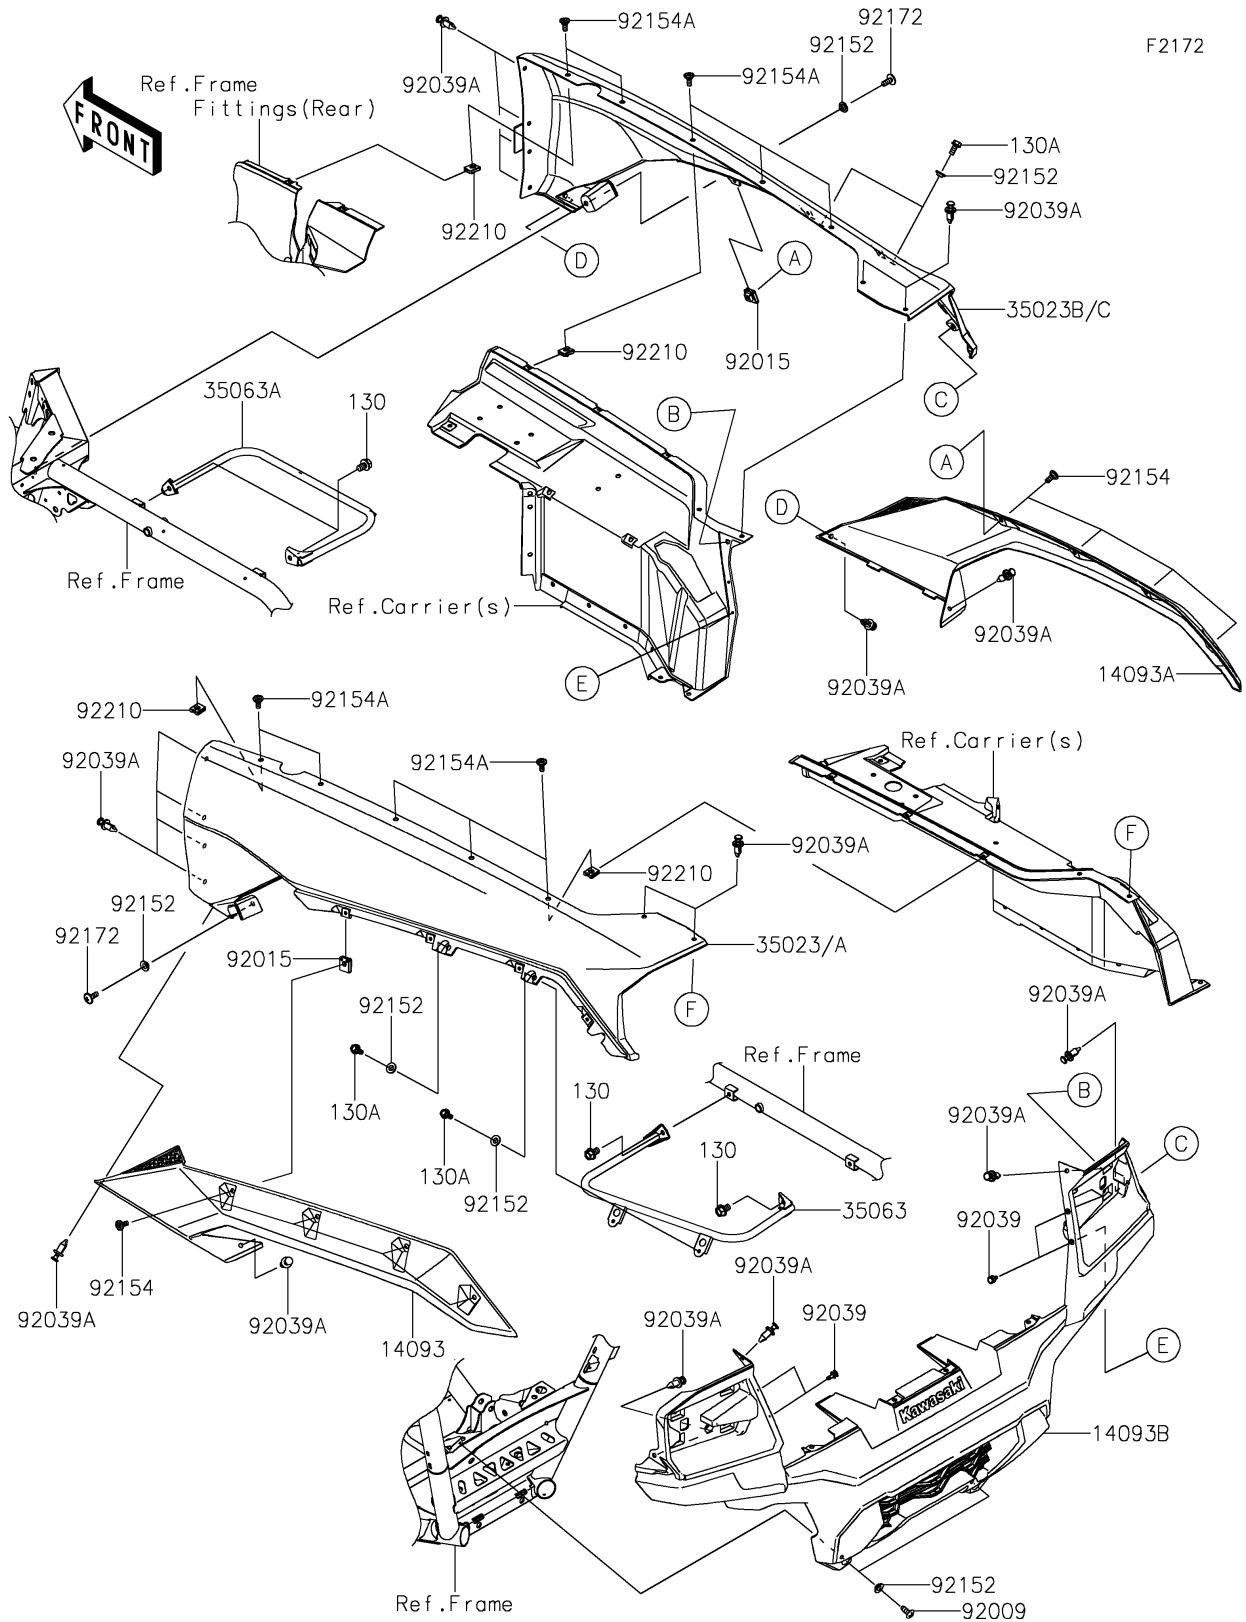

2021 TERYX KRX® 1000 PARTS DIAGRAM

Rear Fender(s)

2021 TERYX KRX® 1000 PARTS LIST

Rear Fender(s)

ITEM NAME	PART NUMBER	QUANTITY
COVER,FLAP,LH (Ref # 14093)	14093-0796	1
COVER,FLAP,RH (Ref # 14093A)	14093-0797	1
COVER,TAIL (Ref # 14093B)	14093-0798	1
FENDER-REAR,LH,L.GREEN (Ref # 35023)	35023-0453-290	1
FENDER-REAR,LH,V.BLUE (Ref # 35023A)	35023-0453-40D	1
FENDER-REAR,RH,L.GREEN (Ref # 35023B)	35023-0454-290	1
FENDER-REAR,RH,V.BLUE (Ref # 35023C)	35023-0454-40D	1
STAY,LH (Ref # 35063)	35063-1462	1
STAY,RH (Ref # 35063A)	35063-1463	1
SCREW,TAPPING,6X16 (Ref # 92009)	92009-1166	2
NUT,CLAMP,6MM (Ref # 92015)	92015-1678	8
RIVET (Ref # 92039)	92039-0046	4
RIVET (Ref # 92039A)	92039-0776	20
COLLAR,6.3X9.5X4.1 (Ref # 92152)	92152-1571	8
BOLT (Ref # 92154)	92154-2474	8
BOLT (Ref # 92154A)	92154-3957	10
SCREW,6X16 (Ref # 92172)	92172-0236	2
NUT (Ref # 92210)	92210-1125	10
BOLT-FLANGED,8X12 (Ref # 130)	130BA0812	4
BOLT-FLANGED,6X14 (Ref # 130A)	130CA0614	4