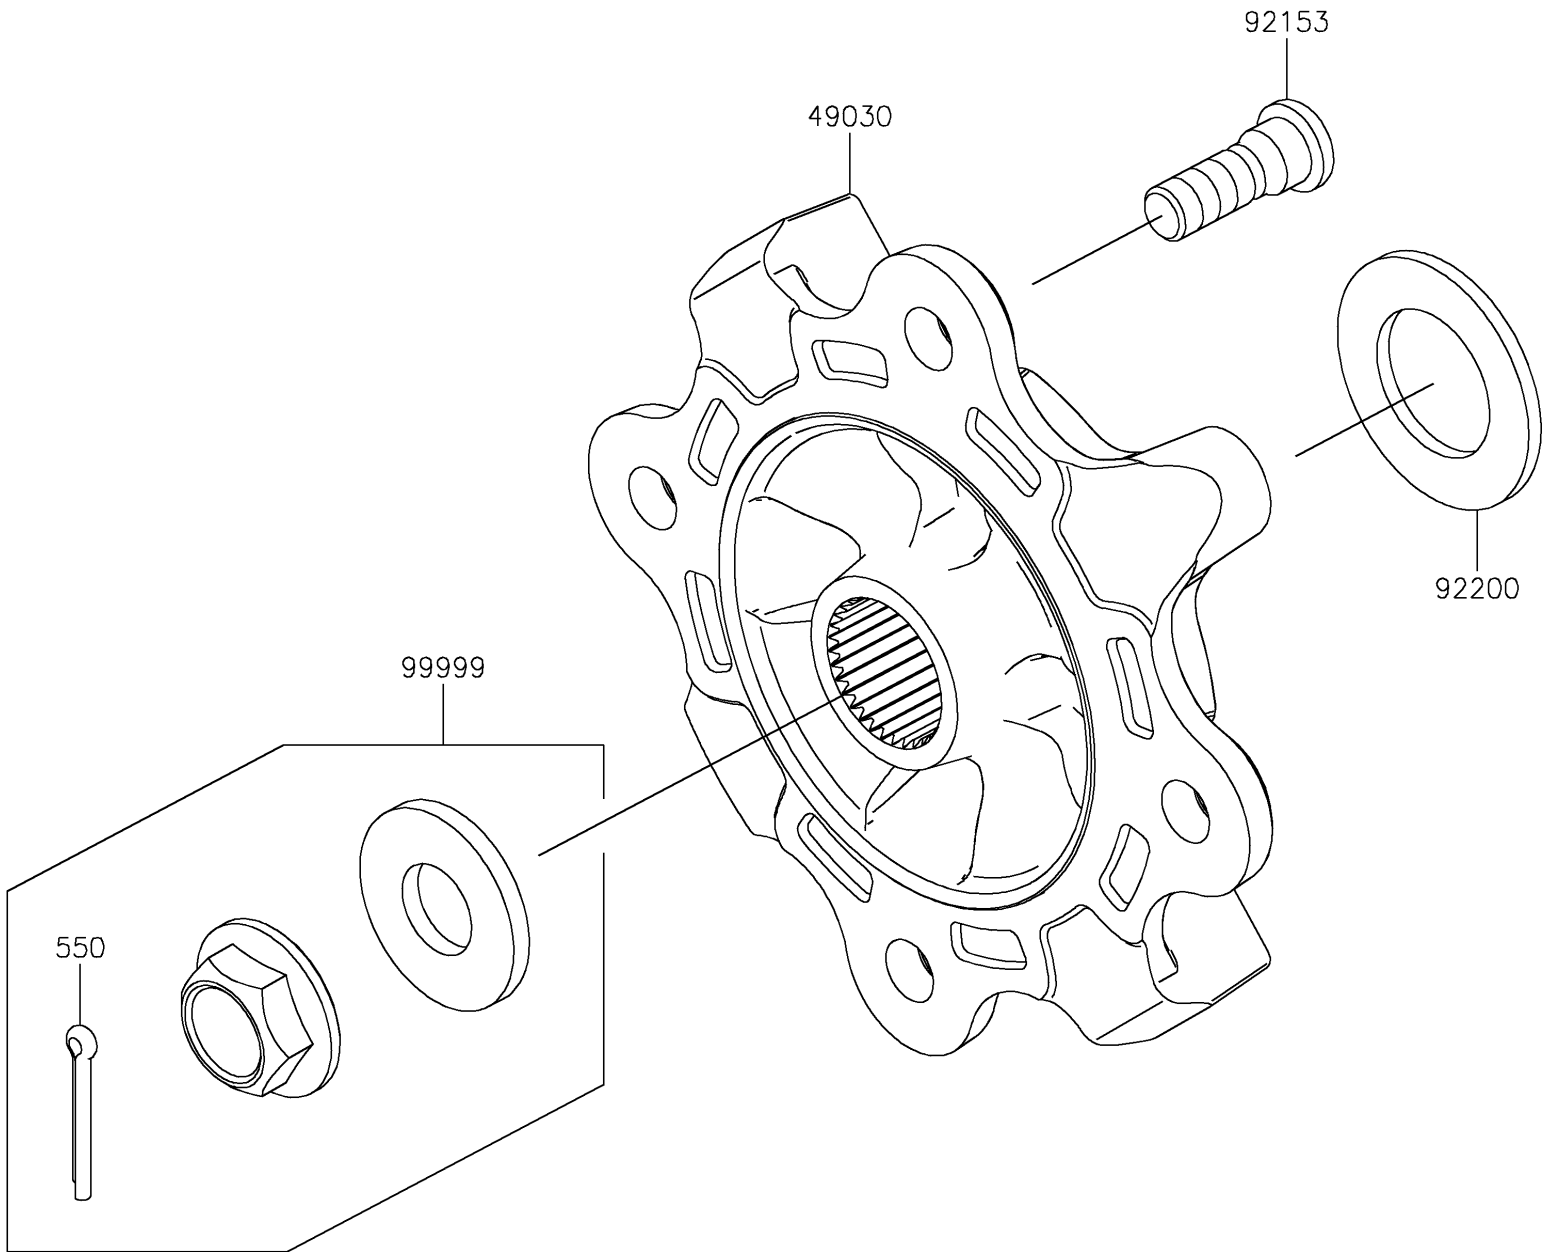

# 2021 TERYX KRX® 1000 PARTS DIAGRAM

Front Hubs/Brakes

F2230

## 2021 TERYX KRX® 1000 PARTS LIST

### Front Hubs/Brakes

ITEM NAME	PART NUMBER	QUANTITY
HUB,FR (Ref # 49030)	49030-0566	2
BOLT,12MM (Ref # 92153)	92153-1915	8
WASHER,33X56X3.5 (Ref # 92200)	92200-2332	2
KIT,FR AXLE NUT (Ref # 99999)	99999-0725	1
PIN-COTTER,4.0X30 (Ref # 550)	550AA4030	1