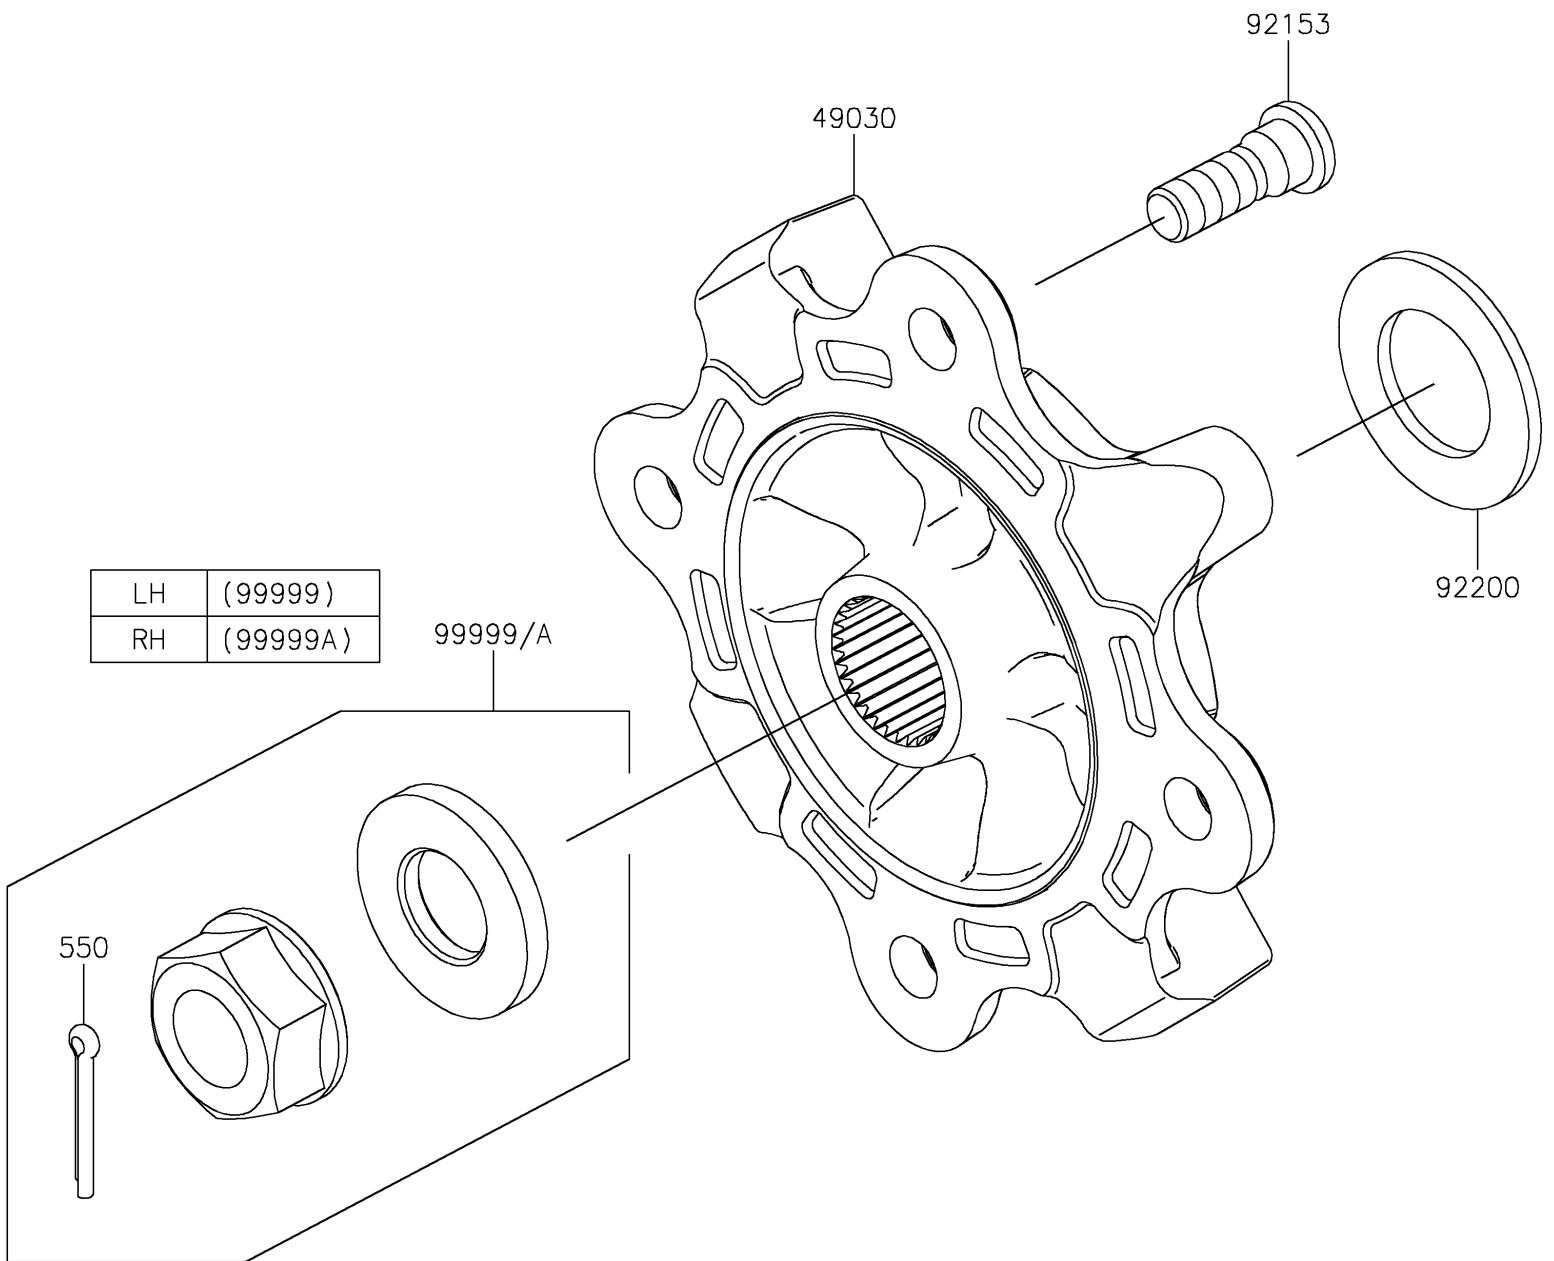

2021 TERYX KRX® 1000 PARTS DIAGRAM

Rear Hubs/Brakes

F2240

2021 TERYX KRX® 1000 PARTS LIST

Rear Hubs/Brakes

ITEM NAME	PART NUMBER	QUANTITY
HUB,FR (Ref # 49030)	49030-0566	2
BOLT,12MM (Ref # 92153)	92153-1915	8
WASHER,33X56X3.5 (Ref # 92200)	92200-2332	2
KIT,RR(LH) AXLE NUT (Ref # 99999)	99999-0726	1
KIT,RR(RH) AXLE NUT (Ref # 99999A)	99999-0727	1
PIN-COTTER,4.0X30 (Ref # 550)	550AA4030	2