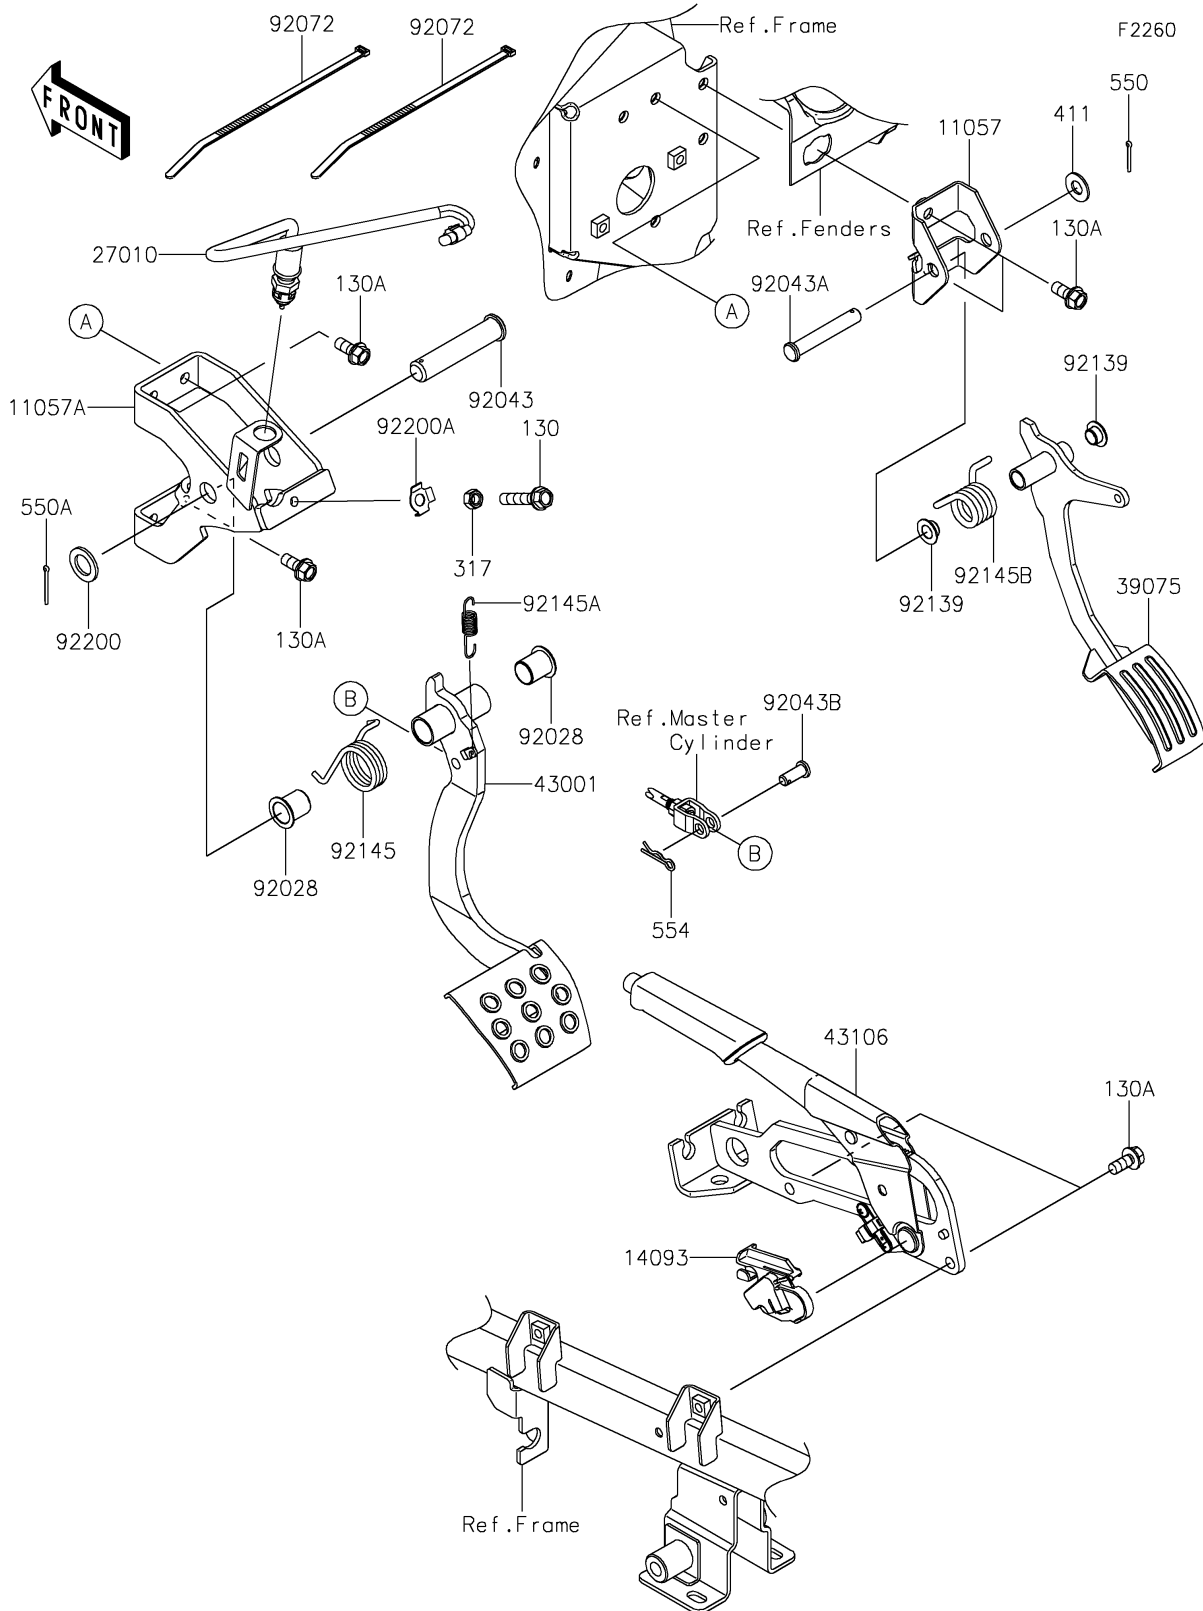

2021 TERYX KRX® 1000 PARTS DIAGRAM

Brake Pedal/Throttle Lever

2021 TERYX KRX® 1000 PARTS LIST

Brake Pedal/Throttle Lever

ITEM NAME	PART NUMBER	QUANTITY
BRACKET,THROTTLE PEDAL (Ref # 11057)	11057-2098	1
BRACKET,BRAKE PEDAL (Ref # 11057A)	11057-2099	1
COVER,SWITCH (Ref # 14093)	14093-1021	1
SWITCH,BRAKE (Ref # 27010)	27010-0724	1
LEVER-THROTTLE (Ref # 39075)	39075-0027	1
LEVER-BRAKE (Ref # 43001)	43001-0767	1
LEVER-ASSY-PARKING BRAKE (Ref # 43106)	43106-0008	1
BUSHING (Ref # 92028)	92028-1571	2
PIN,16X78 (Ref # 92043)	92043-0917	1
PIN (Ref # 92043A)	92043-0996	1
PIN (Ref # 92043B)	92043-1039	1
BAND,L=292.1 (Ref # 92072)	92072-3509	2
BUSHING (Ref # 92139)	92139-0230	2
SPRING (Ref # 92145)	92145-1849	1
SPRING (Ref # 92145A)	92145-1884	1
SPRING (Ref # 92145B)	92145-1909	1
WASHER,16X26X2.3 (Ref # 92200)	92200-0043	1
WASHER,8.5X17X0.8 (Ref # 92200A)	92200-0993	1
BOLT-FLANGED,8X40 (Ref # 130)	130BA0840	1
BOLT-FLANGED,8X18 (Ref # 130A)	130CA0818	7
NUT-HEX-SMALL,8MM (Ref # 317)	317BA0800	1
WASHER-PLAIN,10MM (Ref # 411)	411AA1000	1
PIN-COTTER,2.5X18 (Ref # 550)	550AA2518	1
PIN-COTTER,2.5X25 (Ref # 550A)	550AA2525	1
PIN-SNAP,10MM (Ref # 554)	554DA1000	1